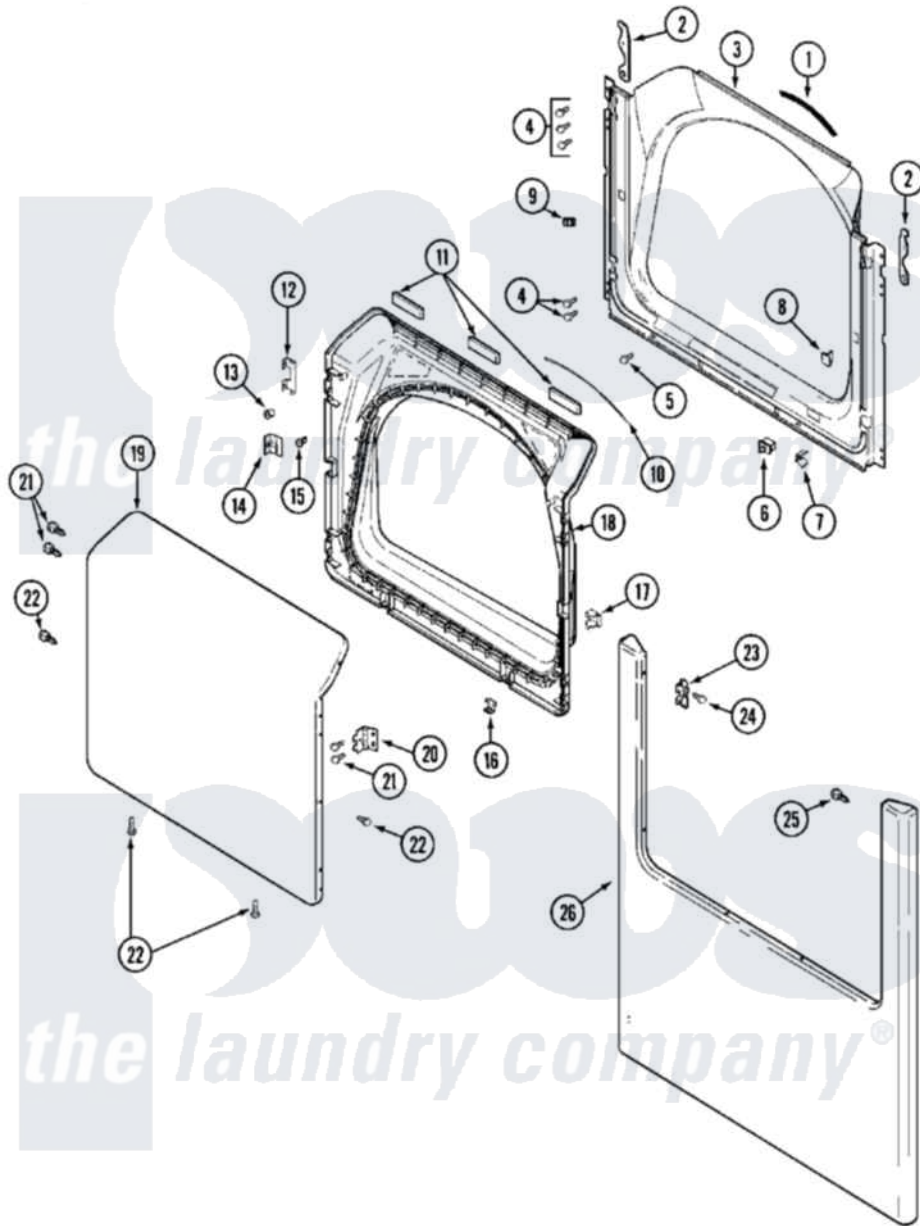

Maytag MDG21PRAWQ 03 - DOOR

Maytag [Residential Maytag MDG21PRAWQ Dryer Parts](#) Parts Diagram 03 - DOOR
 Click on the part number to view part

Item	Original Part Number	Replaced By	Status	Part Description
001	33001767			Seal, Shroud
002	22002247	33002597		Hook, Security
003	33001778			Shroud
004	22001995			Screw Note: Screw, Tumbler Front And Shroud
005	33001768			Screw, Shroud Note: Screw, Shroud And Outlet Duct
006	33001509	W10169313		Switch-Dor
007	33001760			Bracket, Hinge
008	33001763			Plug, Inner Door
009	Y304578	LA-1003		Door Catch Kit
010	33002094			Seal, Door
011	22002038			Clip, Door
012	33001771			Bushing, Inner Door
013	33001793			Bracket, Strike
014	33001761			Strike, Door
015	22002039			Clip, Door

016	33001763		Plug, Inner Door
017	22002039		Clip, Door
018	33002544		Door, Inner W/Seal
019	22003785		Door, Outer
"	22003786	Not Available	DOOR, OUTER (BSQ)
020	33001759		Hinge, Door
021	22002062	98006631	Screw
022	22002063		Screw No.8-18AB Wafer Head
"	33002351		Screw
023	33001764		Cover, Hinge Hole
"	33002349		Cover, Hinge Hole
024	33001846		Screw, Hinge Hole Cover
025	22002243		Screw, Front Panel And Hinge
"	22002244		Clip, Grounding
026	22002239		Clip, Front Panel
"	22002241	22002836	Panel, Front