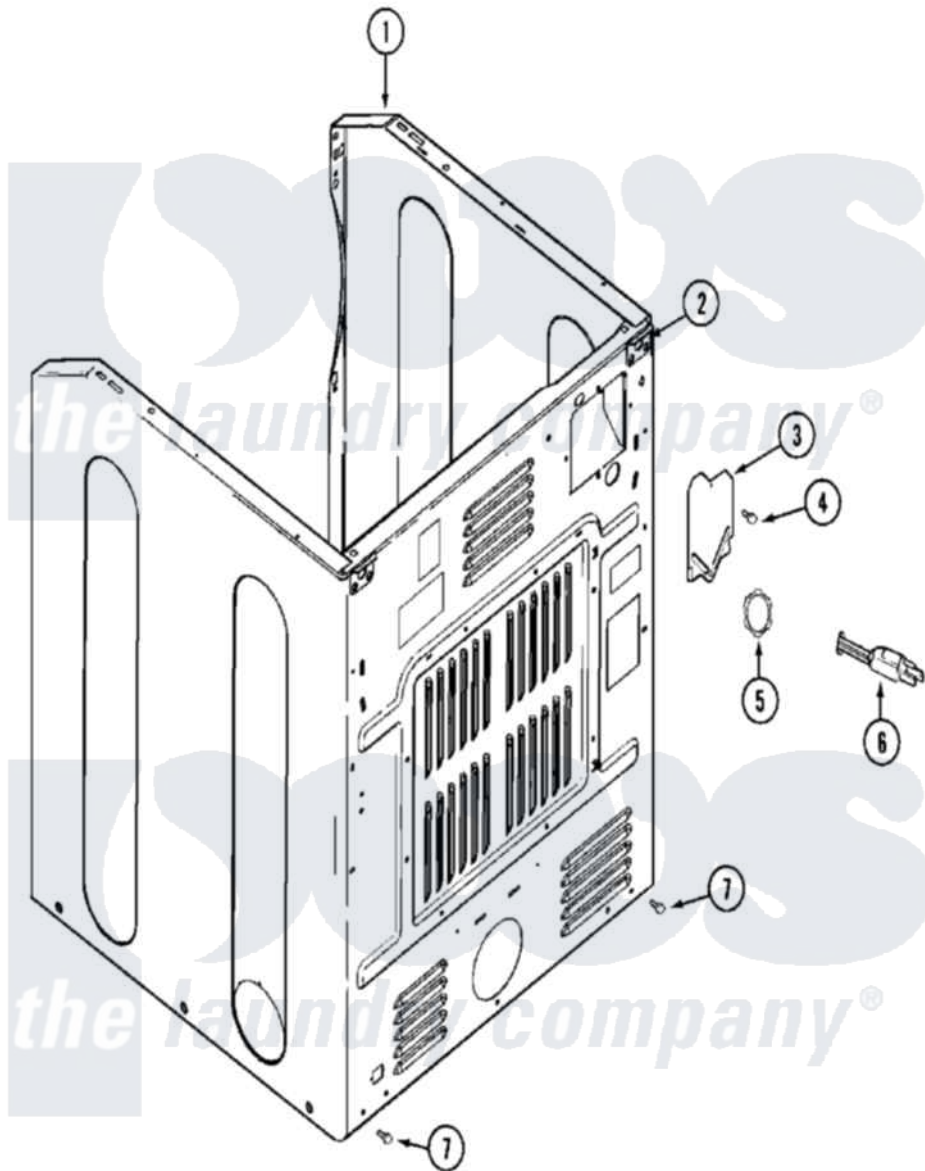

# Maytag MDG21PRAWQ 04 - CABINET-REAR

Maytag Residential Maytag MDG21PRAWQ Dryer Parts Parts Diagram 04 - CABINET-REAR  
 Click on the part number to view part

Item	Original Part Number	Replaced By	Status	Part Description
001	NLA		Not Available	CABINET ASSY. (BSQ-AS PKD)
002	<a href="#">22001995</a>			Screw Note: Screw, Tumbler Front And Shroud
"	22003367	<a href="#">22004095</a>		Hinge, Plastic
003	<a href="#">33001795</a>			Cover, Terminal Block
004	<a href="#">22001995</a>			Screw Note: Screw, Tumbler Front And Shroud
005	<a href="#">33001425</a>			Locknut, Eared For Canadian
006	<a href="#">22003062</a>			Cord, Power
007	<a href="#">22001995</a>			Screw Note: Screw, Tumbler Front And Shroud
008	33002053	<a href="#">211881</a>		Grommet, Cord Part Not Used- Gas Models Only