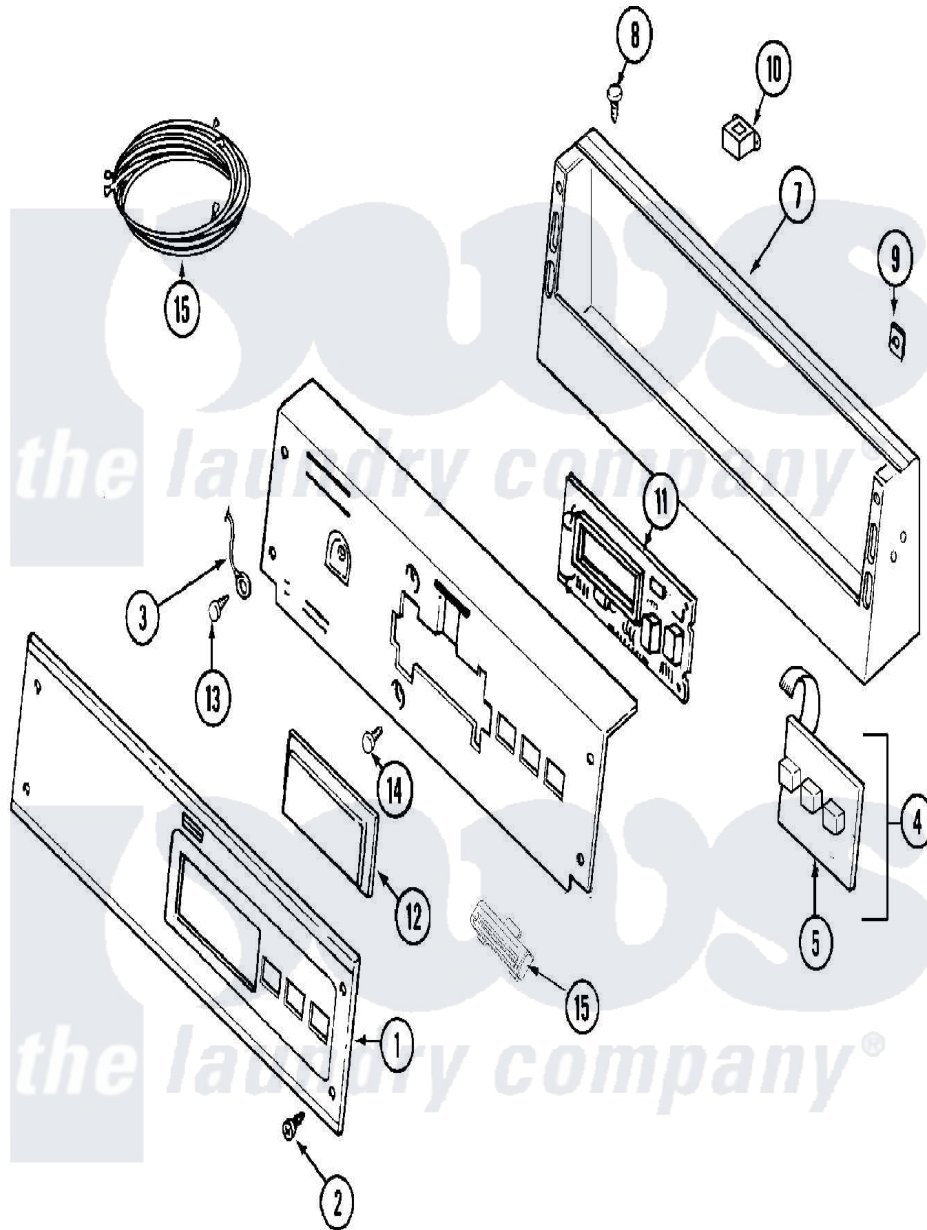

Maytag MDG21PRAWW 01 - CONTROL PANEL

Maytag [Residential Maytag MDG21PRAWW Dryer Parts](#) Parts Diagram 01 - CONTROL PANEL
 Click on the part number to view part

| Item | Original Part Number | Replaced By | Status | Part Description |
|------|--------------------------|---------------------------|--------|------------------------------|
| 001 | 33002669 | | | Control Panel |
| 002 | 215506 | | | Screw, Control Panel Overlay |
| 003 | 22001959 | | | Wire, Ground |
| 004 | 215527 | W10140652 | | Screw, 6-20 X 1/2 |
| " | 306694 | | | Backup Plate With Switch |
| 005 | 215517 | W10131113 | | Push Button |
| 006 | 22001511 | 22002954 | | Deflector, Water |
| " | 33001956 | W10124215 | | Bracket, Control |
| " | 33002862 | 33002523 | | Bracket, Back |
| 007 | 22003101 | | | Console |
| " | 22004228 | | | Console BSQ |
| 008 | 22001996 | 3370225 | | Screw |
| 009 | 215003 | | | Fastener, Panel And Bracket |
| 010 | 211251 | | | Screw, Transformer |
| " | 22001419 | | | Nut, Transformer |
| " | 22001960 | | | Transformer |

| | | | |
|-----|--------------------------|---------------------------|---------------------------|
| 011 | 33001204 | | Stand-Off, Ccontrol Board |
| " | 33001746 | W10130081 | Control Board |
| " | 912077 | | Locknut, Reader Harness |
| 012 | 22001962 | W10131114 | Cover, Display |
| 013 | 211252 | | Screw, Ground Wire |
| 014 | 215526 | | Screw, Circuit Board |
| 015 | 22001976 | | Bezel |
| 016 | 33001856 | | Reader Harness Kit |
| 017 | 22001973 | | Harness, Pr Service |
| 018 | 33002671 | | Use And Care Manual |