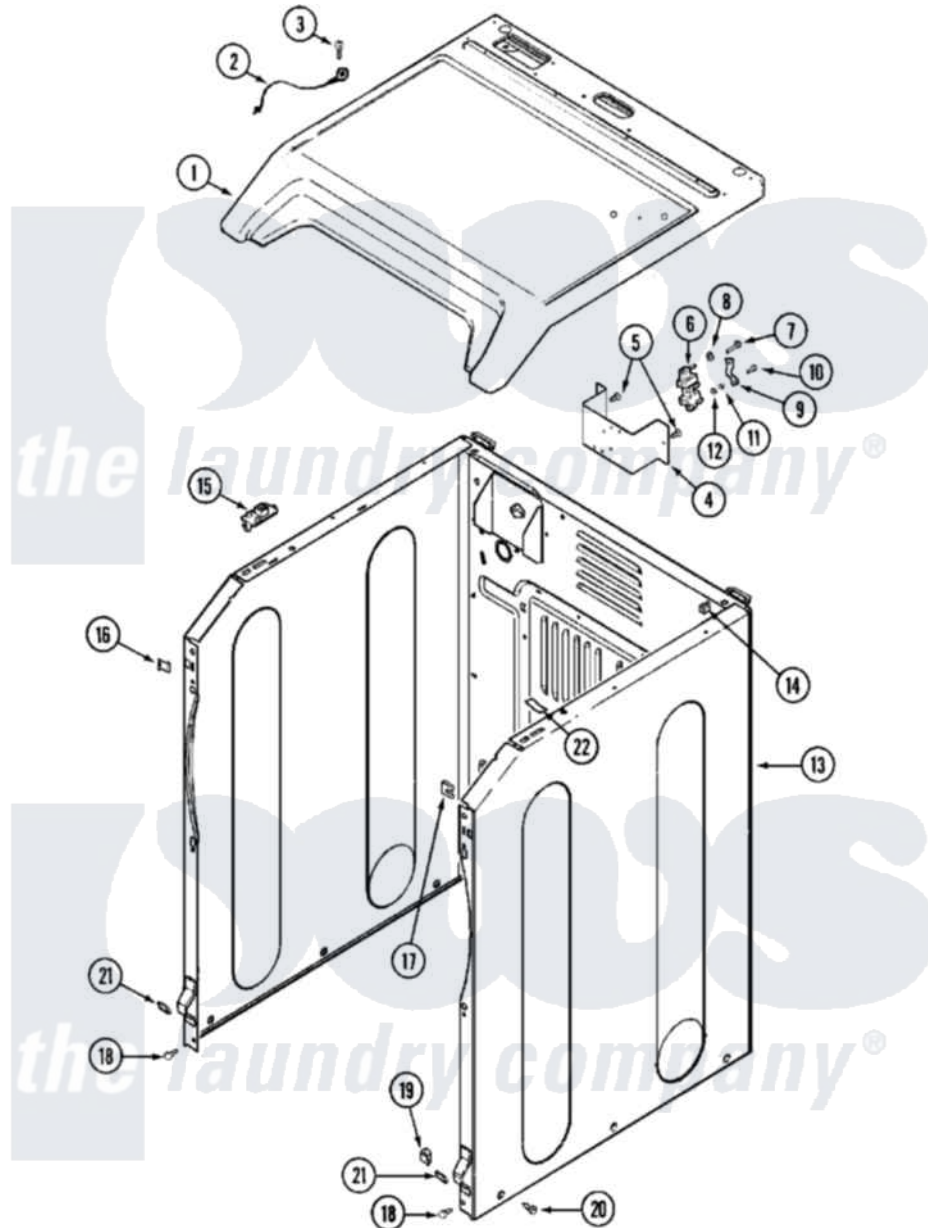

Maytag MDG21PRAWW 02 - CABINET-FRONT

Maytag [Residential Maytag MDG21PRAWW Dryer Parts](#) Parts Diagram 02 - CABINET-FRONT
 Click on the part number to view part

Item	Original Part Number	Replaced By	Status	Part Description
001	33002627			Cover, Top
"	33002628			Cover, Top
002	22001959			Wire, Ground
003	210186	3370225		Screw
004	NLA		Not Available	BRACKET, TERMINAL BLOCK---NA
005	22001995			Screw Note: Screw, Tumbler Front And Shroud
006	33001244			Block, Terminal
007	Y312209	W10001200		Screw
008	Y311270			Washer, Terminal Block
009	Y312184			Strap, Grounding
010	NLA		Not Available	SCREW, GROUND STRAP
011	311484	112432		Nut
012	311093			Washer, Terminal Connection
013	NLA		Not Available	CABINET ASSY. (BSQ-AS PKD)

014	310933	33002194	Nut, Speed
015	33001872	33002891	Pin, Locator
016	22002049		Clip Note: Clip, Front Panel
017	213280	204439	Screw And Fstner Assembly
018	22001995		Screw Note: Screw, Tumbler Front And Shroud
019	22003298		Retainer, Wire
020	22003409	213007	Xfor Cabinet See Cabinet, Back
021	213280	204439	Screw And Fstner Assembly
"	22002239		Clip, Front Panel
022	33002073	Y310376	Clip, Door Switch Harness
023	33001836		Strap, Top Cover Support