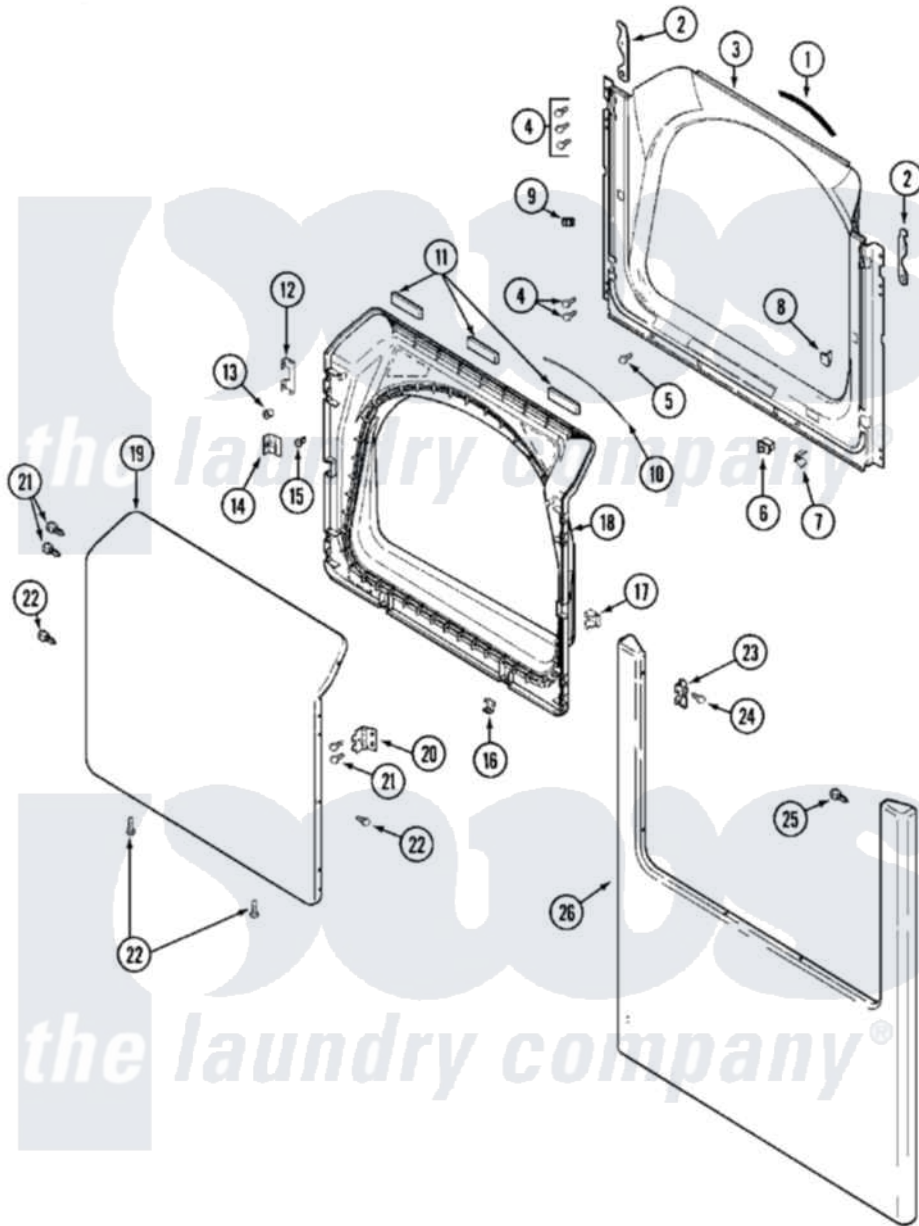

# Maytag MDG21PRAWW 03 - DOOR

Maytag [Residential Maytag MDG21PRAWW Dryer Parts](#) Parts Diagram 03 - DOOR  
 Click on the part number to view part

Item	Original Part Number	Replaced By	Status	Part Description
001	<a href="#">33001767</a>			Seal, Shroud
002	22002247	<a href="#">33002597</a>		Hook, Security
003	<a href="#">33001778</a>			Shroud
004	<a href="#">22001995</a>			Screw Note: Screw, Tumbler Front And Shroud
005	<a href="#">33001768</a>			Screw, Shroud Note: Screw, Shroud And Outlet Duct
006	33001509	<a href="#">W10169313</a>		Switch-Dor
007	<a href="#">33001760</a>			Bracket, Hinge
008	<a href="#">33001763</a>			Plug, Inner Door
009	Y304578	<a href="#">LA-1003</a>		Door Catch Kit
010	<a href="#">33002094</a>			Seal, Door
011	<a href="#">22002038</a>			Clip, Door
012	<a href="#">33001771</a>			Bushing, Inner Door
013	<a href="#">33001793</a>			Bracket, Strike
014	<a href="#">33001761</a>			Strike, Door
015	<a href="#">22002039</a>			Clip, Door

016	<a href="#">33001763</a>		Plug, Inner Door
017	<a href="#">22002039</a>		Clip, Door
018	<a href="#">33002544</a>		Door, Inner W/Seal
019	<a href="#">22003785</a>		Door, Outer
"	22003786	Not Available	DOOR, OUTER (BSQ)
020	<a href="#">33001759</a>		Hinge, Door
021	22002062	<a href="#">98006631</a>	Screw
022	<a href="#">22002063</a>		Screw No.8-18AB Wafer Head
"	<a href="#">33002351</a>		Screw
023	<a href="#">33001764</a>		Cover, Hinge Hole
"	<a href="#">33002349</a>		Cover, Hinge Hole
024	<a href="#">33001846</a>		Screw, Hinge Hole Cover
025	<a href="#">22002243</a>		Screw, Front Panel And Hinge
"	<a href="#">22002244</a>		Clip, Grounding
026	<a href="#">22002239</a>		Clip, Front Panel
"	22002241	<a href="#">22002836</a>	Panel, Front