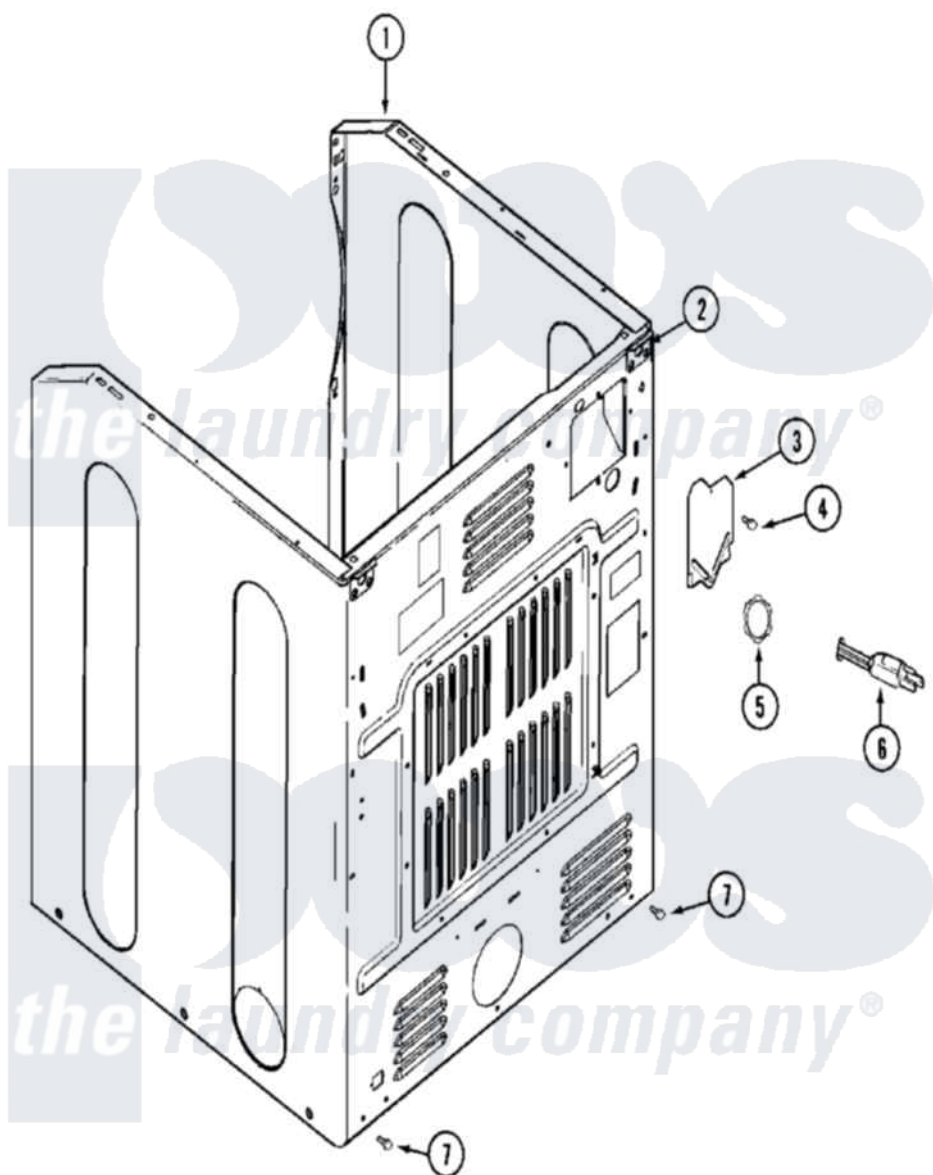

Maytag MDG21PRAWW 04 - CABINET-REAR

Maytag Residential Maytag MDG21PRAWW Dryer Parts Parts Diagram 04 - CABINET-REAR
 Click on the part number to view part

Item	Original Part Number	Replaced By	Status	Part Description
001	NLA		Not Available	CABINET ASSY. (BSQ-AS PKD)
002	22001995			Screw Note: Screw, Tumbler Front And Shroud
"	22003367	22004095		Hinge, Plastic
003	33001795			Cover, Terminal Block
004	22001995			Screw Note: Screw, Tumbler Front And Shroud
005	33001425			Locknut, Eared For Canadian
006	22003062			Cord, Power
007	22001995			Screw Note: Screw, Tumbler Front And Shroud
008	33002053	211881		Grommet, Cord Part Not Used- Gas Models Only