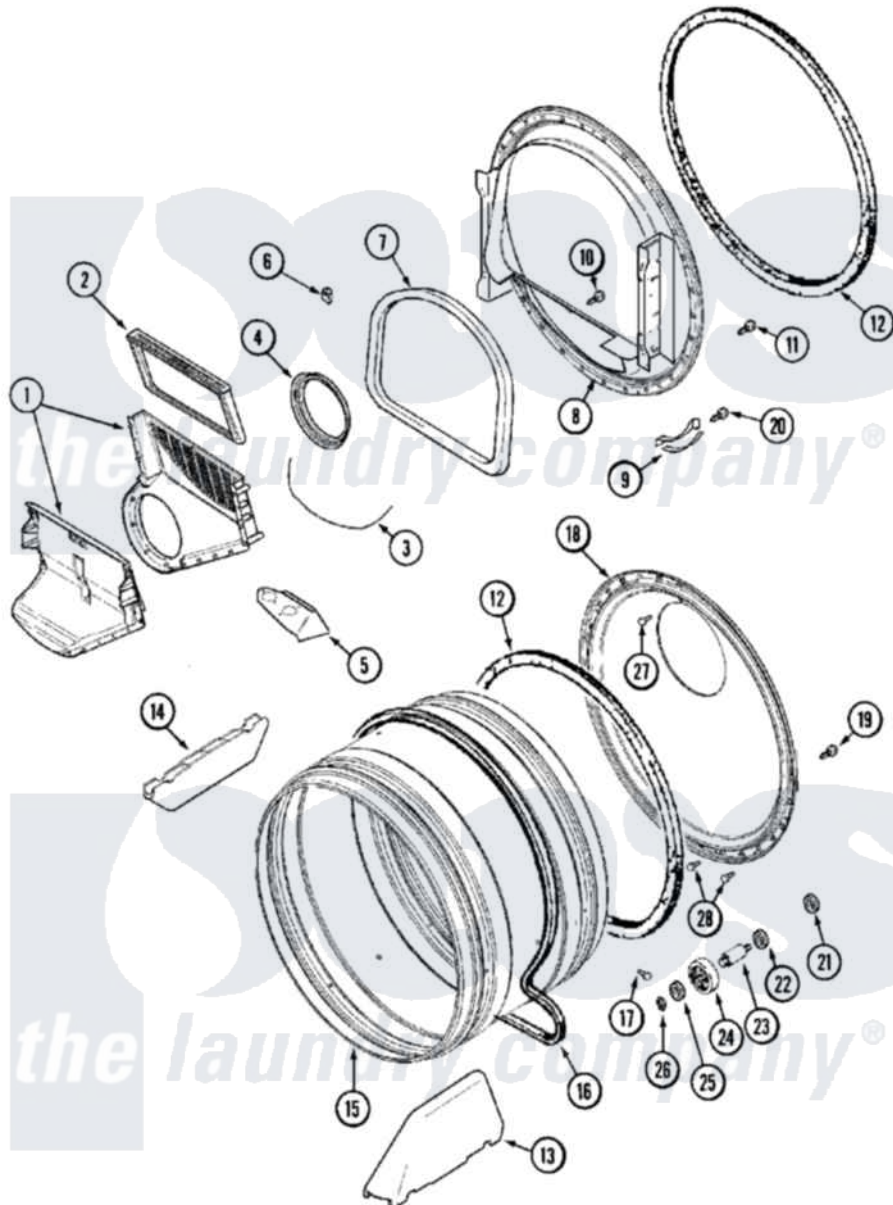

Maytag MDG21PRAWW 05 - TUMBLER

Maytag [Residential Maytag MDG21PRAWW Dryer Parts](#) Parts Diagram 05 - TUMBLER
 Click on the part number to view part

Item	Original Part Number	Replaced By	Status	Part Description
001	33001799			Outlet Duct Assembly Note: Outlet Duct Assembly
002	33001804	33002790		Lint Filter
003	NLA		Not Available	SEAL, OUTLET DUCT
004	33001758	33002560		Seal, Blower
005	33001837			Cover, Thermostat
006	Y310376			Clip, Door Switch Harness
007	33001767			Seal, Shroud
008	33001802			Front, Tumbler
009	306508			Tumbler Bearing Kit ----W
010	NLA		Not Available	SCREW, OUTLET DUCT (PHILLIPS)
011	33001855	33002917		Screw, No.10-16
012	33001807			Seal, Tumbler
013	33001756	33002032		Baffle
014	33001755			Baffle
015	33001794	33001889		Tumbler

016	33001777	33002535	V-Belt
017	33001788	33002973	Screw, No.9-15 X 1.00 Hx WS
018	33001801		Back, Tumbler
019	33002190		SCrew, C BraCe, BraCket, Cabinet
020	210720		Rivet, Bearing To Tumbler Fmt
021	33001443		Nut, Hex
022	Y313347	312535	Washer, Vault Mounting Brk.
023	Y312948	6-3129480	Shaft- Tumbler
024	Y303373	12001541	Drum Roller/Washer Assembly--W
025	312535		Washer, Vault Mounting Brk.
026	410233	9703438	Ring-Retr
027	210932		Screw, No.8 X 9/16 Ctsk Note: Screw, Inlet Duct
028	22001996	3370225	Screw