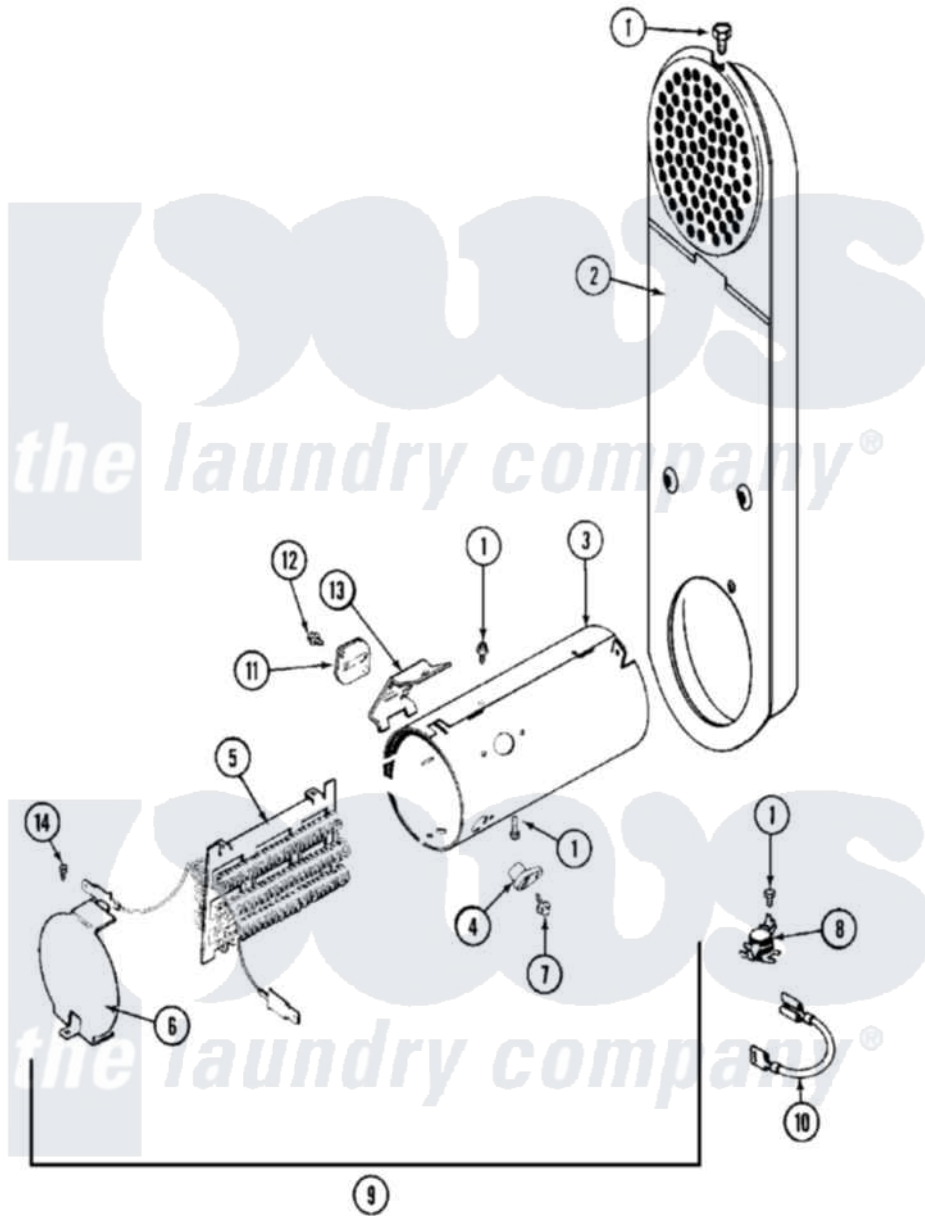

Maytag MDG21PRAWW 06 - HEATER

Maytag Residential Maytag MDG21PRAWW Dryer Parts Parts Diagram 06 - HEATER
 Click on the part number to view part

Item	Original Part Number	Replaced By	Status	Part Description
001	211294	90767		Screw, 8A X 3/8 HeX Washer Head Tapping
002	33001803	33003038		Assembly, Inlet Duct-Elec
003	314995			Enclosure, Heater
004	314998			Insulator, Terminal
005	307185	308614		Heater Sub-Assembly
006	314999			Shield, Radiant
007	NLA		Not Available	SCREW, TERMINAL INSULATOR
008	303396			Thermostat, Hi-Limit
009	307179			Heater Assembly
010	Y307173			Wire, Jumper
011	307473			Fuse, Thermal
012	NLA		Not Available	SCREW, THERMAL FUSE
013	315346			Bracket, Thermal Fuse
014	33002046	693995		Screw, Hex Head
015	Y308590	W10116795		Heater