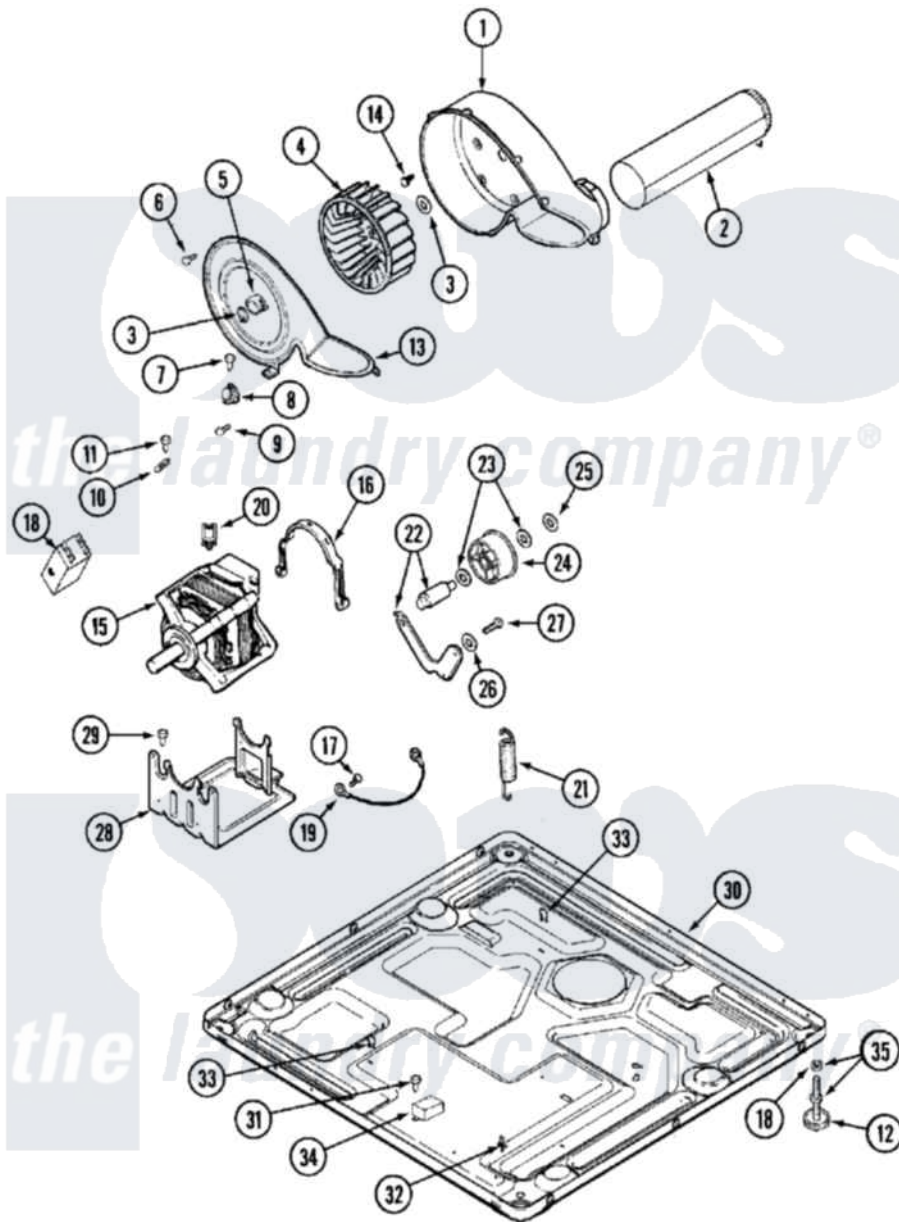

# Maytag MDG21PRAWW 08 - MOTOR DRIVE

Maytag Residential Maytag MDG21PRAWW Dryer Parts Parts Diagram 08 - MOTOR DRIVE  
 Click on the part number to view part

Item	Original Part Number	Replaced By	Status	Part Description
001	<a href="#">33001789</a>			Housing, Blower
002	<a href="#">22001995</a>			Screw Note: Screw, Tumbler Front And Shroud
"	<a href="#">33001800</a>			Duct Assembly, Exhaust
003	410233	<a href="#">9703438</a>		Ring-Retrn
004	<a href="#">33001790</a>			Wheel, Blower
"	<a href="#">33002797</a>			Wheel, Blower
005	<a href="#">312967</a>			Clamp, Blower Housing
006	33001855	<a href="#">33002917</a>		Screw, No.10-16
007	<a href="#">Y313561</a>			Screw----NA
008	<a href="#">303392</a>			Thermostat, Cycling
"	<a href="#">33303391</a>			Thermostat, Cycling
009	22001996	<a href="#">3370225</a>		Screw
010	<a href="#">33001762</a>			Fuse, Thermal
011	NLA		Not Available	SCREW, THERMAL CUT-OFF
012	<a href="#">Y314137</a>			Foot, Rubber
013	33001796	<a href="#">33002711</a>		Cover, Blower Housing