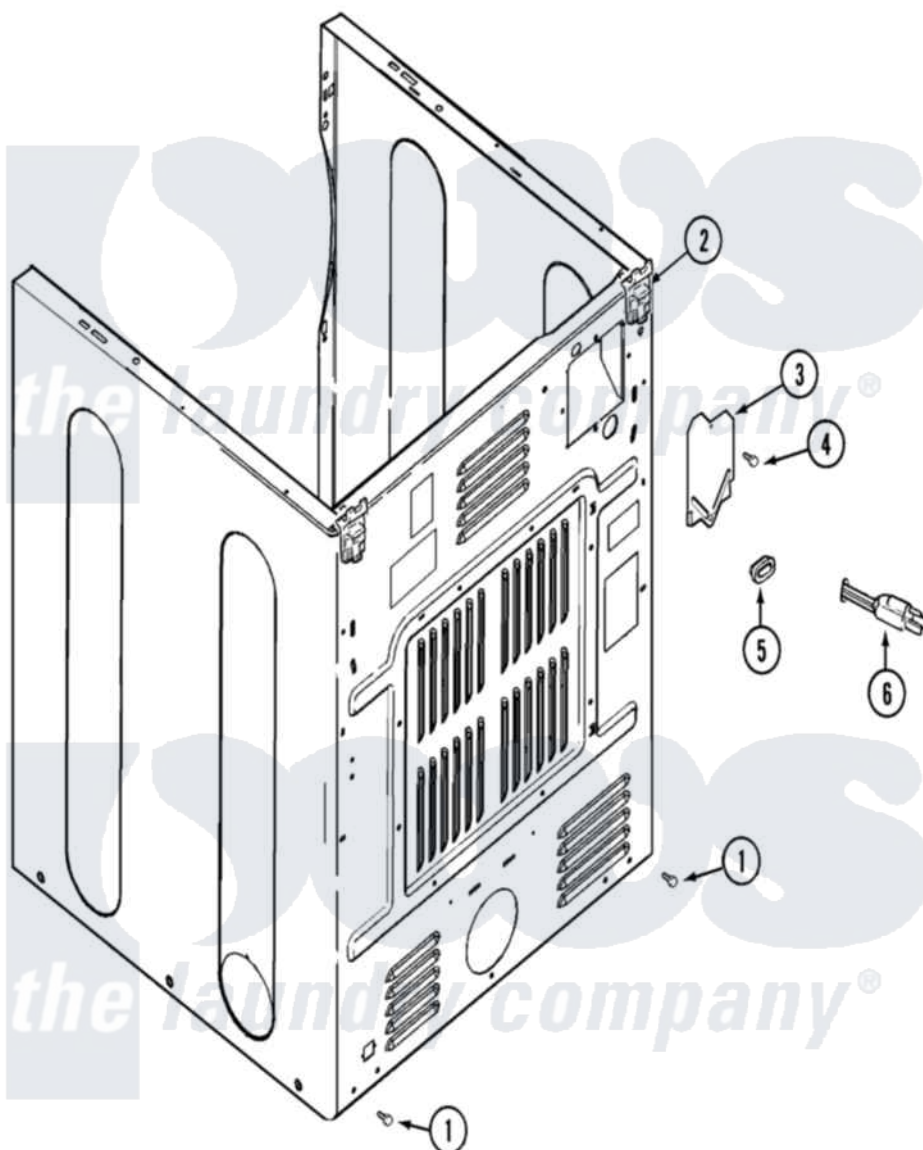

Maytag MDG21PRDWW 04 - CABINET-REAR

Maytag Residential Maytag MDG21PRDWW Dryer Parts Parts Diagram 04 - CABINET-REAR
 Click on the part number to view part

Item	Original Part Number	Replaced By	Status	Part Description
001	22001995			Screw Note: Screw, Tumbler Front And Shroud
002	22001995			Screw Note: Screw, Tumbler Front And Shroud
"	22004095			Hinge, Plastic
003	33001795			Cover, Terminal Block
004	22001995			Screw Note: Screw, Tumbler Front And Shroud
005	211881			Grommet, Cord Part Not Used-Gas Models Only
"	33002157			Grommet
006	22003062			Cord, Power