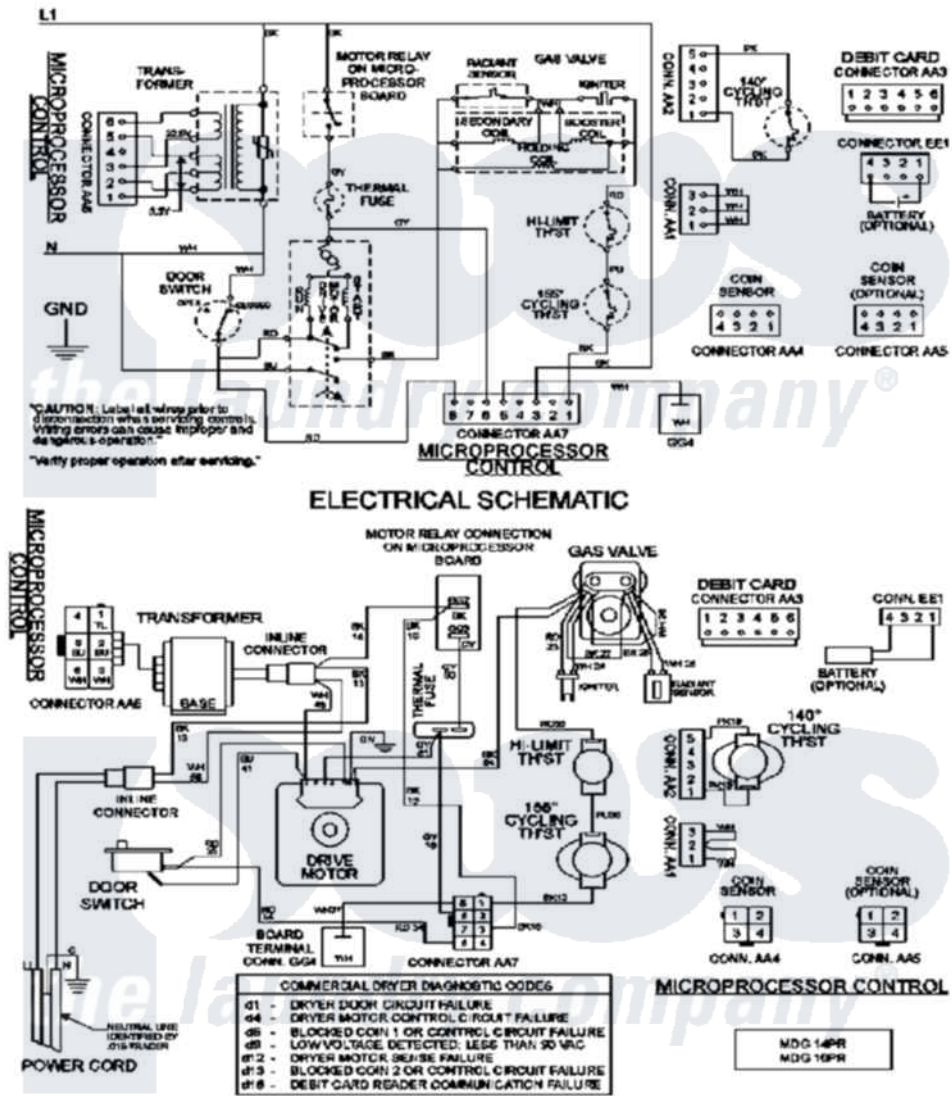

# Maytag MDG21PRDWW 08 - WIRING INFORMATION

Maytag [Residential Maytag MDG21PRDWW Dryer Parts](#) Parts Diagram 08 - WIRING INFORMATION  
 Click on the part number to view part

| Item | Original Part Number | Replaced By | Status        | Part Description   |
|------|----------------------|-------------|---------------|--------------------|
| 001  | NLA                  |             | Not Available | WIRING INFORMATION |