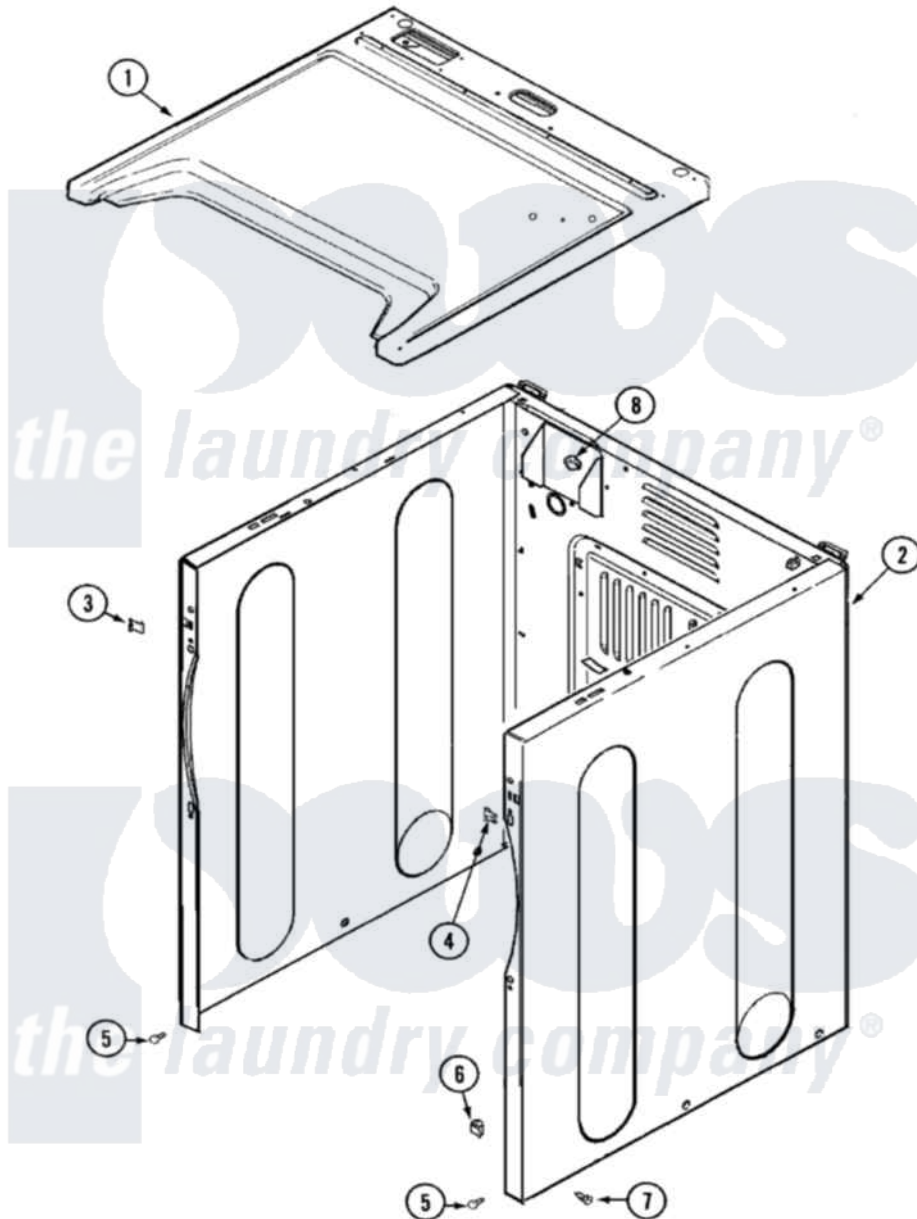

Maytag MDG2300BWW 01 - CABINET-FRONT

Maytag Residential Maytag MDG2300BWW Dryer Parts Parts Diagram 01 - CABINET-FRONT
 Click on the part number to view part

| Item | Original Part Number | Replaced By | Status | Part Description |
|------|--------------------------|------------------------|--------|---|
| 1 | 33002631 | | | Cover, Top |
| " | 33001896 | | | Cover, Top |
| 2 | 33002624 | | | Cabinet, Assembly |
| " | 33001897 | | | Cabinet |
| " | 22003643 | | | CABINET ASSY. (WHT AS PK) |
| 3 | 22002049 | | | Clip Note: Clip, Front Panel |
| 4 | 213280 | 204439 | | Screw And Fstner Assembly |
| 5 | 22001995 | | | Screw Note: Screw, Tumbler Front And Shroud |
| 6 | Y310376 | | | Clip, Door Switch Harness |
| 7 | 22003409 | 213007 | | Xfor Cabinet See Cabinet, Back |
| " | 213007 | | | Xfor Cabinet See Cabinet, Back |
| 8 | 22003298 | | | Retainer, Wire |