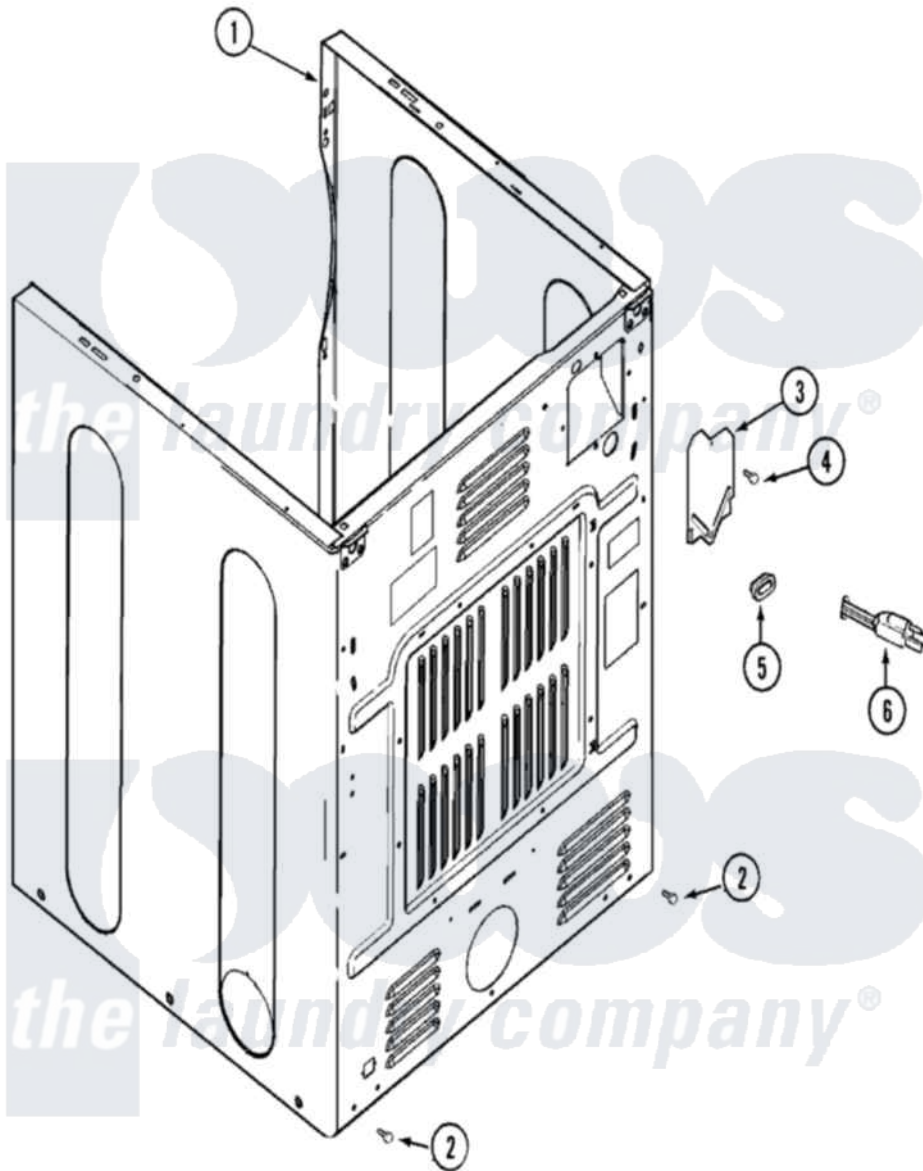

# Maytag MDG2300BWW 02 - CABINET-REAR

Maytag Residential Maytag MDG2300BWW Dryer Parts Parts Diagram 02 - CABINET-REAR  
 Click on the part number to view part

| Item | Original Part Number     | Replaced By              | Status | Part Description                            |
|------|--------------------------|--------------------------|--------|---|
| 1    | <a href="#">33002624</a> |                          |        | Cabinet, Assembly                           |
| "    | <a href="#">33002624</a> |                          |        | Cabinet, Assembly                           |
| "    | <a href="#">33001897</a> |                          |        | Cabinet                                     |
| "    | 22003643                 |                          |        | CABINET ASSY. (WHT AS PK)                   |
| "    | 22003367                 | <a href="#">22004095</a> |        | Hinge, Plastic                              |
| "    | <a href="#">22001995</a> |                          |        | Screw Note: Screw, Tumbler Front And Shroud |
| 2    | <a href="#">22001995</a> |                          |        | Screw Note: Screw, Tumbler Front And Shroud |
| 3    | <a href="#">33001795</a> |                          |        | Cover, Terminal Block                       |
| 4    | <a href="#">22001995</a> |                          |        | Screw Note: Screw, Tumbler Front And Shroud |
| 5    | <a href="#">211881</a>   |                          |        | Grommet, Cord Part Not Used-Gas Models Only |
| 6    | 33002494                 | <a href="#">33002778</a> |        | Power Cord                                  |
| 7    | <a href="#">Y310376</a>  |                          |        | Clip, Door Switch Harness                   |