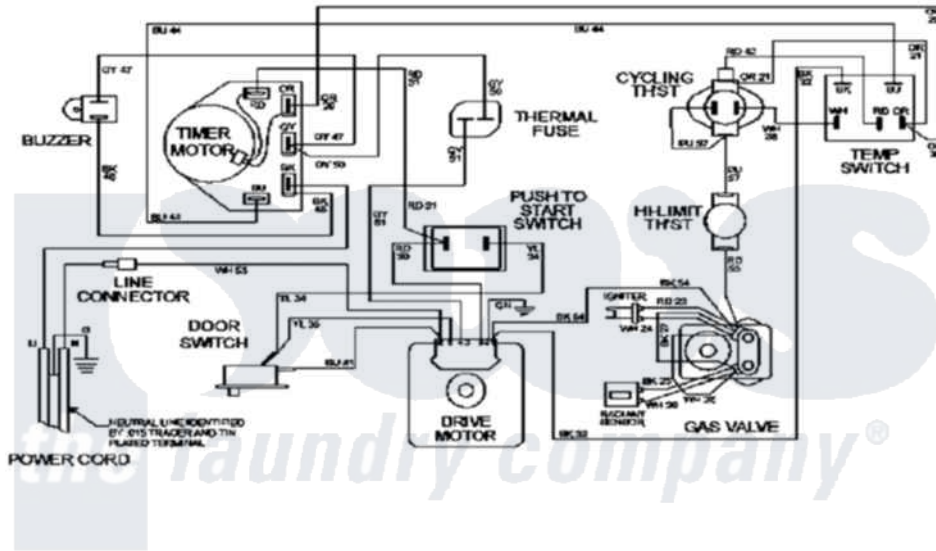

Maytag MDG2300BWW 08 - WIRING INFORMATION

Maytag [Residential Maytag MDG2300BWW Dryer Parts](#) Parts Diagram 08 - WIRING INFORMATION
 Click on the part number to view part

Item	Original Part Number	Replaced By	Status	Part Description
NI	15003039		Not Available	WIRING INFORMATION