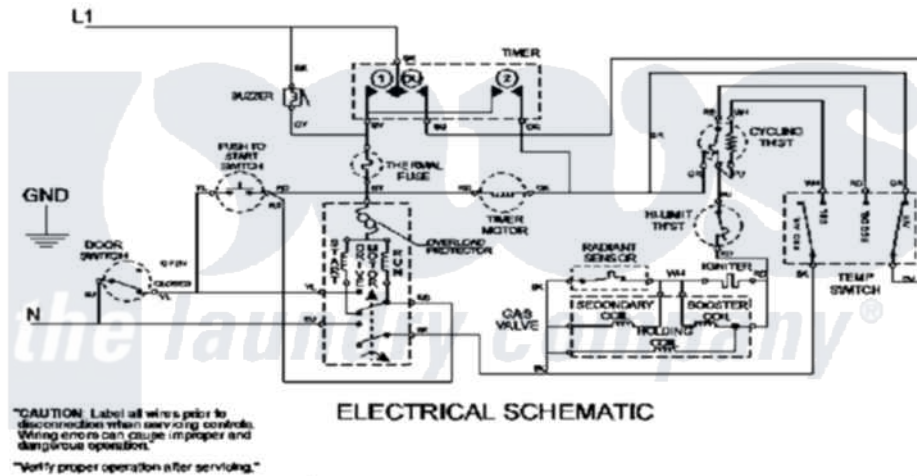

Maytag MDG2300BWW 08 - WIRING INFORMATION

Maytag [Residential Maytag MDG2300BWW Dryer Parts](#) Parts Diagram 08 - WIRING INFORMATION
 Click on the part number to view part

Item	Original Part Number	Replaced By	Status	Part Description
NI	15003039		Not Available	WIRING INFORMATION