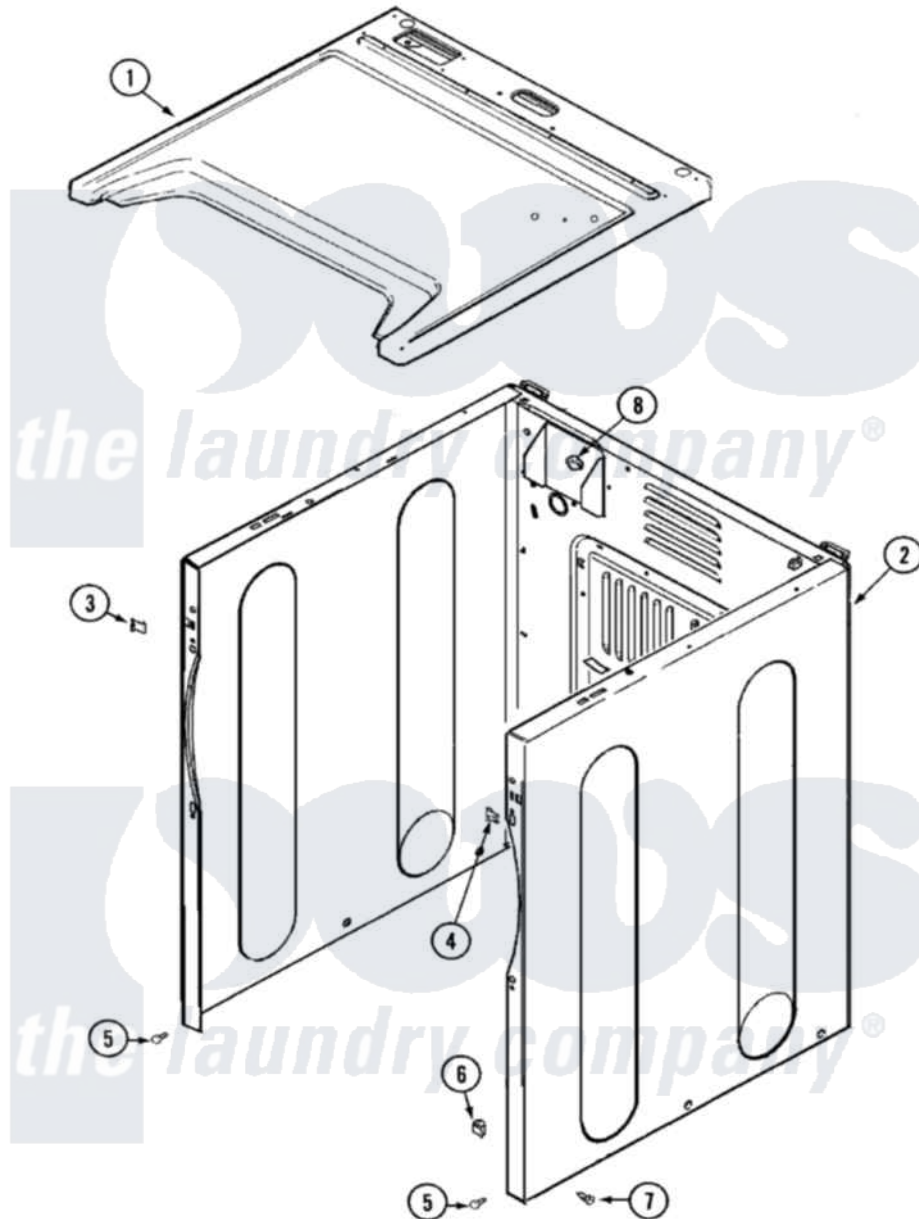

# Maytag MDG2301BWW 01 - CABINET-FRONT

Maytag Residential Maytag MDG2301BWW Dryer Parts Parts Diagram 01 - CABINET-FRONT  
 Click on the part number to view part

Item	Original Part Number	Replaced By	Status	Part Description
1	<a href="#">33002631</a>			Cover, Top
2	22003643			CABINET ASSY. (WHT AS PK)
3	<a href="#">22002049</a>			Clip Note: Clip, Front Panel
4	213280	<a href="#">204439</a>		Screw And Fstner Assembly
5	<a href="#">22001995</a>			Screw Note: Screw, Tumbler Front And Shroud
6	<a href="#">Y310376</a>			Clip, Door Switch Harness
7	<a href="#">213007</a>			Xfor Cabinet See Cabinet, Back
8	<a href="#">22003298</a>			Retainer, Wire