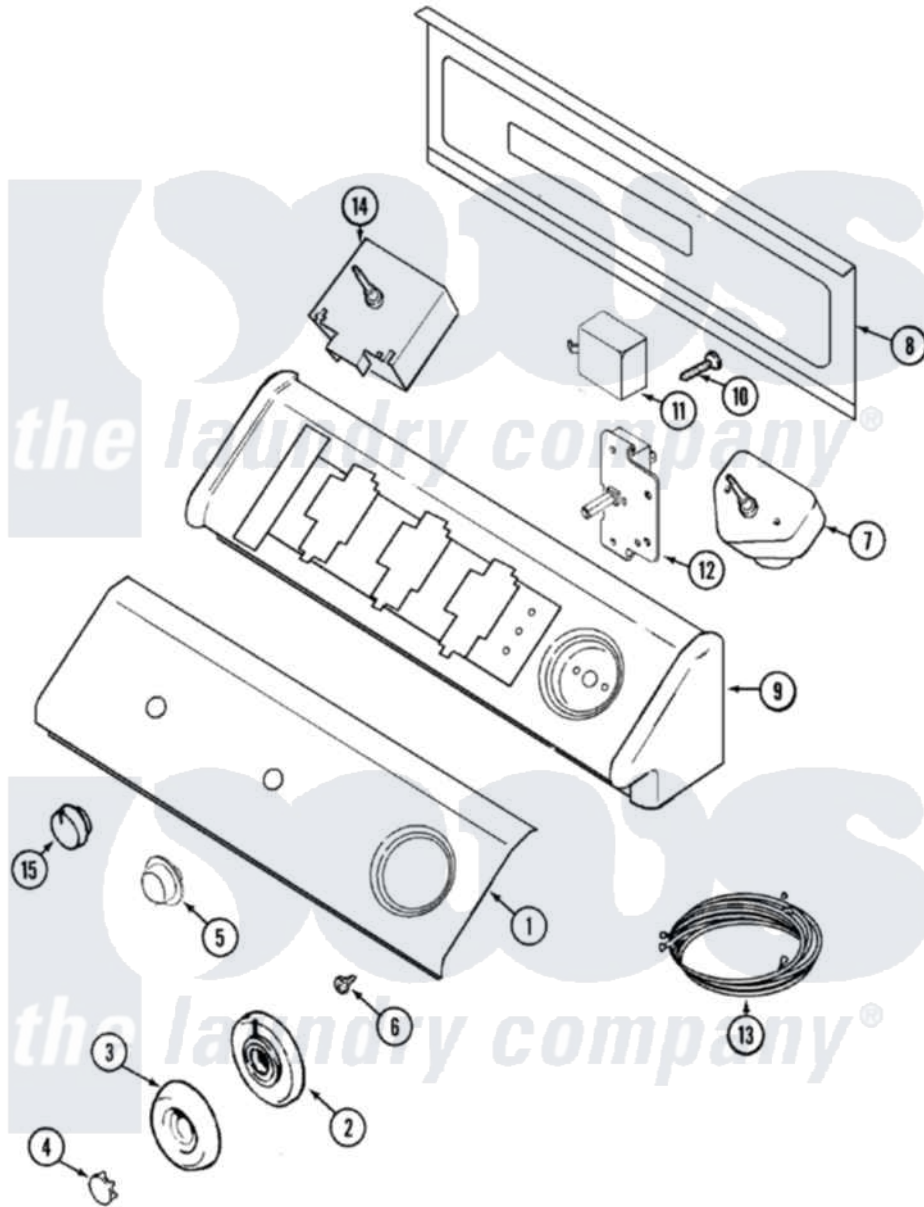

Maytag MDG2301BWW 02 - CONTROL PANEL

Maytag [Residential Maytag MDG2301BWW Dryer Parts](#) Parts Diagram 02 - CONTROL PANEL
 Click on the part number to view part

Item	Original Part Number	Replaced By	Status	Part Description
1	Y22002339	8534058		Screw
"	33002759		Not Available	FACIA, CONTROL PANEL
2	22003951			Dial Skirt
3	22003915			Timer Knob
4	22001664			Timer Knob Insert/Cap
5	33001619	37001071		Button, Push-To-Start
6	33001690	90767		Screw, 8A X 3/8 HeX Washer Head Tapping
7	33001624			Timer
8	216423	3370225		Screw
"	33001806		Not Available	BACK, CONSOLE PANEL
9	22002285		Not Available	CONSOLE (WHT)
10	216423	3370225		Screw
11	33001623			Buzzer, Non-Adjustable
12	33001861	33001618		Switch- PU
13	33001923			Wire Harness, Main
14	33001643			Switch, Temperature

15	22003913	22001663	Knob, Selector Switch
16	33002530	Not Available	MANUAL, USE & CARE (FRCH)
"	33002714	Not Available	MANUAL, USE & CARE