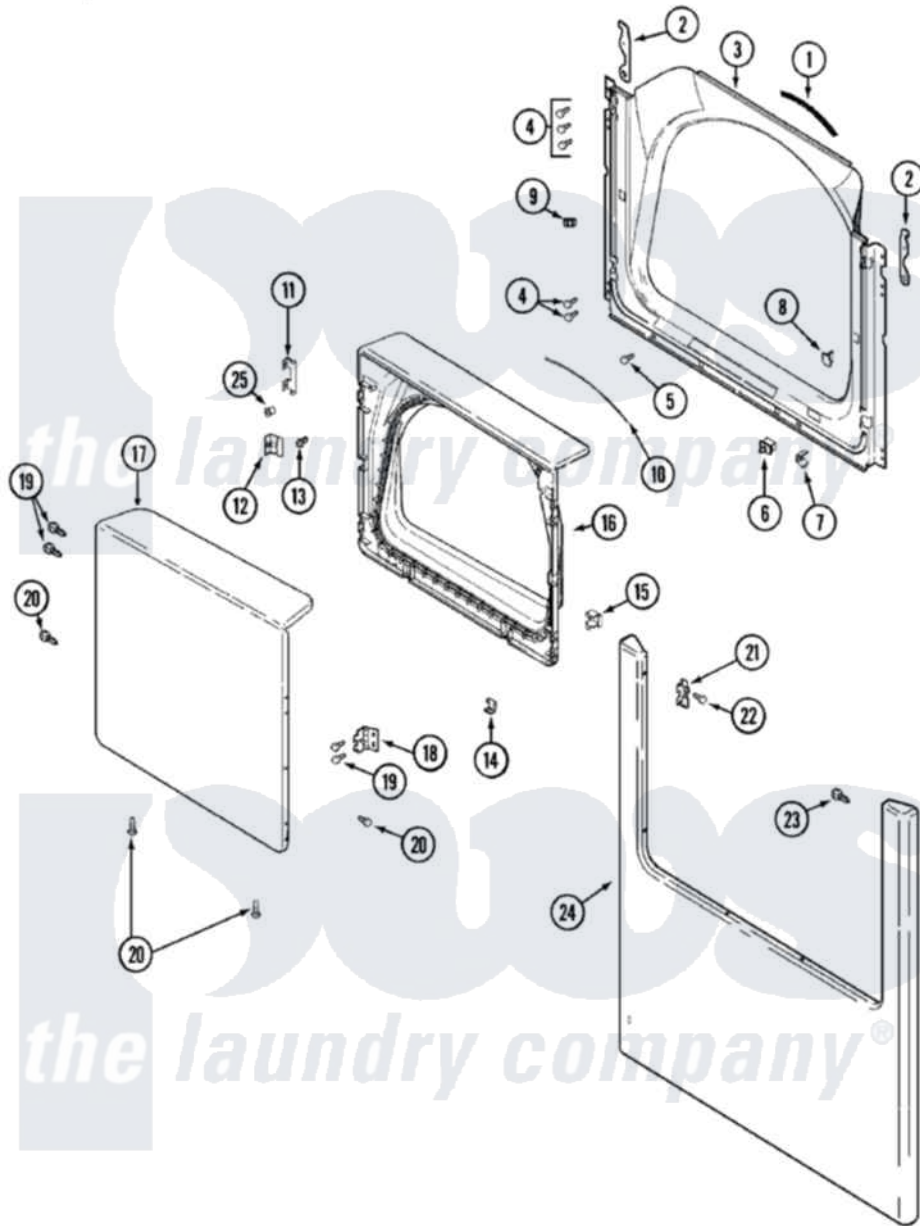

Maytag MDG2301BWW 03 - DOOR

Maytag Residential Maytag MDG2301BWW Dryer Parts Parts Diagram 03 - DOOR
 Click on the part number to view part

Item	Original Part Number	Replaced By	Status	Part Description
1	33001767			Seal, Shroud
2	22002247	33002597		Hook, Security
3	33001900			Shroud
4	22001995			Screw Note: Screw, Tumbler Front And Shroud
5	33001768			Screw, Shroud Note: Screw, Shroud And Outlet Duct
6	33001509	W10169313		Switch-Dor
7	33001760			Bracket, Hinge
8	33001174	LA-1003		Door Catch Kit
9	33001791	306436		Door Latch Kit--W
"	Y304578	LA-1003		Door Catch Kit
10	33002094			Seal, Door
11	22002038			Clip, Door
12	33001793			Bracket, Strike
13	33001761			Strike, Door
14	22002039			Clip, Door

15	33001763		Plug, Inner Door
16	33001899		Door, Inner
"	22002063		Screw No.8-18AB Wafer Head
"	22002039		Clip, Door
17	22001817		Sheet, Sound Damper
"	33001904		Door, Outer
18	33001759		Hinge, Door
19	22002062	98006631	Screw
20	22002063		Screw No.8-18AB Wafer Head
21	33001764		Cover, Hinge Hole
22	33001787		Screw, Hinge Note: Screw, Hinge Hole Cover
23	22002012		Screw, Hinge Note: Screw, Hinge Bracket
24	33001901		Panel, Front
25	33001771		Bushing, Inner Door