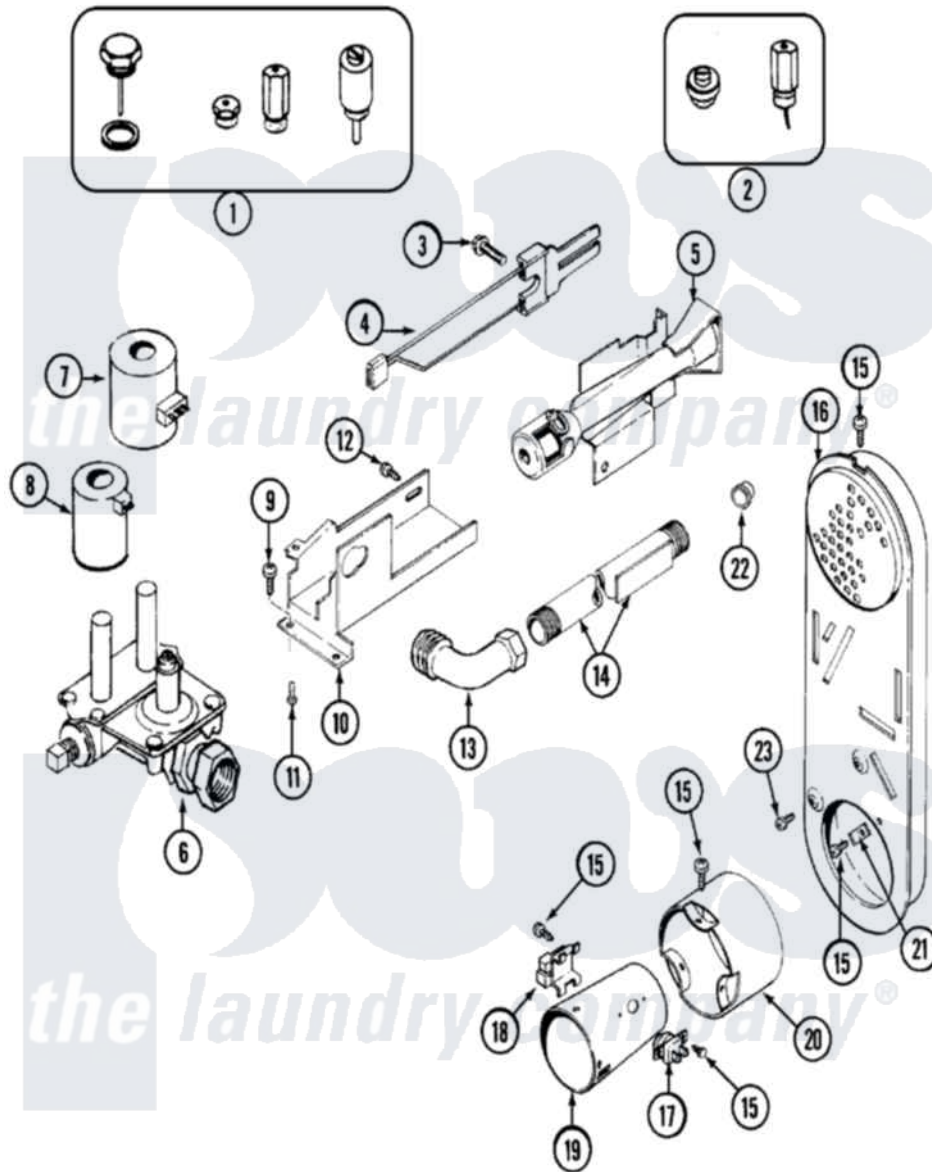

Maytag MDG2301BWW 04 - GAS VALVE

Maytag Residential Maytag MDG2301BWW Dryer Parts Parts Diagram 04 - GAS VALVE
 Click on the part number to view part

Item	Original Part Number	Replaced By	Status	Part Description
1	Y306195	MAL9000AXX		LP Gas Con
2	306204	33002924		Gas Conv K
3	304971			Screw Note: Screw, Igniter
4	33002789			Igniter Assembly
5	33001247	33002793		Burner Assembly
6	306176			Valve, Gas
7	306106			Coil, Holding And Booster--W
8	306105	694540		Coil, 60 Hz
9	Y313561			Screw---NA
10	33001834		Not Available	BRACKET, GAS VALVE---NA
11	314568	Y313559		Screw
"	314082	90767		Screw, 8A X 3/8 HeX Washer Head Tapping
12	Y310632	1163839		Screw
13	33001842	3406051		Elbow Union Assembly
14	33001735			Pipe And Bracket Assembly Series 18 Not Needed Use

15	211294	90767	Vavle Screw, 8A X 3/8 HeX Washer Head Tapping
16	33001810	Not Available	DUCT ASSY., INLET (GAS) NOTE: INLET DUCT ASSEMBLY
17	303395		Thermostat, Hi-Limit
18	Y303377	338906	Radiant, Sensor
19	33001835		Cone Assembly, Combustion
"	216423	3370225	Screw
20	Y303841		Cone, Extension
21	Y312890		Retainer, Heater Chamber
"	216423	3370225	Screw
22	33001693		Cap, Gas Pipe
23	216423	3370225	Screw