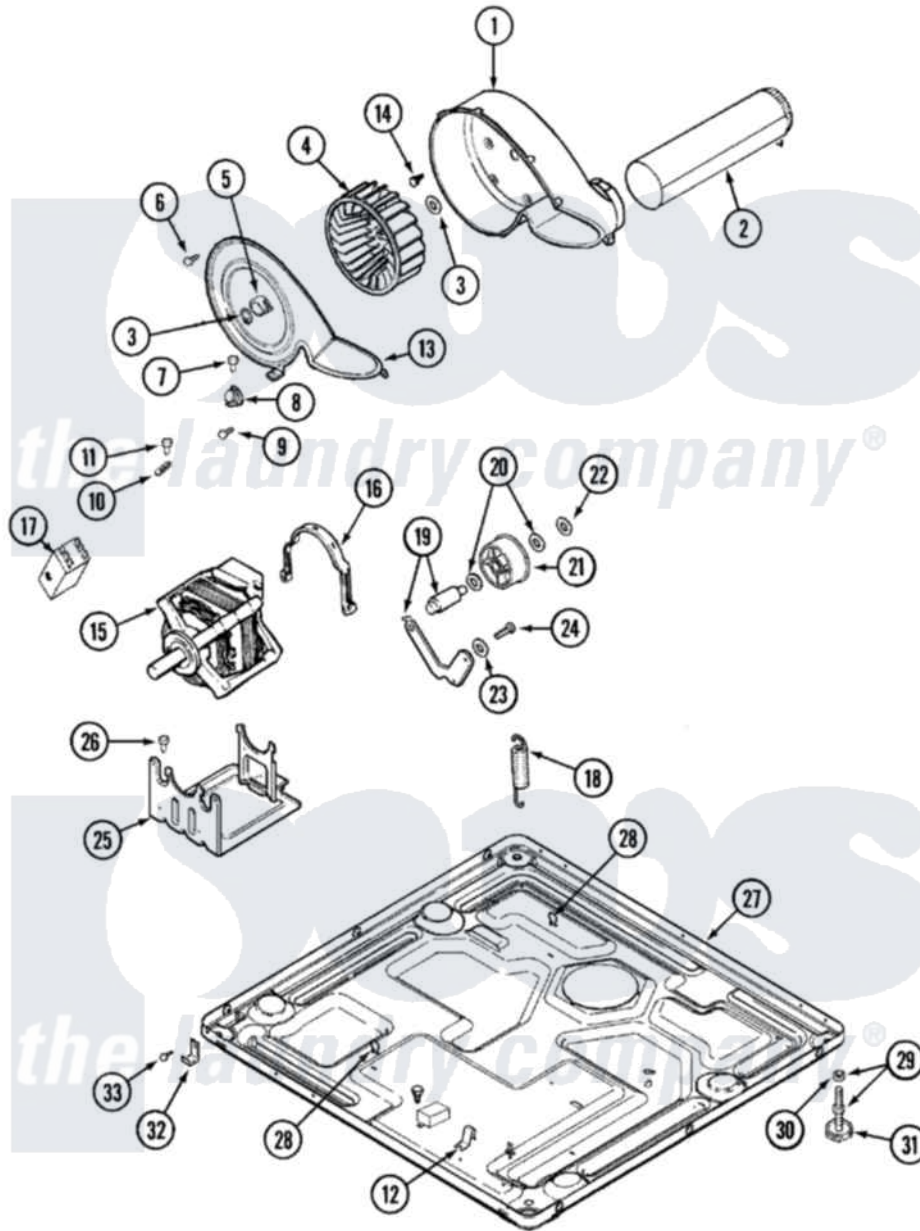

Maytag MDG2301BWW 05 - MOTOR DRIVE

Maytag [Residential Maytag MDG2301BWW Dryer Parts](#) Parts Diagram 05 - MOTOR DRIVE
 Click on the part number to view part

Item	Original Part Number	Replaced By	Status	Part Description
1	33001789			Housing, Blower
2	22001995			Screw Note: Screw, Tumbler Front And Shroud
"	33001800			Duct Assembly, Exhaust
3	410233	9703438		Ring-Retrn
4	33002797			Wheel, Blower
"	33001790			Wheel, Blower
5	312967			Clamp, Blower Housing
6	33001855	33002917		Screw, No.10-16
7	Y313561			Screw----NA
8	307250			Thermostat, Multi-Temp
10	33001762			Fuse, Thermal
11	314848	W10116760		Screw
12	22002244			Clip, Grounding
13	33001873			Cover, Blower Housing----NA
14	314818	1163839		Screw
15	33002478			Motor

"	33002795		Motor, Drive 60Hz
16	Y015825		Clip, Motor To Motor Support
17	33001854	33002478	Motor
18	33002157		Grommet
"	33002461		Plug For Spring
19	33001840	6-3705180	Idler Arm
20	Y312527		Washer, Idler Shaft
21	33001783	6-3700340	BearIng- I
22	312958	354987	Ring, Retaining
23	315772		Sleeve, Idler Arm
24	Y014874		Screw, Idler Arm And Sleeve
25	33002466	33002817	Motor Support, Offset
26	Y313561		Screw----NA
27	33002465	Not Available	BASE, (LWR)----NA
"	33002465	Not Available	BASE, (LWR)----NA
28	410490		Spring, Retainer Wire Harness
29	Y305086		Adjustable Leg And Nut
30	Y052740	62739	Nut, Lock
31	Y314137		Foot, Rubber
32	22002239		Clip, Front Panel
33	Y310632	1163839	Screw