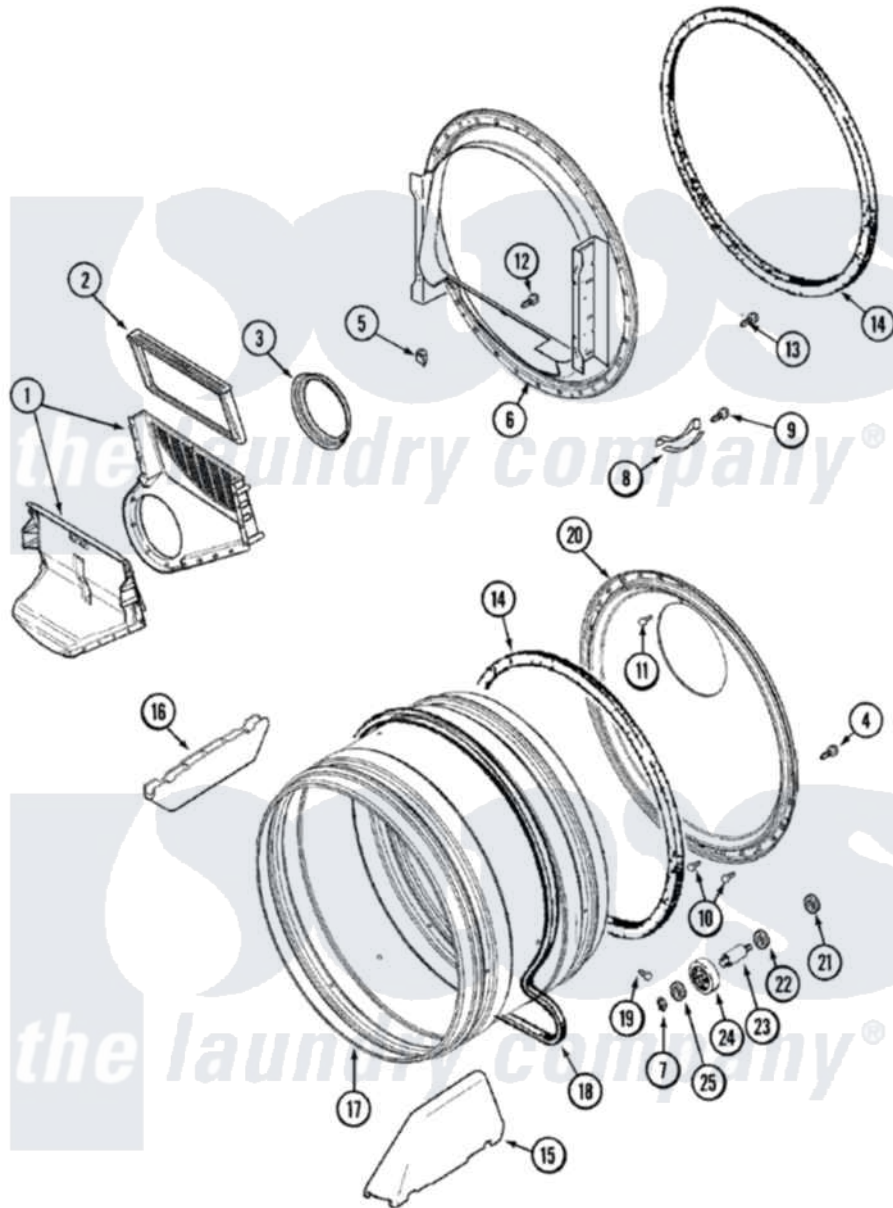

# Maytag MDG2301BWW 06 - TUMBLER

Maytag [Residential Maytag MDG2301BWW Dryer Parts](#) Parts Diagram 06 - TUMBLER  
 Click on the part number to view part

Item	Original Part Number	Replaced By	Status	Part Description
1	<a href="#">33001799</a>			Outlet Duct Assembly Note: Outlet Duct Assembly
2	<a href="#">33001808</a>			Filter, Lint
3	33001758	<a href="#">33002560</a>		Seal, Blower
4	<a href="#">33002190</a>			SCrew, C BraCe, BraCket, Cabinet
5	<a href="#">22003298</a>			Retainer, Wire
6	<a href="#">33001802</a>			Front, Tumbler
7	410233	<a href="#">9703438</a>		Ring-Retrn
8	<a href="#">306508</a>			Tumbler Bearing Kit ---W
9	<a href="#">210720</a>			Rivet, Bearing To Tumbler Frnt
10	216423	<a href="#">3370225</a>		Screw
11	<a href="#">210932</a>			Screw, No.8 X 9/16 Ctsk Note: Screw, Inlet Duct
12	312311	<a href="#">312311MAY</a>		Screw
13	33001855	<a href="#">33002917</a>		Screw, No.10-16
14	<a href="#">33001807</a>			Seal, Tumbler

15	33001756	<a href="#">33002032</a>	Baffle
16	<a href="#">33001755</a>		Baffle
17	<a href="#">33001889</a>		Tumbler
18	33001777	<a href="#">33002535</a>	V-Belt
19	33001788	<a href="#">33002973</a>	Screw, No.9-15 X 1.00 Hx WS
20	<a href="#">33001801</a>		Back, Tumbler
21	<a href="#">33001443</a>		Nut, Hex
22	Y313347	<a href="#">312535</a>	Washer, Vault Mounting Brk.
23	Y312948	<a href="#">6-3129480</a>	Shaft- Tumbler
24	Y303373	<a href="#">12001541</a>	Drum Roller/Washer Assembly--W
25	<a href="#">312535</a>		Washer, Vault Mounting Brk.