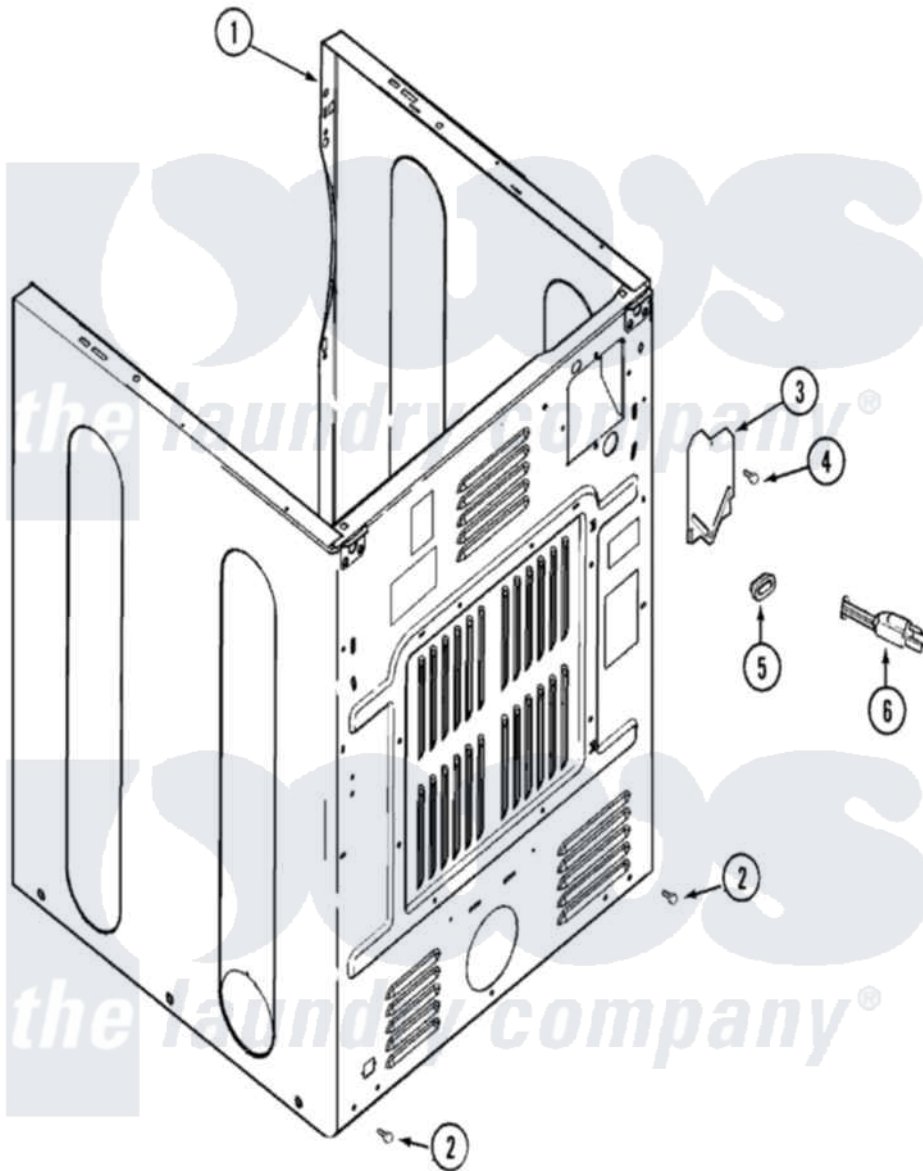

Maytag MDG2500BWW 02 - CABINET-REAR

Maytag Residential Maytag MDG2500BWW Dryer Parts Parts Diagram 02 - CABINET-REAR
 Click on the part number to view part

Item	Original Part Number	Replaced By	Status	Part Description
1	33002643		Not Available	CABINET ASSY. (WHT AS PK)
"	33002624			Cabinet, Assembly
"	33001897			Cabinet
"	22003367	22004095		Hinge, Plastic
"	22001995			Screw Note: Screw, Tumbler Front And Shroud
2	22001995			Screw Note: Screw, Tumbler Front And Shroud
3	33001795			Cover, Terminal Block
4	22001995			Screw Note: Screw, Tumbler Front And Shroud
5	211881			Grommet, Cord Part Not Used-Gas Models Only
6	33002494	33002778		Power Cord