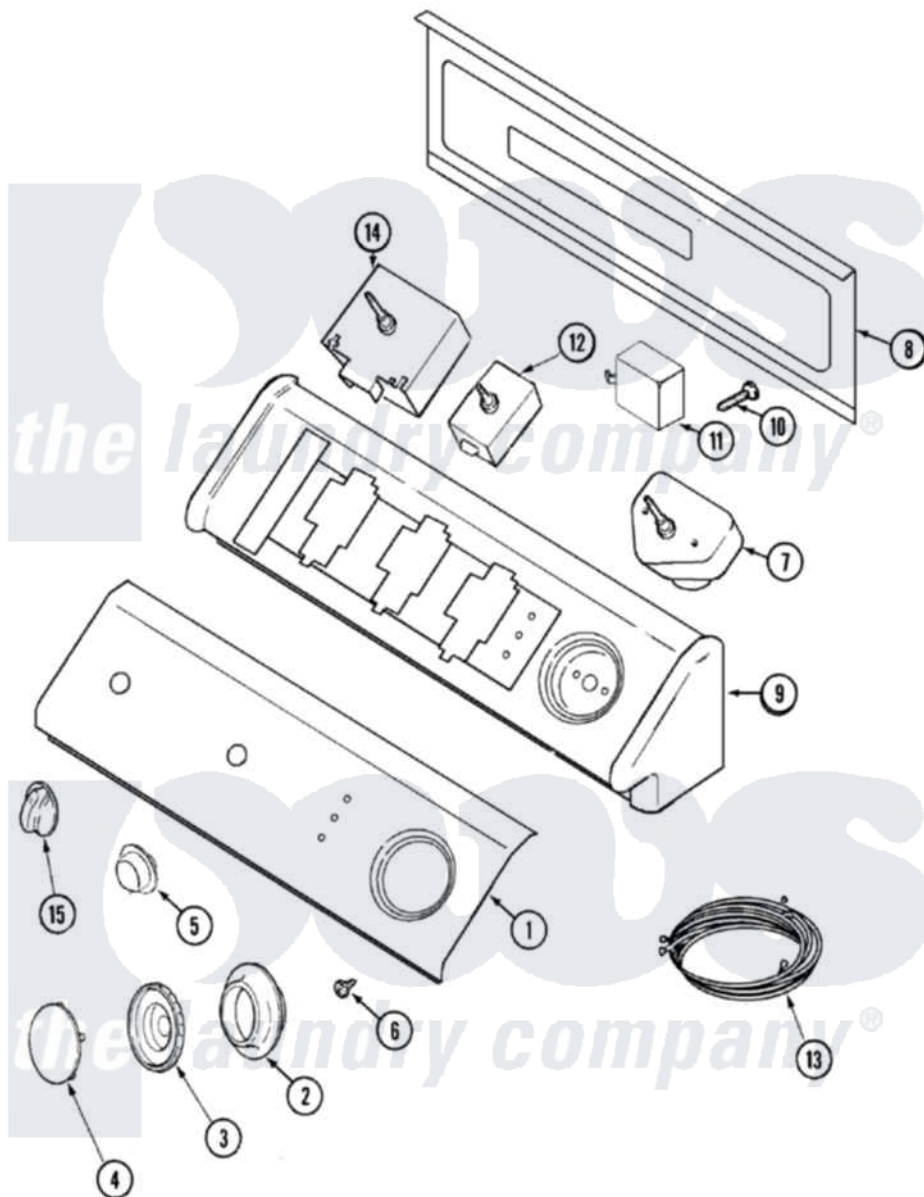

Maytag MDG2500BWW 03 - CONTROL PANEL

Maytag [Residential Maytag MDG2500BWW Dryer Parts](#) Parts Diagram 03 - CONTROL PANEL
 Click on the part number to view part

Item	Original Part Number	Replaced By	Status	Part Description
1	33002563	22003950		Facia, Control Panel
"	Y22002339	8534058		Screw
2	33001621			Skirt, Timer Dial
3	22001659			Timer Knob - Grey
4	22001664			Timer Knob Insert/Cap
5	33001619	37001071		Button, Push-To-Start
6	33001690	90767		Screw, 8A X 3/8 HeX Washer Head Tapping
7	33001632			Timer
8	216423	3370225		Screw
"	33001806		Not Available	BACK, CONSOLE PANEL
9	22002285		Not Available	CONSOLE (WHT)
10	216423	3370225		Screw
11	33001623			Buzzer, Non-Adjustable
12	33001861	33001618		Switch- PU
13	33001916			Wire Harness, Main
14	33001641			Switch, Temperature

15	22001663		Knob, Selector Switch
16	2206693	Not Available	MANUAL, USE & ARE TRILINGUAL
"	33002525	Not Available	MANUAL, USE & CARE (TRI)