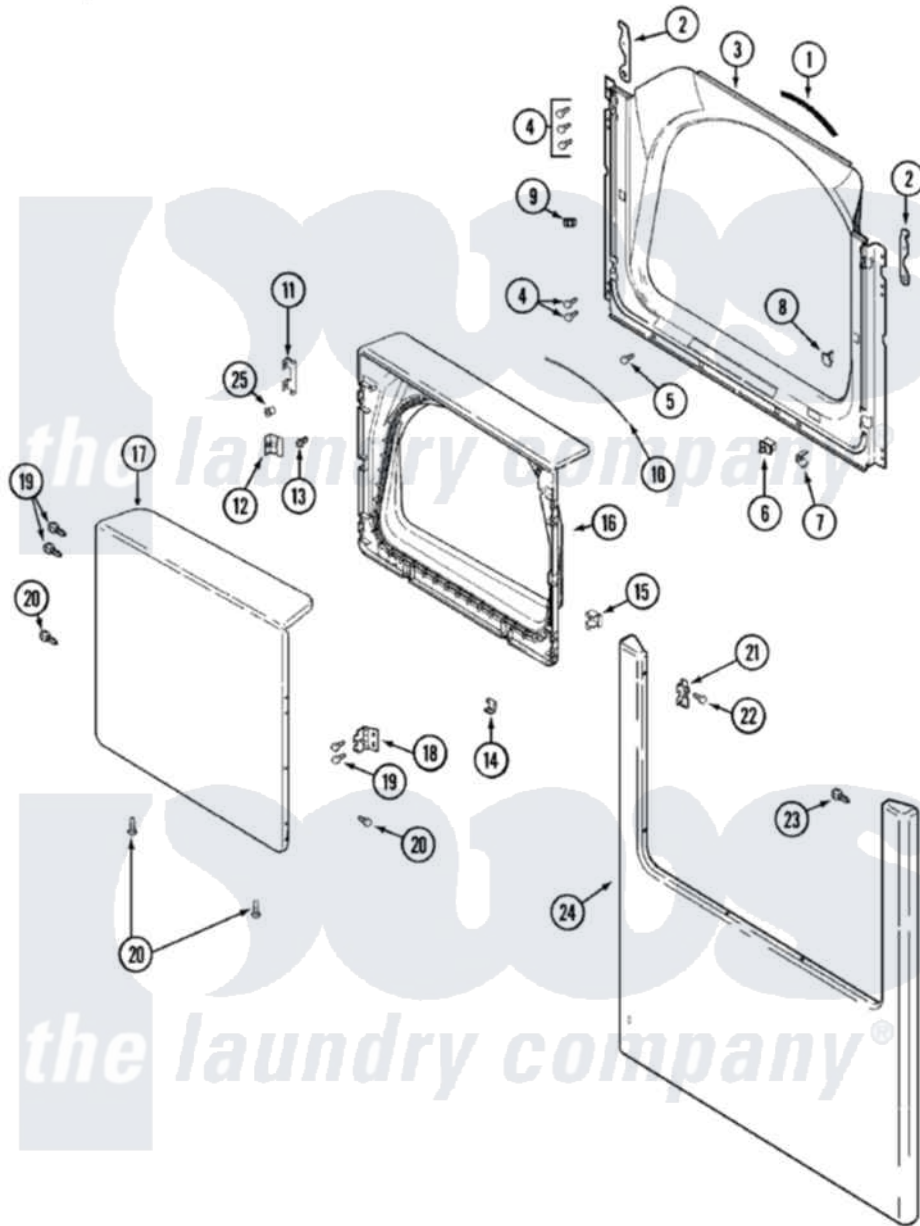

Maytag MDG2500BWW 04 - DOOR

Maytag [Residential Maytag MDG2500BWW Dryer Parts](#) Parts Diagram 04 - DOOR
 Click on the part number to view part

Item	Original Part Number	Replaced By	Status	Part Description
1	33001767			Seal, Shroud
2	22002247	33002597		Hook, Security
3	33001900			Shroud
4	22001995			Screw Note: Screw, Tumbler Front And Shroud
5	33001768			Screw, Shroud Note: Screw, Shroud And Outlet Duct
6	33001509	W10169313		Switch-Dor
7	33001760			Bracket, Hinge
8	33001174	LA-1003		Door Catch Kit
9	33001791	306436		Door Latch Kit--W
"	Y304578	LA-1003		Door Catch Kit
10	33002094			Seal, Door
11	22002038			Clip, Door
12	33001793			Bracket, Strike
13	33001761			Strike, Door
14	22002039			Clip, Door

15	33001763		Plug, Inner Door
16	33001899		Door, Inner
"	22002063		Screw No.8-18AB Wafer Head
"	22002039		Clip, Door
17	22001817		Sheet, Sound Damper
"	33001904		Door, Outer
18	33001759		Hinge, Door
19	22002062	98006631	Screw
20	22002063		Screw No.8-18AB Wafer Head
21	33001764		Cover, Hinge Hole
22	33001787		Screw, Hinge Note: Screw, Hinge Hole Cover
23	22002012		Screw, Hinge Note: Screw, Hinge Bracket
24	33001901		Panel, Front
25	33001771		Bushing, Inner Door