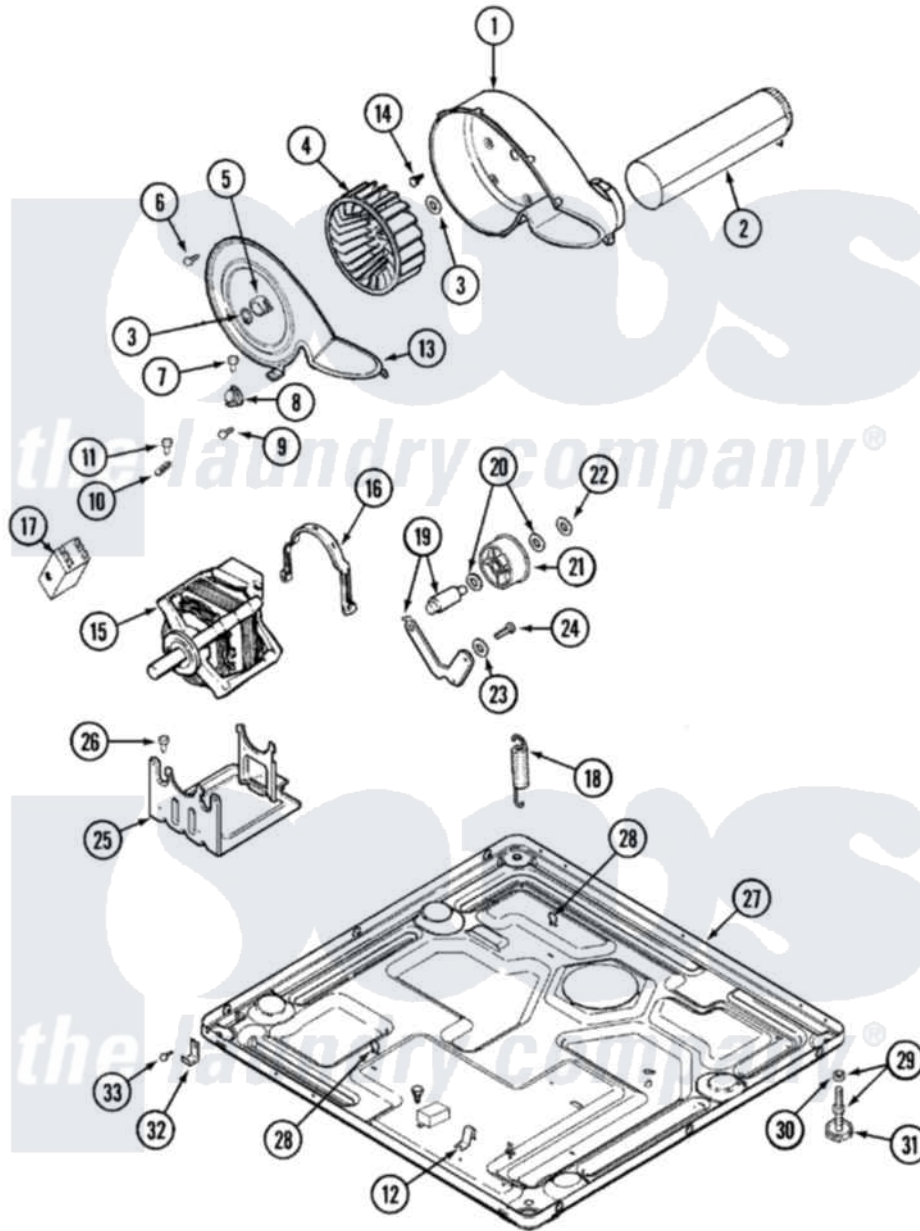

# Maytag MDG2500BWW 06 - MOTOR DRIVE

Maytag [Residential Maytag MDG2500BWW Dryer Parts](#) Parts Diagram 06 - MOTOR DRIVE  
 Click on the part number to view part

Item	Original Part Number	Replaced By	Status	Part Description
1	<a href="#">33001789</a>			Housing, Blower
2	<a href="#">22001995</a>			Screw Note: Screw, Tumbler Front And Shroud
"	<a href="#">33001800</a>			Duct Assembly, Exhaust
3	410233	<a href="#">9703438</a>		Ring-Retrn
4	<a href="#">33001790</a>			Wheel, Blower
5	<a href="#">312967</a>			Clamp, Blower Housing
6	33001855	<a href="#">33002917</a>		Screw, No.10-16
7	<a href="#">Y313561</a>			Screw---NA
8	<a href="#">307250</a>			Thermostat, Multi-Temp
9	216423	<a href="#">3370225</a>		Screw
10	<a href="#">33001762</a>			Fuse, Thermal
11	314848	<a href="#">W10116760</a>		Screw
12	<a href="#">22002244</a>			Clip, Grounding
13	<a href="#">33001873</a>			Cover, Blower Housing---NA
14	314818	<a href="#">1163839</a>		Screw
15	<a href="#">33002478</a>			Motor