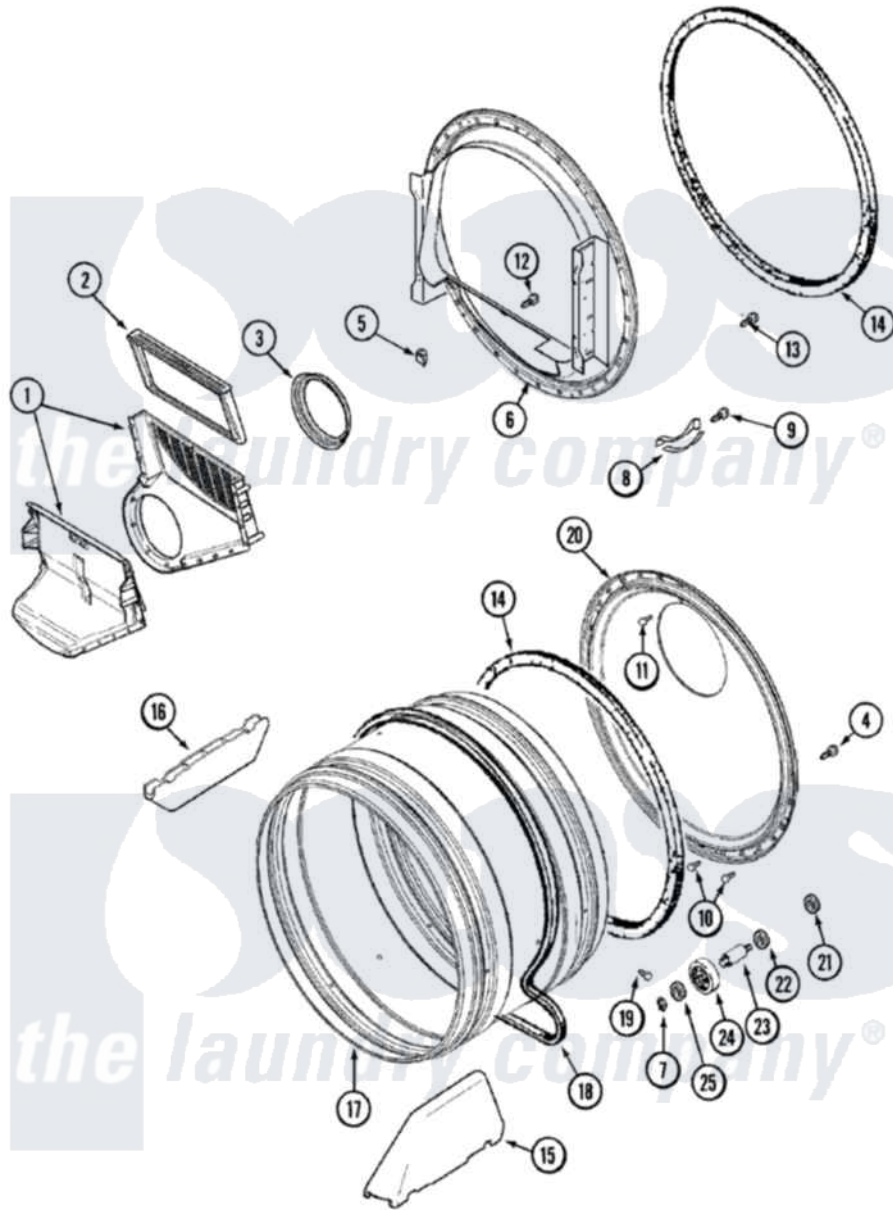

Maytag MDG2500BWW 07 - TUMBLER

Maytag [Residential Maytag MDG2500BWW Dryer Parts](#) Parts Diagram 07 - TUMBLER
 Click on the part number to view part

Item	Original Part Number	Replaced By	Status	Part Description
1	33001799			Outlet Duct Assembly Note: Outlet Duct Assembly
2	33001808			Filter, Lint
3	33001758	33002560		Seal, Blower
4	33002190			SCrew, C BraCe, BraCket, Cabinet
5	22003298			Retainer, Wire
6	33001802			Front, Tumbler
7	410233	9703438		Ring-Retrn
8	306508			Tumbler Bearing Kit ---W
9	210720			Rivet, Bearing To Tumbler Frnt
10	216423	3370225		Screw
11	210932			Screw, No.8 X 9/16 Ctsk Note: Screw, Inlet Duct
12	312311	312311MAY		Screw
13	33001855	33002917		Screw, No.10-16
14	33001807			Seal, Tumbler

15	33001756	33002032	Baffle
16	33001755		Baffle
17	33001889		Tumbler
18	33001777	33002535	V-Belt
19	33001788	33002973	Screw, No.9-15 X 1.00 Hx WS
20	33003037		Tumbler Back And Seal
"	33001801		Back, Tumbler
"	33002779		Tumbler Back And Seal As-Pack
21	33001443		Nut, Hex
22	Y313347	312535	Washer, Vault Mounting Brk.
23	Y312948	6-3129480	Shaft- Tumbler
24	Y303373	12001541	Drum Roller/Washer Assembly--W
25	312535		Washer, Vault Mounting Brk.