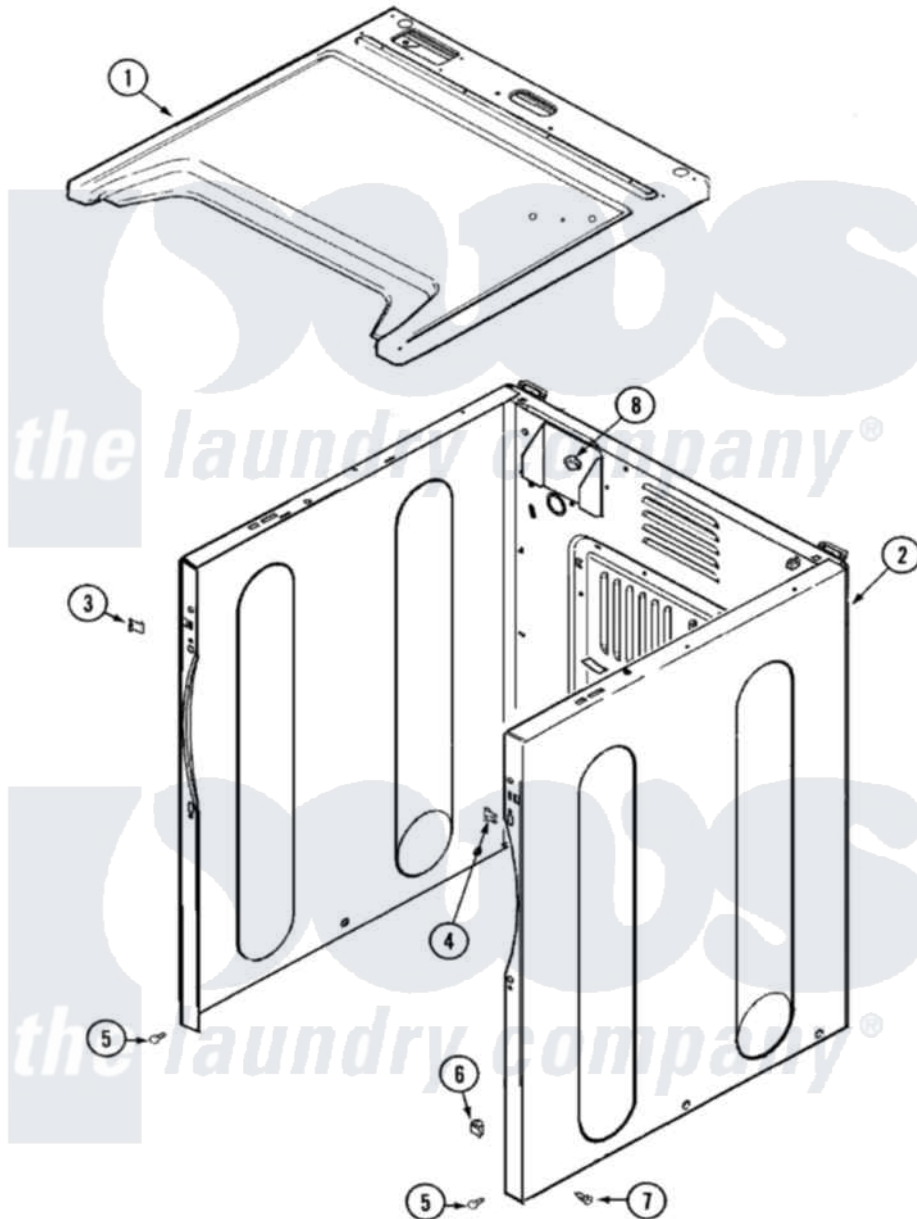

Maytag MDG2600BWW 01 - CABINET-FRONT

Maytag Residential Maytag MDG2600BWW Dryer Parts Parts Diagram 01 - CABINET-FRONT
 Click on the part number to view part

Item	Original Part Number	Replaced By	Status	Part Description
1	33002631			Cover, Top
2	22003643			CABINET ASSY. (WHT AS PK)
"	22002643			Wire Harness, Main
3	22002049			Clip Note: Clip, Front Panel
4	213280	204439		Screw And Fstner Assembly
5	22001995			Screw Note: Screw, Tumbler Front And Shroud
6	22003298			Retainer, Wire
7	22003409	213007		Xfor Cabinet See Cabinet, Back
"	213007			Xfor Cabinet See Cabinet, Back
8	Y310376			Clip, Door Switch Harness