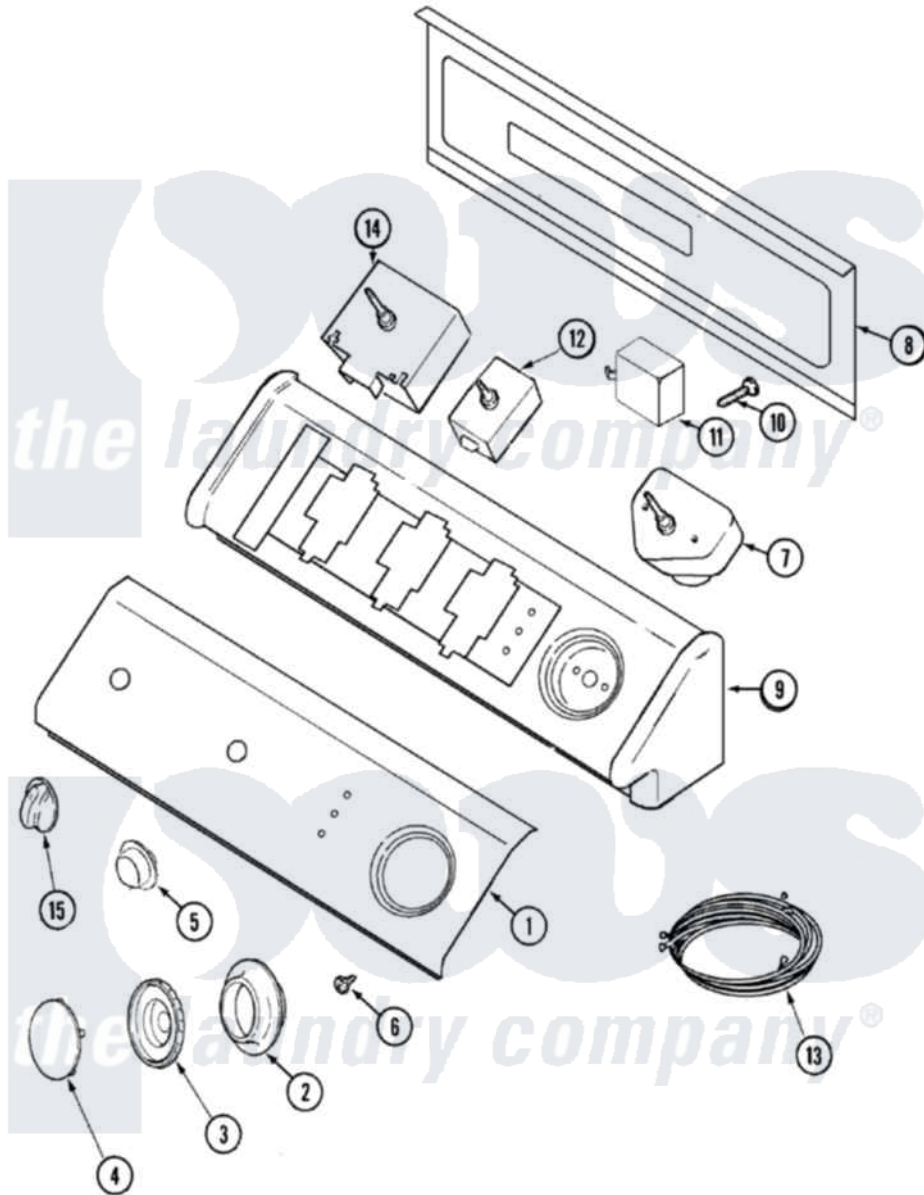

Maytag MDG2600BWW 03 - CONTROL PANEL

Maytag [Residential Maytag MDG2600BWW Dryer Parts](#) Parts Diagram 03 - CONTROL PANEL
 Click on the part number to view part

| Item | Original Part Number | Replaced By | Status | Part Description |
|------|--------------------------|--------------------------|---------------|---|
| 1 | 22003950 | | | Facia, Control Panel |
| " | Y22002339 | 8534058 | | Screw |
| 2 | 22003951 | | | Dial Skirt |
| 3 | 22003915 | | | Timer Knob |
| 6 | 33001690 | 90767 | | Screw, 8A X 3/8 HeX Washer Head Tapping |
| 7 | 33001632 | | | Timer |
| 8 | 33001806 | | Not Available | BACK, CONSOLE PANEL |
| " | 216423 | 3370225 | | Screw |
| 10 | 216423 | 3370225 | | Screw |
| 11 | 33001623 | | | Buzzer, Non-Adjustable |
| 13 | 33001916 | | | Wire Harness, Main |
| 14 | 33001641 | | | Switch, Temperature |
| 15 | 22003913 | 22001663 | | Knob, Selector Switch |
| 16 | 2206693 | | Not Available | MANUAL, USE & ARE TRILINGUAL |
| " | 33002714 | | Not Available | MANUAL, USE & CARE |