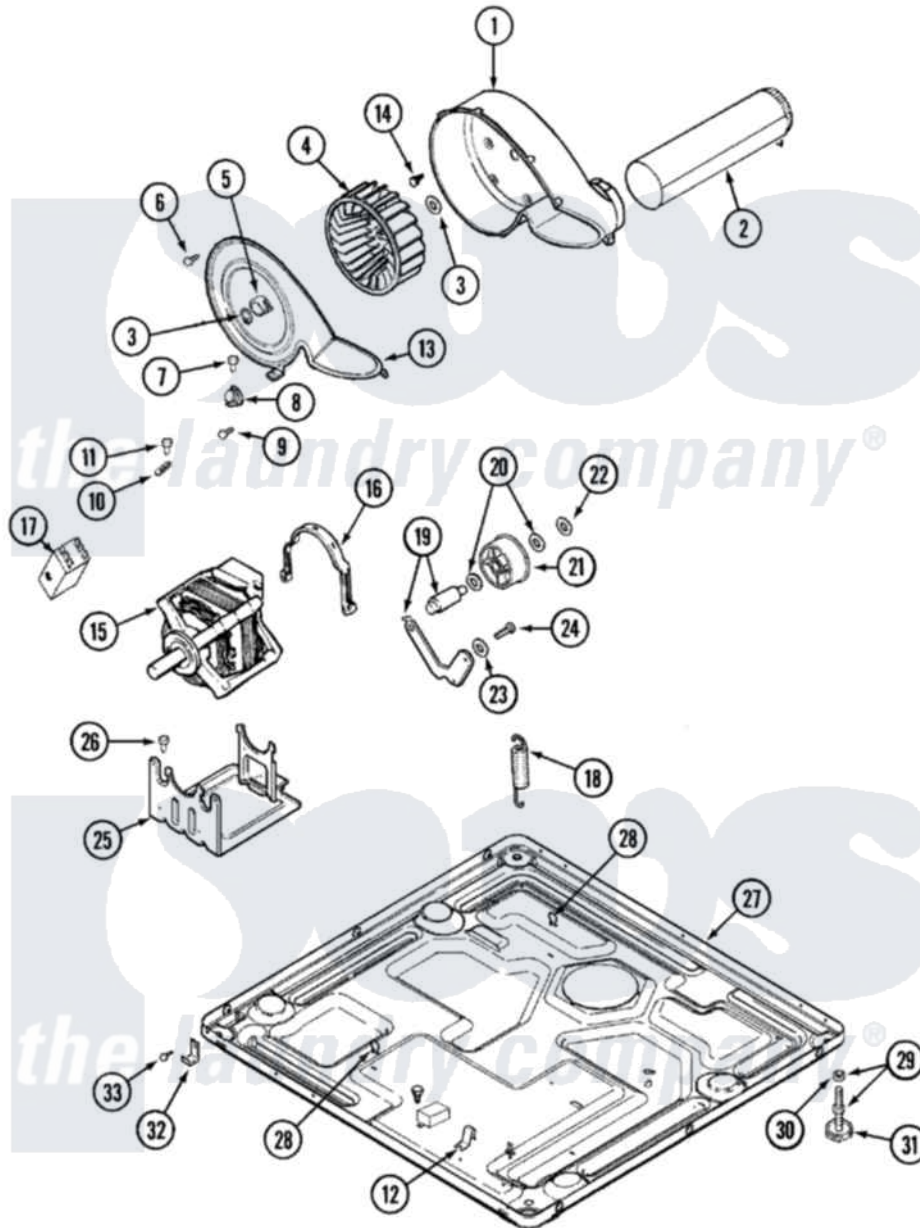

Maytag MDG2600BWW 06 - MOTOR DRIVE

Maytag Residential Maytag MDG2600BWW Dryer Parts Parts Diagram 06 - MOTOR DRIVE
 Click on the part number to view part

Item	Original Part Number	Replaced By	Status	Part Description
1	33001789			Housing, Blower
2	22001995			Screw Note: Screw, Tumbler Front And Shroud
"	33001800			Duct Assembly, Exhaust
3	410233	9703438		Ring-Retrn
4	33002797			Wheel, Blower
"	33001790			Wheel, Blower
5	312967			Clamp, Blower Housing
6	33001855	33002917		Screw, No.10-16
7	Y313561			Screw----NA
8	307250			Thermostat, Multi-Temp
10	33001762			Fuse, Thermal
11	314848	W10116760		Screw
12	22002244			Clip, Grounding
13	33001873			Cover, Blower Housing----NA
14	314818	1163839		Screw
15	33002478			Motor

"	33002795		Motor, Drive 60Hz
16	Y015825		Clip, Motor To Motor Support
17	33001854	33002478	Motor
18	33002461		Plug For Spring
"	33002157		Grommet
19	33001840	6-3705180	Idler Arm
20	Y312527		Washer, Idler Shaft
21	33001783	6-3700340	BearIng- I
22	312958	354987	Ring, Retaining
23	315772		Sleeve, Idler Arm
24	Y014874		Screw, Idler Arm And Sleeve
25	33002466	33002817	Motor Support, Offset
26	Y313561		Screw----NA
27	33002465	Not Available	BASE, (LWR)----NA
"	33002465	Not Available	BASE, (LWR)----NA
"	33002622		Base,
28	410490		Spring, Retainer Wire Harness
29	Y305086		Adjustable Leg And Nut
30	Y052740	62739	Nut, Lock
31	Y314137		Foot, Rubber
32	22002239		Clip, Front Panel
33	Y310632	1163839	Screw