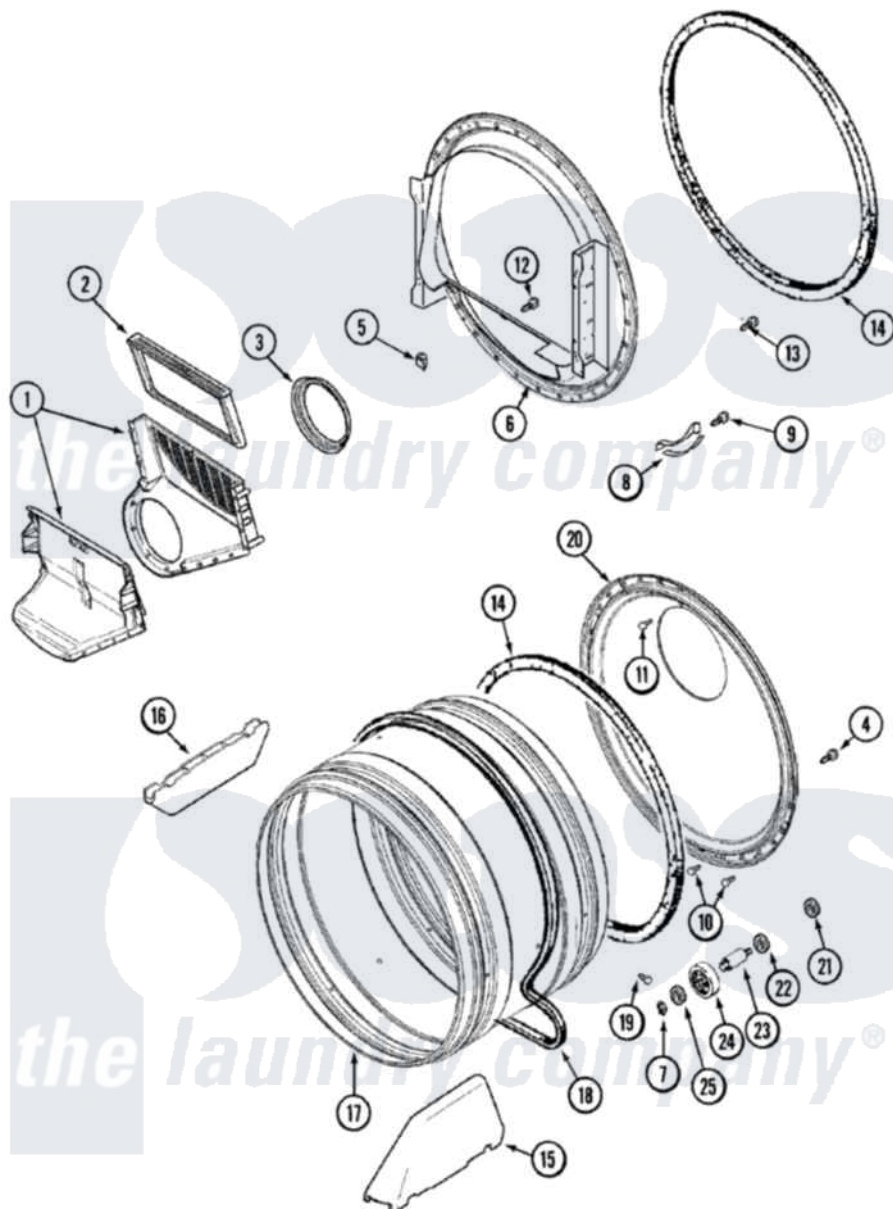

# Maytag MDG2600BWW 07 - TUMBLER

Maytag [Residential Maytag MDG2600BWW Dryer Parts](#) Parts Diagram 07 - TUMBLER  
 Click on the part number to view part

Item	Original Part Number	Replaced By	Status	Part Description
1	<a href="#">33001799</a>			Outlet Duct Assembly Note: Outlet Duct Assembly
2	<a href="#">33001808</a>			Filter, Lint
3	33001758	<a href="#">33002560</a>		Seal, Blower
4	<a href="#">33002190</a>			SCrew, C BraCe, BraCket, Cabinet
5	<a href="#">22003298</a>			Retainer, Wire
6	<a href="#">33001802</a>			Front, Tumbler
7	410233	<a href="#">9703438</a>		Ring-Retrn
8	<a href="#">306508</a>			Tumbler Bearing Kit ---W
9	<a href="#">210720</a>			Rivet, Bearing To Tumbler Frnt
10	216423	<a href="#">3370225</a>		Screw
11	<a href="#">210932</a>			Screw, No.8 X 9/16 Ctsk Note: Screw, Inlet Duct
12	312311	<a href="#">312311MAY</a>		Screw
13	33001855	<a href="#">33002917</a>		Screw, No.10-16
14	<a href="#">33001807</a>			Seal, Tumbler

15	33001756	<a href="#">33002032</a>	Baffle
16	<a href="#">33001755</a>		Baffle
17	<a href="#">33001889</a>		Tumbler
18	33001777	<a href="#">33002535</a>	V-Belt
19	33001788	<a href="#">33002973</a>	Screw, No.9-15 X 1.00 Hx WS
20	<a href="#">33003037</a>		Tumbler Back And Seal
"	<a href="#">33001801</a>		Back, Tumbler
"	<a href="#">33002779</a>		Tumbler Back And Seal As-Pack
21	<a href="#">33001443</a>		Nut, Hex
22	Y313347	<a href="#">312535</a>	Washer, Vault Mounting Brk.
23	Y312948	<a href="#">6-3129480</a>	Shaft- Tumbler
24	Y303373	<a href="#">12001541</a>	Drum Roller/Washer Assembly--W
25	<a href="#">312535</a>		Washer, Vault Mounting Brk.