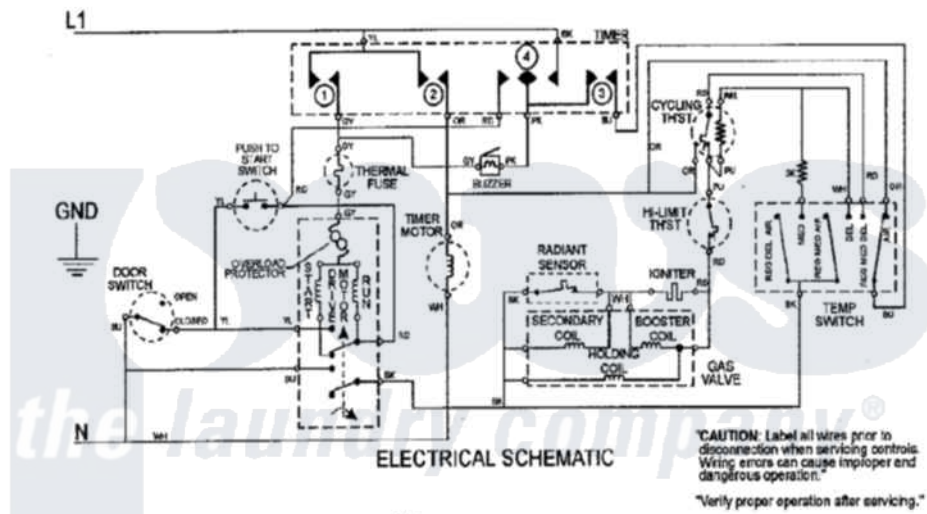

Maytag MDG2600BWW 08 - WIRING INFORMATION

Maytag Residential Maytag MDG2600BWW Dryer Parts Parts Diagram 08 - WIRING INFORMATION
 Click on the part number to view part

Item	Original Part Number	Replaced By	Status	Part Description
NI	15002735		Not Available	WIRING INFORMATION