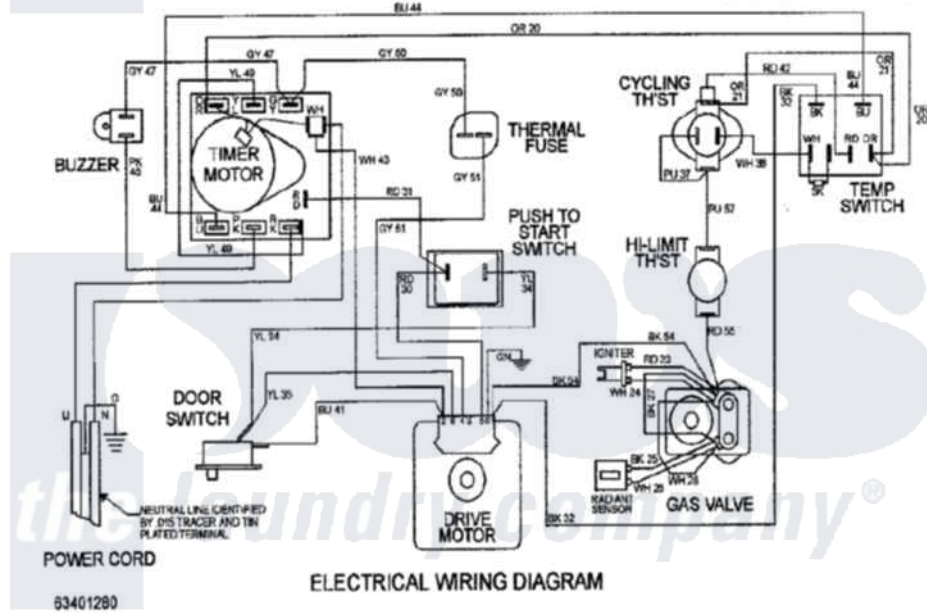

Maytag MDG2600BWW 08 - WIRING INFORMATION

Maytag Residential Maytag MDG2600BWW Dryer Parts Parts Diagram 08 - WIRING INFORMATION
 Click on the part number to view part

Item	Original Part Number	Replaced By	Status	Part Description
NI	15002735		Not Available	WIRING INFORMATION