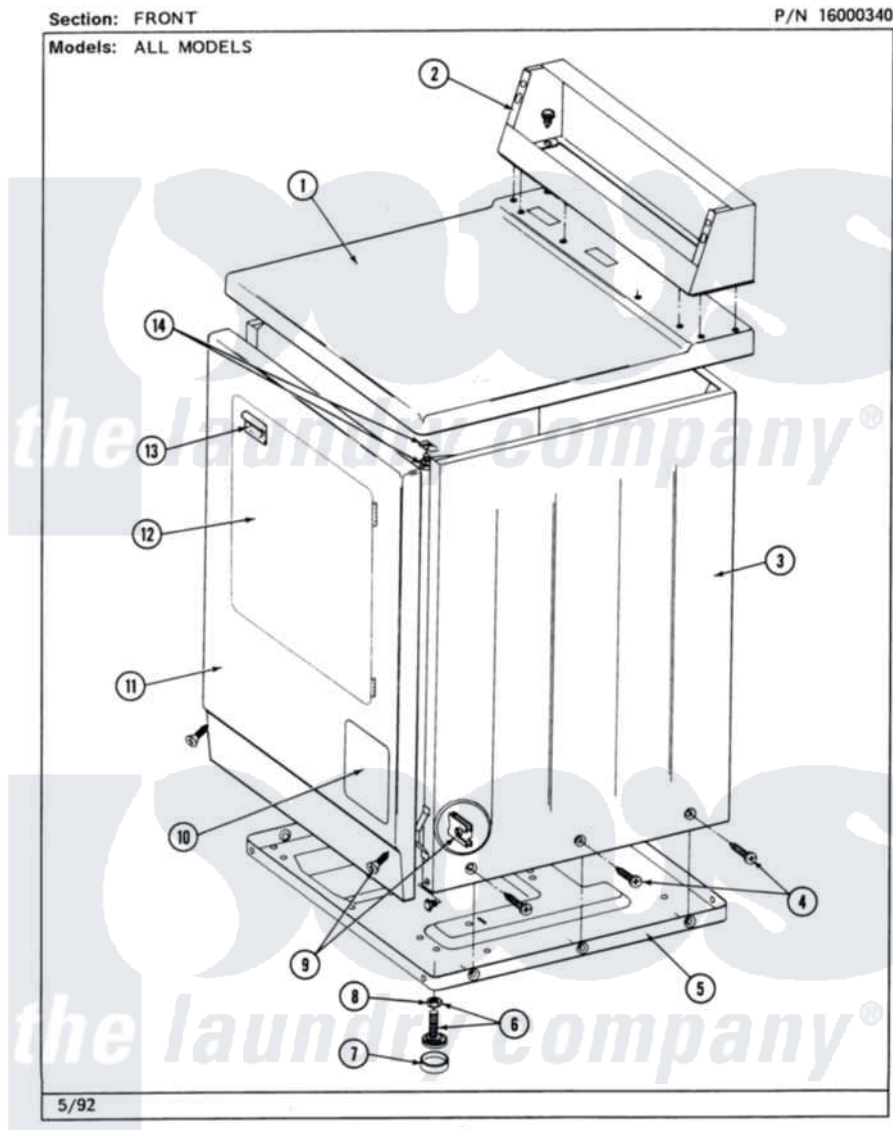

Maytag MDG26CSAAG 01 - FRONT

Maytag [Residential Maytag MDG26CSAAG Dryer Parts](#) Parts Diagram 01 - FRONT
Click on the part number to view part

Item	Original Part Number	Replaced By	Status	Part Description
001	307104			Top Cover Assembly
"	NLA		Not Available	(ALM)
002	212276	W10116760		Screw
"	NLA		Not Available	CONTROL COVER (WHT)
003	NLA		Not Available	CABINET (WHT)
"	Y310632	1163839		Screw
004	213007			Xfor Cabinet See Cabinet, Back
005	Y303361		Not Available	BASE ASSY. (UPPER & LOWER)
006	Y305086			Adjustable Leg And Nut
007	Y314137			Foot, Rubber
008	Y052740	62739		Nut, Lock
009	204439			Screw And Fstner Assembly
010	NLA		Not Available	ACCESS DOOR (WHT)
011	307998L			Front Panel----NA
"	NLA		Not Available	FRONT PANEL (WHT)

012	308061	Not Available	DOOR ASSY. COMPLETE (WHT)
"	NLA	Not Available	(ALM)
013	314946		Handle White
"	314972		Handle Door ALM
"	NLA	Not Available	(H. WHEAT)
014	204445		Screw And Fastener Assembly