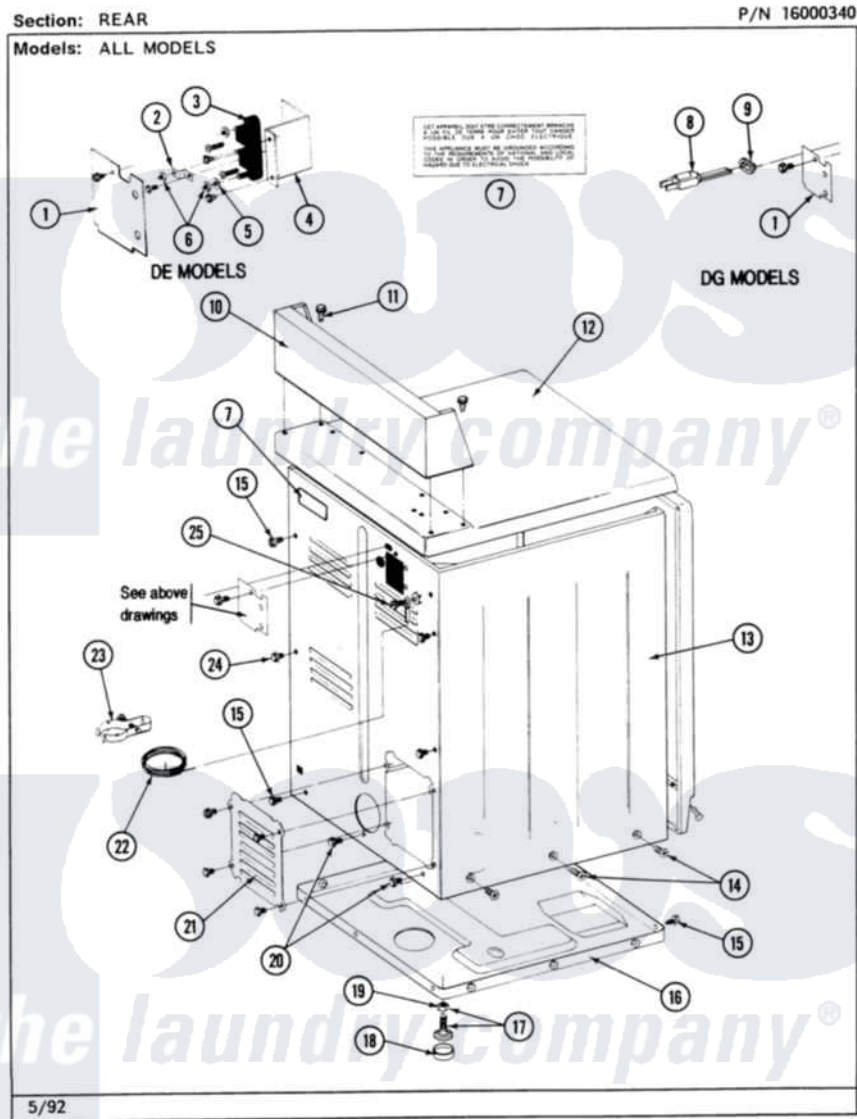

# Maytag MDG26CSAAG 02 - REAR

Maytag Residential Maytag MDG26CSAAG Dryer Parts Parts Diagram 02 - REAR  
Click on the part number to view part

Item	Original Part Number	Replaced By	Status	Part Description
001	<a href="#">Y313561</a>			Screw---NA
"	Y312905		Not Available	COVER, TERMINAL
002	Y311423	<a href="#">489483</a>		Screw 10-32 X 1/2
"	<a href="#">Y312184</a>			Strap, Grounding
003	<a href="#">400008</a>			Block, Terminal
"	Y312209	<a href="#">W10001200</a>		Screw
004	<a href="#">Y313561</a>			Screw---NA
"	Y310632	<a href="#">1163839</a>		Screw
"	<a href="#">Y312904</a>			Bracket, Terminal Block
005	<a href="#">Y311270</a>			Washer, Terminal Block
006	311484	<a href="#">112432</a>		Nut
007	214519			LABEL, ELECTRICAL INSTR. PART NOT USED-GAS MODELS ONLY
008	302521		Not Available	CORD, POWER PART NOT USED-GAS MODELS ONLY
009	<a href="#">211881</a>			Grommet, Cord Part Not Used-Gas Models Only

010	NLA		Not Available	CONTROL COVER (WHT)
011	212276	<a href="#">W10116760</a>		Screw
012	307105		Not Available	COVER, TOP ASSY. (WHT)
"	NLA		Not Available	(ALM)
013	NLA		Not Available	CABINET (WHT)
014	<a href="#">213007</a>			Xfor Cabinet See Cabinet, Back
015	<a href="#">Y313561</a>			Screw---NA
016	Y303361		Not Available	BASE ASSY. (UPPER & LOWER)
017	<a href="#">Y305086</a>			Adjustable Leg And Nut
018	<a href="#">Y314137</a>			Foot, Rubber
019	Y052740	<a href="#">62739</a>		Nut, Lock
020	Y310632	<a href="#">1163839</a>		Screw
021	211294	<a href="#">90767</a>		Screw, 8A X 3/8 HeX Washer Head Tapping
"	Y312951		Not Available	ACCESS COVER, BACK
"	<a href="#">Y313559</a>			Screw
022	<a href="#">311155</a>			Ground Wire And Clamp
023	<a href="#">301548</a>			Clamp, Ground Wire
"	NLA		Not Available	SCREW
024	Y310632	<a href="#">1163839</a>		Screw
025	NLA		Not Available	SCREW & WASHER ASSY.