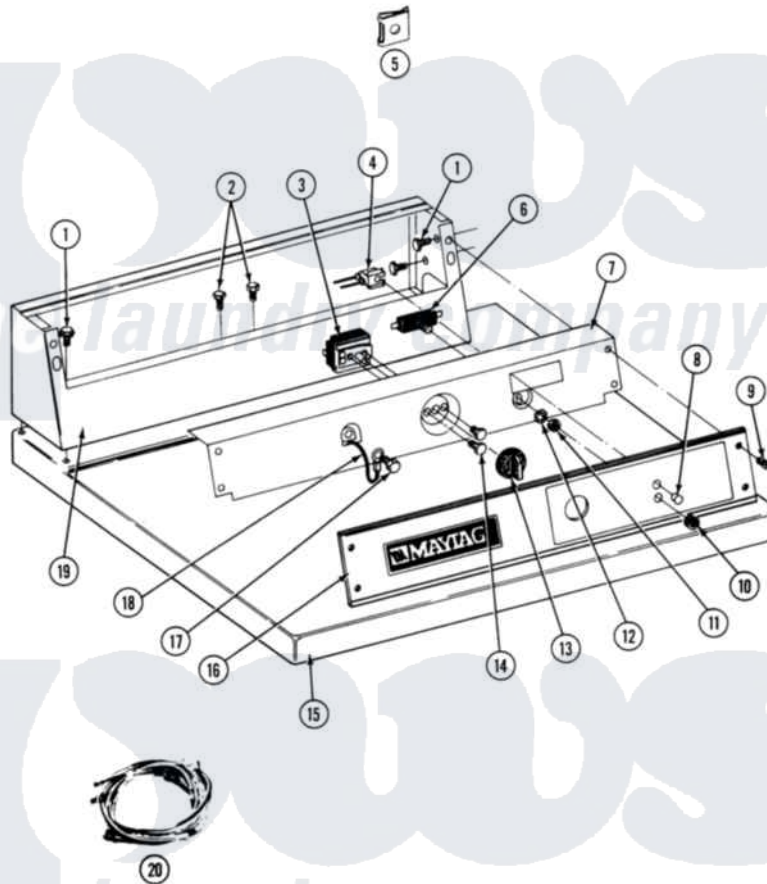

Maytag MDG26CSAAG 03 - CS CONTROL PANEL

Section: CS CONTROL PANEL

P/N 16000340

Models: MDE-MDG26CS

5/92

6

Maytag [Residential Maytag MDG26CSAAG Dryer Parts](#) Parts Diagram 03 - CS CONTROL PANEL

[Click on the part number to view part](#)

Item	Original Part Number	Replaced By	Status	Part Description
001	212276	W10116760		Screw
002	Y314322	211251		Screw, Transformer
003	307237	W10327105		Switch, Cycle Selection
004	204075		Not Available	PILOT LAMP (DG MODELS ONLY)
005	215003			Fastener, Panel And Bracket
006	306940	W10149462		Switch, Push-To-Start
007	314912		Not Available	BRACKET, CONTROL PANEL (WHT)
"	NLA		Not Available	(ALM)
008	215564			Lens, Indicator Light
009	212277			Screw, No.8 X 1/2 Inch
010	Y312702			Knurled Nut, Start Switch
011	Y312706	422617		Nut
012	312751			Lockwasher, Start Switch
013	306938			Knob, Selector Switch
014	Y313588	488234		Screw 8-32 X 1/4

015	307105	Not Available	COVER, TOP ASSY. (WHT)
"	NLA	Not Available	(ALM)
016	NLA	Not Available	CONTROL PANEL
017	211252		Screw, Ground Wire
018	205810		Wire, Ground
019	NLA	Not Available	CONTROL COVER (WHT)
020	Y307175	Not Available	WIRE HARNESS, MAIN
"	NLA	Not Available	WIRE HARNESS