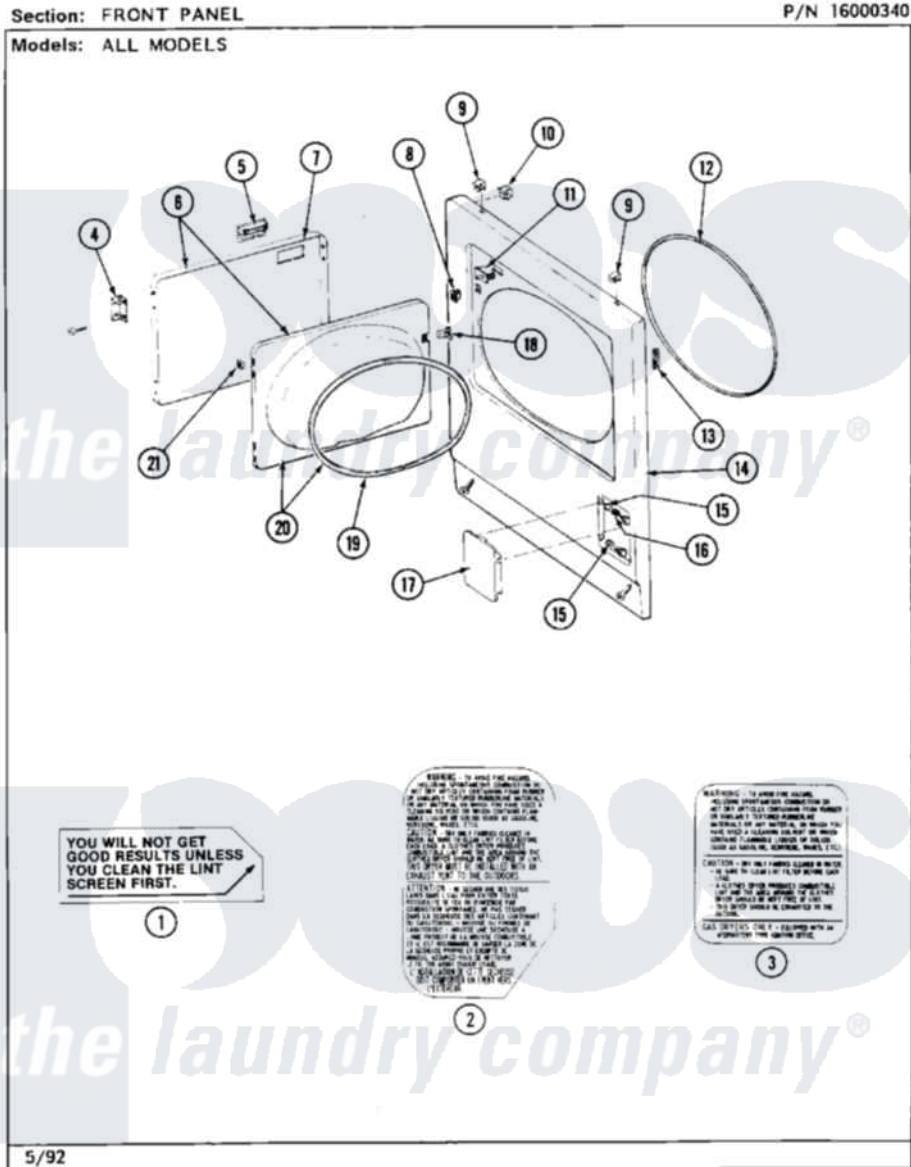

Maytag MDG26CSAAG 05 - FRONT PANEL

24

Maytag Residential Maytag MDG26CSAAG Dryer Parts Parts Diagram 05 - FRONT PANEL
Click on the part number to view part

Item	Original Part Number	Replaced By	Status	Part Description
001	Y313340			LABEL, LINT SCREEN INSTRUCTION
002	314941		Not Available	LABEL, INSTRUCTION
003	314942			INSTRUCTION LABEL
"	NLA		Not Available	INSTRUCTION LABEL
004	307099	33001230		Hinge, Door
"	Y314062			Screw, Door Hinge And Panel
005	312960	489355		Screw, 8 X 1/2
"	314946			Handle White
"	314972			Handle Door ALM
"	NLA		Not Available	(H. WHEAT)
006	NLA		Not Available	(ALM)
"	Y307111		Not Available	DOOR ASSY. COMPLETE (WHT)
007	314966			Panel, Outer
"	NLA		Not Available	(ALM)
008	306436			Door Latch Kit--W

009	212982	22001650	Fastener, Spring
010	Y310376		Clip, Door Switch Harness
011	Y305753	W10169313	Switch-Dor
012	314937		Seal, Front Panel
013	Y313907		Fastener, Twin
014	204439		Screw And Fstner Assembly
"	307998L		Front Panel----NA
"	NLA	Not Available	FRONT PANEL (WHT)
015	212949	22001866	Screw, Relay
"	NLA	Not Available	BUSHING, ACCESS STUD
016	312369		Sleeve, Access Panel Stud Part Not Used
017	NLA	Not Available	ACCESS DOOR (WHT)
018	314936	33001305	Strike, Door
"	314944	33001305	Strike, Door
019	314935	33001192	Seal, Door
020	307098	Not Available	DOOR, INNER (W/SEAL)
021	Y313910		Clip, Door Liner To Outer Panel