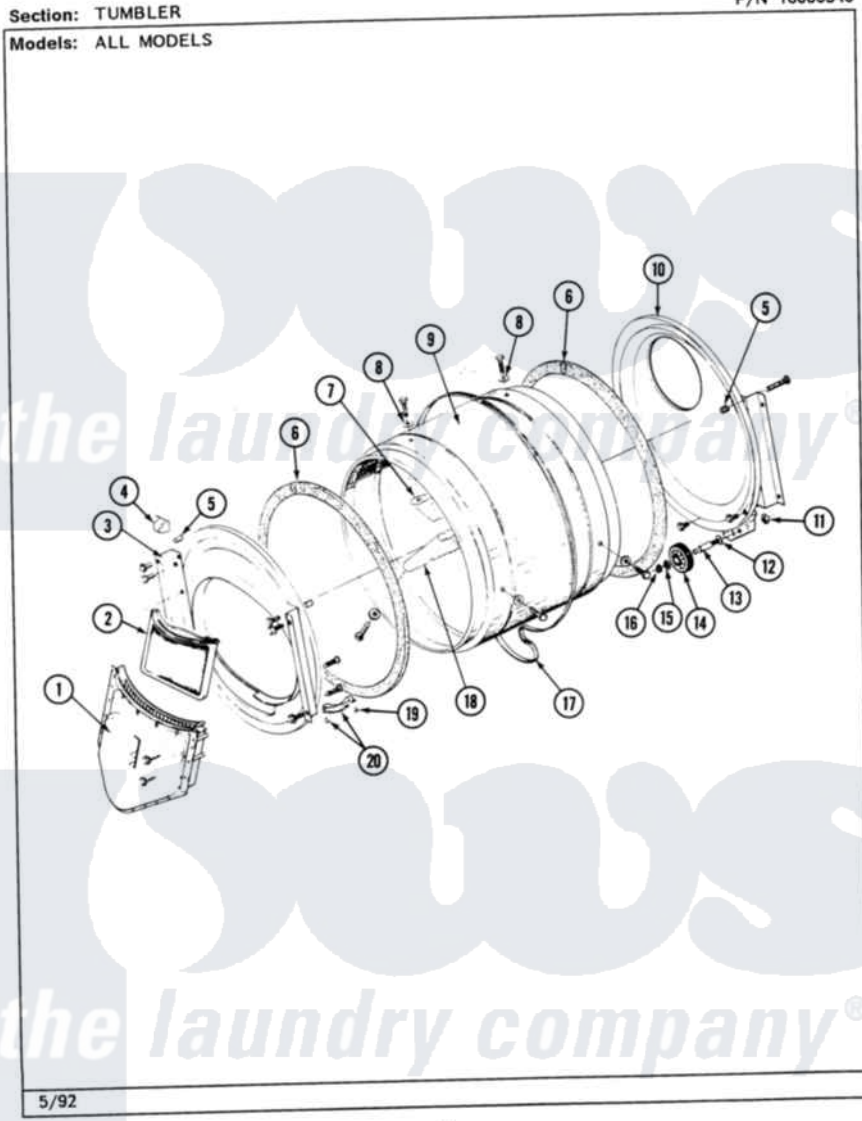

Maytag MDG26CSAAG 06 - TUMBLER

P/N 16000340

26

Maytag Residential Maytag MDG26CSAAG Dryer Parts Parts Diagram 06 - TUMBLER
Click on the part number to view part

Item	Original Part Number	Replaced By	Status	Part Description
001	Y307112	33001016		Outlet Duct Assembly
"	Y314110	33002917		Screw, No.10-16
002	307108	33002970		Lint Filte
003	307109	33001179		Front, Tumbler
"	Y313561			Screw---NA
"	NLA		Not Available	SCREW
"	Y310632	1163839		Screw
004	Y310376			Clip, Door Switch Harness
005	NLA		Not Available	COVER, THREAD
006	314820			Seal, Tumbler
007	314803	33001012		Baffle
"	Y310759			Screw, Tumbler Baffles
008	314158			Washer, Baffle To Tumbler
009	306663		Not Available	TUMBLER W/BAFFLES
"	314802		Not Available	TUMBLER W/OUT BAFFLES
010	211294	90767		Screw, 8A X 3/8 HeX Washer Head Tapping

"	Y307114	33001178	Back, Tumbler
"	Y308544	33001178	Back, Tumbler
011	312538	33001443	Nut, Hex
012	Y313347	312535	Washer, Vault Mounting Brk.
013	Y312948	6-3129480	Shaft- Tumbler
014	Y303373	12001541	Drum Roller/Washer Assembly--W
015	312535		Washer, Vault Mounting Brk.
016	410233	9703438	Ring-Retrn
017	Y312959		Poly "V" Belt For Tumbler
018	314804	33001004	Baffle, Tall
"	Y310759		Screw, Tumbler Baffles
019	210720		Rivet, Bearing To Tumbler Fmt
020	306508		Tumbler Bearing Kit ---W