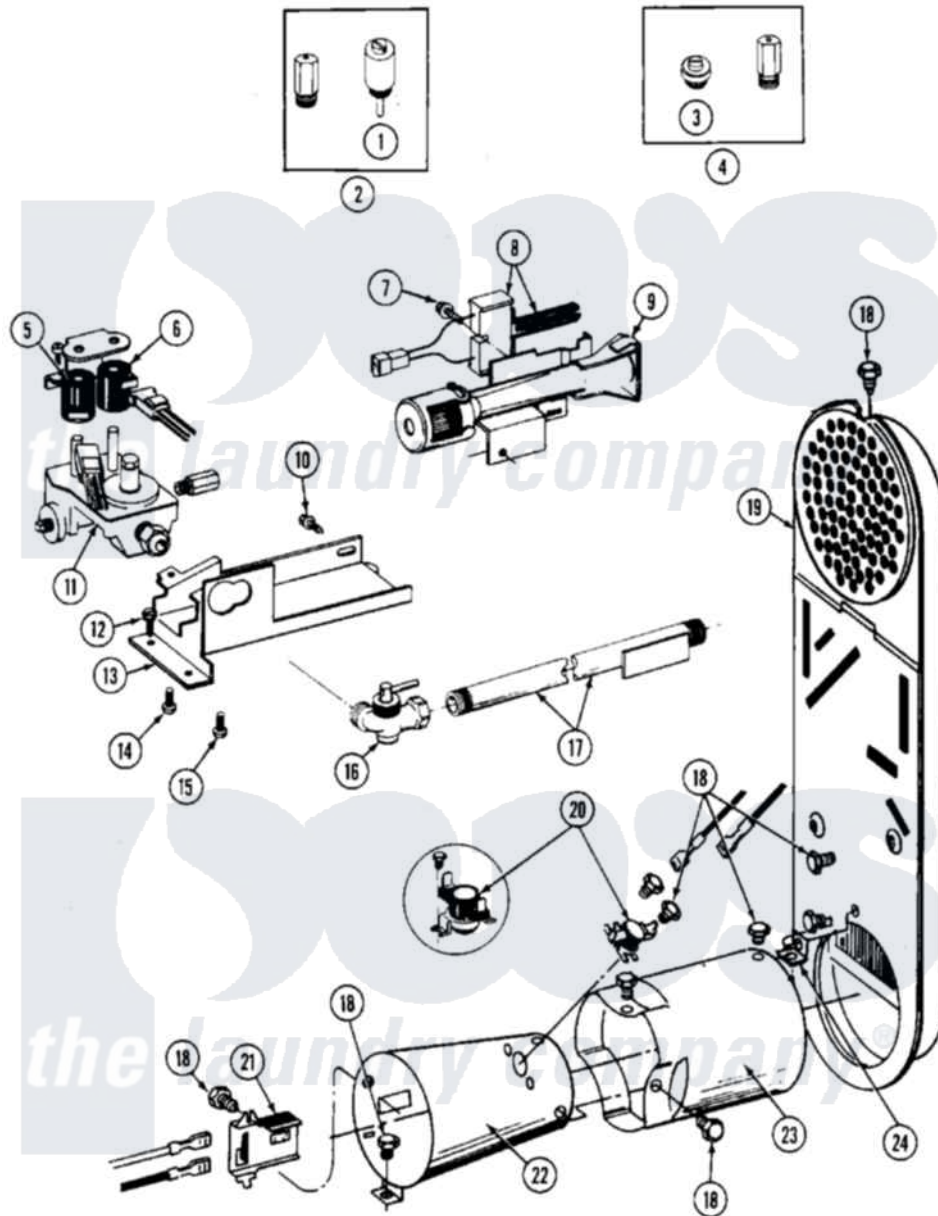

Maytag MDG26CSAAG 07 - GAS VALVE

Maytag Residential Maytag MDG26CSAAG Dryer Parts Parts Diagram 07 - GAS VALVE
 Click on the part number to view part

Item	Original Part Number	Replaced By	Status	Part Description
001	306184		Not Available	PLUG, BLOCKING (LPG REGULATOR)
002	Y308378	W10402145		LP Gas Con
003	314602	694424		Leak, Limiter
004	Y308377		Not Available	CONVERSION KIT (LP TO NATURAL)
005	306106			Coil, Holding And Booster--W
006	306105	694540		Coil, 60 Hz
007	304971			Screw Note: Screw, Igniter
008	304970	4391996		Ignitor
009	304974	33002793		Burner Assembly
010	Y310632	1163839		Screw
011	308345			Valve, Gas
012	Y313561			Screw---NA
013	314566			Gas Control Bracket
014	314082	90767		Screw, 8A X 3/8 HeX Washer Head Tapping

015	Y313559		Screw
016	Y303349		Angle Shut-Off, Gas Valve
017	Y303383	33001735	Pipe And Bracket Assembly Series 18 Not Needed Use Vavle
018	211294	90767	Screw, 8A X 3/8 HeX Washer Head Tapping
019	307119		Duct, Inlet Assembly
"	Y308504	Not Available	INLET DUCT ASSEMBLY
020	305169		Thermostat, Hi-Limit Gas
021	Y303377	338906	Radiant, Sensor
022	Y303368		Cone, Combustion
"	Y308548		Combustion Cone Assembly
023	Y303841		Cone, Extension
024	Y312890		Retainer, Heater Chamber