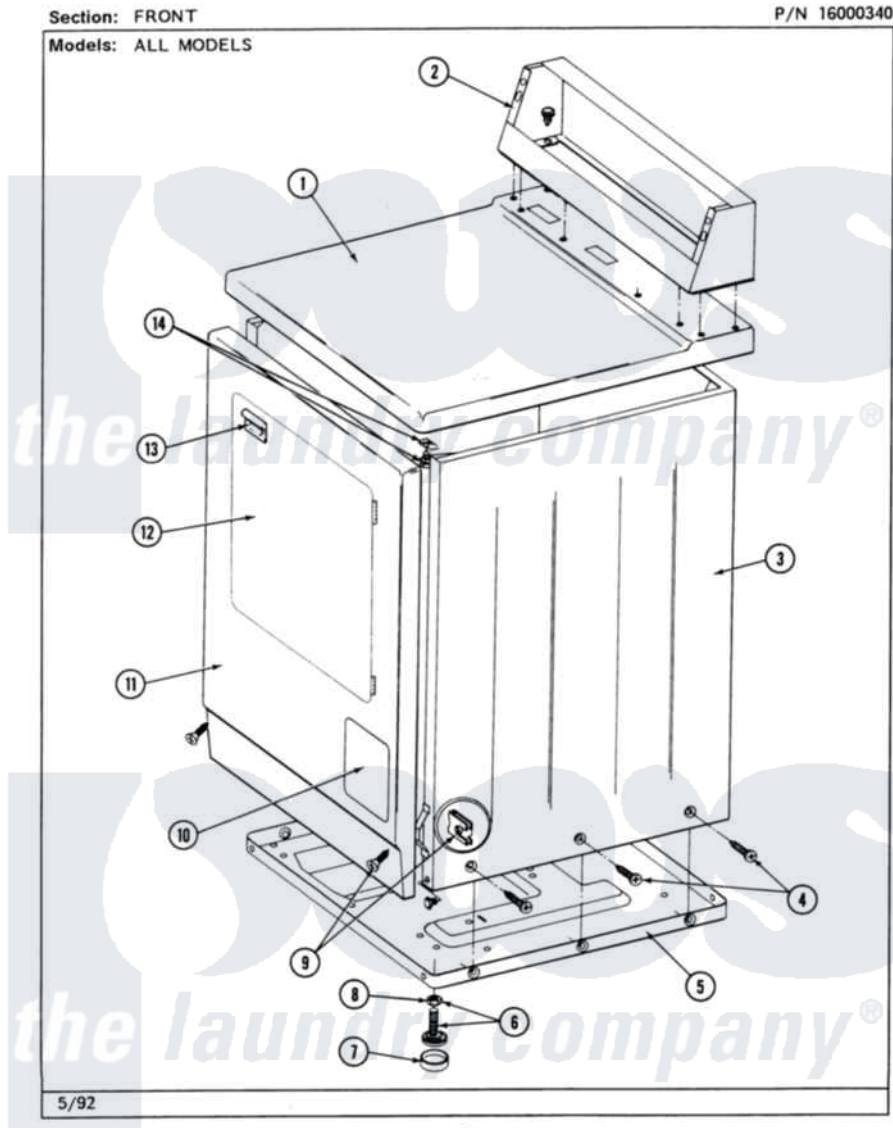

# Maytag MDG26CSAAL 01 - FRONT

Maytag [Residential Maytag MDG26CSAAL Dryer Parts](#) Parts Diagram 01 - FRONT  
Click on the part number to view part

Item	Original Part Number	Replaced By	Status	Part Description
001	<a href="#">307104</a>			Top Cover Assembly
"	NLA		Not Available	(ALM)
002	212276	<a href="#">W10116760</a>		Screw
"	NLA		Not Available	CONTROL COVER (WHT)
003	NLA		Not Available	CABINET (WHT)
"	Y310632	<a href="#">1163839</a>		Screw
004	<a href="#">213007</a>			Xfor Cabinet See Cabinet, Back
005	Y303361		Not Available	BASE ASSY. (UPPER & LOWER)
006	<a href="#">Y305086</a>			Adjustable Leg And Nut
007	<a href="#">Y314137</a>			Foot, Rubber
008	Y052740	<a href="#">62739</a>		Nut, Lock
009	<a href="#">204439</a>			Screw And Fstner Assembly
010	NLA		Not Available	ACCESS DOOR (WHT)
011	<a href="#">307998L</a>			Front Panel----NA
"	NLA		Not Available	FRONT PANEL (WHT)

012	308061	Not Available	DOOR ASSY. COMPLETE (WHT)
"	NLA	Not Available	(ALM)
013	<a href="#">314946</a>		Handle White
"	<a href="#">314972</a>		Handle Door ALM
"	NLA	Not Available	(H. WHEAT)
014	<a href="#">204445</a>		Screw And Fastener Assembly