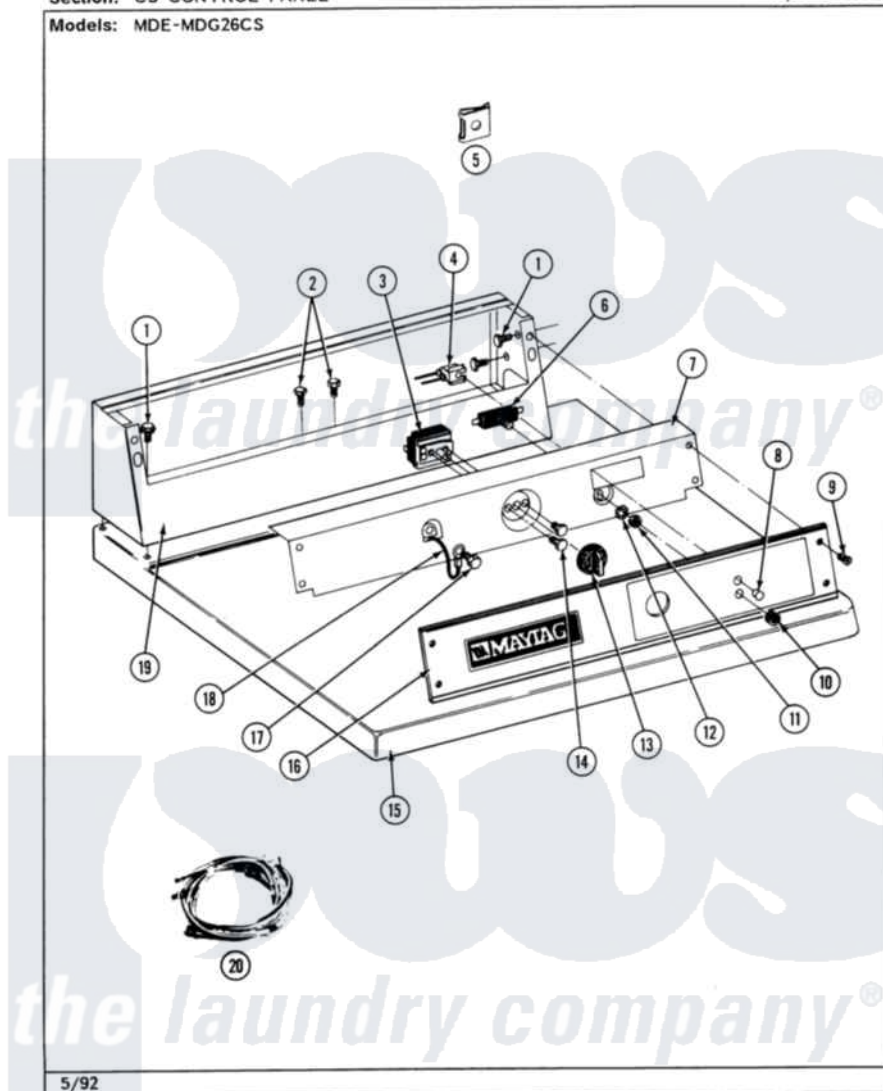

Maytag MDG26CSAAL 03 - CS CONTROL PANEL

Section: CS CONTROL PANEL

P/N 16000340

Models: MDE-MDG26CS

5/92

6

Maytag [Residential Maytag MDG26CSAAL Dryer Parts](#) Parts Diagram 03 - CS CONTROL PANEL

[Click on the part number to view part](#)

Item	Original Part Number	Replaced By	Status	Part Description
001	212276	W10116760		Screw
002	Y314322	211251		Screw, Transformer
003	307237	W10327105		Switch, Cycle Selection
004	204075		Not Available	PILOT LAMP (DG MODELS ONLY)
005	215003			Fastener, Panel And Bracket
006	306940	W10149462		Switch, Push-To-Start
007	314912		Not Available	BRACKET, CONTROL PANEL (WHT)
"	NLA		Not Available	(ALM)
008	215564			Lens, Indicator Light
009	212277			Screw, No.8 X 1/2 Inch
010	Y312702			Knurled Nut, Start Switch
011	Y312706	422617		Nut
012	312751			Lockwasher, Start Switch
013	306938			Knob, Selector Switch
014	Y313588	488234		Screw 8-32 X 1/4

015	307105	Not Available	COVER, TOP ASSY. (WHT)
"	NLA	Not Available	(ALM)
016	NLA	Not Available	CONTROL PANEL
017	211252		Screw, Ground Wire
018	205810		Wire, Ground
019	NLA	Not Available	CONTROL COVER (WHT)
020	Y307175	Not Available	WIRE HARNESS, MAIN
"	NLA	Not Available	WIRE HARNESS