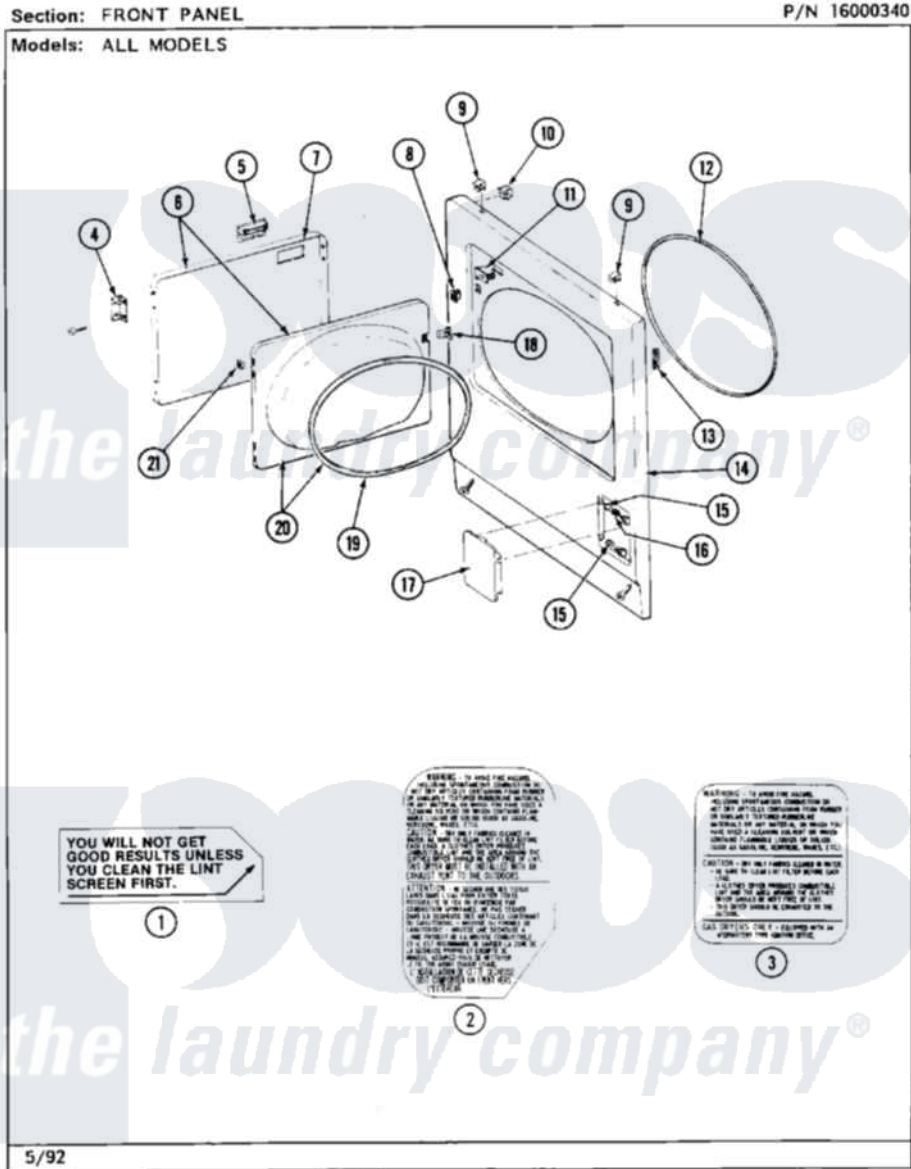

Maytag MDG26CSAAL 05 - FRONT PANEL

24

Maytag [Residential Maytag MDG26CSAAL Dryer Parts](#) Parts Diagram 05 - FRONT PANEL
Click on the part number to view part

Item	Original Part Number	Replaced By	Status	Part Description
001	Y313340			LABEL, LINT SCREEN INSTRUCTION
002	314941		Not Available	LABEL, INSTRUCTION
003	314942			INSTRUCTION LABEL
"	NLA		Not Available	INSTRUCTION LABEL
004	307099	33001230		Hinge, Door
"	Y314062			Screw, Door Hinge And Panel
005	312960	489355		Screw, 8 X 1/2
"	314946			Handle White
"	314972			Handle Door ALM
"	NLA		Not Available	(H. WHEAT)
006	NLA		Not Available	(ALM)
"	Y307111		Not Available	DOOR ASSY. COMPLETE (WHT)
007	314966			Panel, Outer
"	NLA		Not Available	(ALM)
008	306436			Door Latch Kit--W

009	212982	22001650	Fastener, Spring
010	Y310376		Clip, Door Switch Harness
011	Y305753	W10169313	Switch-Dor
012	314937		Seal, Front Panel
013	Y313907		Fastener, Twin
014	204439		Screw And Fstner Assembly
"	307998L		Front Panel----NA
"	NLA	Not Available	FRONT PANEL (WHT)
015	212949	22001866	Screw, Relay
"	NLA	Not Available	BUSHING, ACCESS STUD
016	312369		Sleeve, Access Panel Stud Part Not Used
017	NLA	Not Available	ACCESS DOOR (WHT)
018	314936	33001305	Strike, Door
"	314944	33001305	Strike, Door
019	314935	33001192	Seal, Door
020	307098	Not Available	DOOR, INNER (W/SEAL)
021	Y313910		Clip, Door Liner To Outer Panel