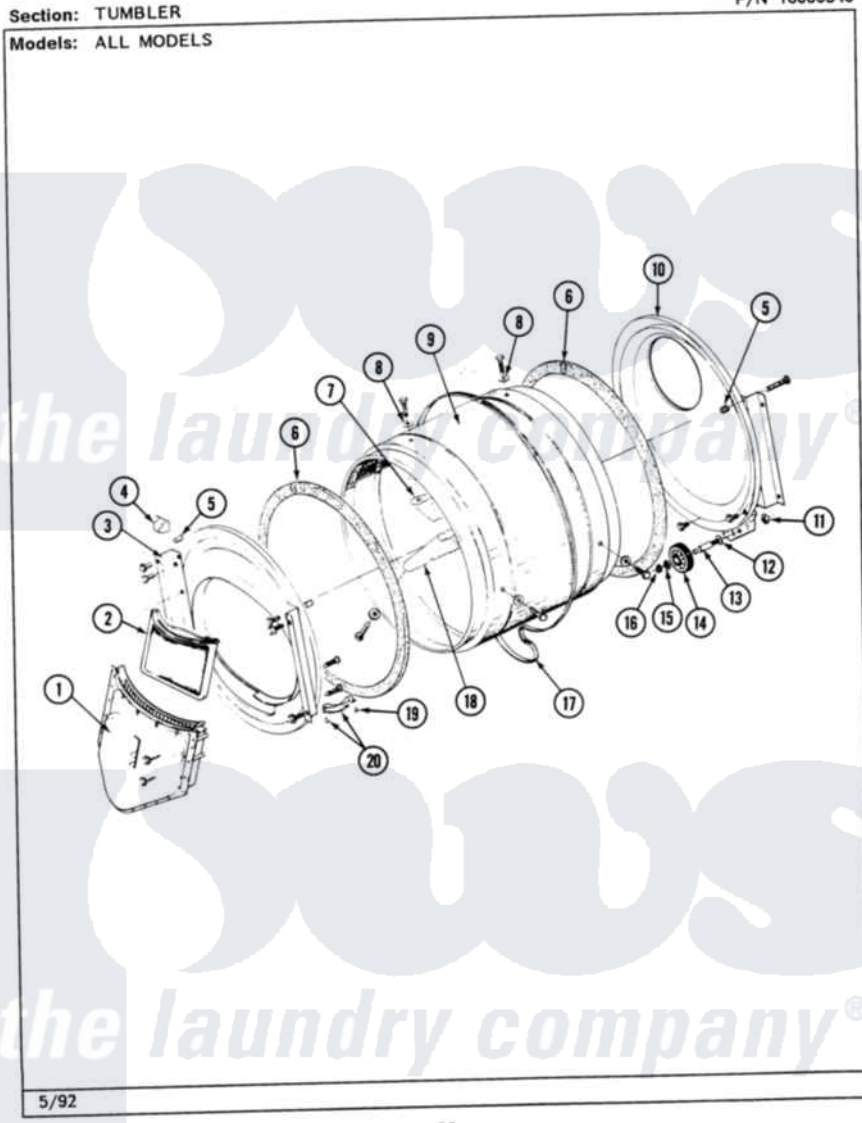

# Maytag MDG26CSAAL 06 - TUMBLER

P/N 16000340

26

Maytag Residential Maytag MDG26CSAAL Dryer Parts Parts Diagram 06 - TUMBLER  
Click on the part number to view part

Item	Original Part Number	Replaced By	Status	Part Description
001	Y307112	<a href="#">33001016</a>		Outlet Duct Assembly
"	Y314110	<a href="#">33002917</a>		Screw, No.10-16
002	307108	<a href="#">33002970</a>		Lint Filte
003	307109	<a href="#">33001179</a>		Front, Tumbler
"	<a href="#">Y313561</a>			Screw---NA
"	NLA		Not Available	SCREW
"	Y310632	<a href="#">1163839</a>		Screw
004	<a href="#">Y310376</a>			Clip, Door Switch Harness
005	NLA		Not Available	COVER, THREAD
006	<a href="#">314820</a>			Seal, Tumbler
007	314803	<a href="#">33001012</a>		Baffle
"	<a href="#">Y310759</a>			Screw, Tumbler Baffles
008	<a href="#">314158</a>			Washer, Baffle To Tumbler
009	306663		Not Available	TUMBLER W/BAFFLES
"	314802		Not Available	TUMBLER W/OUT BAFFLES
010	211294	<a href="#">90767</a>		Screw, 8A X 3/8 HeX Washer Head Tapping

"	Y307114	<a href="#">33001178</a>	Back, Tumbler
"	Y308544	<a href="#">33001178</a>	Back, Tumbler
011	312538	<a href="#">33001443</a>	Nut, Hex
012	Y313347	<a href="#">312535</a>	Washer, Vault Mounting Brk.
013	Y312948	<a href="#">6-3129480</a>	Shaft- Tumbler
014	Y303373	<a href="#">12001541</a>	Drum Roller/Washer Assembly--W
015	<a href="#">312535</a>		Washer, Vault Mounting Brk.
016	410233	<a href="#">9703438</a>	Ring-Retrn
017	<a href="#">Y312959</a>		Poly "V" Belt For Tumbler
018	314804	<a href="#">33001004</a>	Baffle, Tall
"	<a href="#">Y310759</a>		Screw, Tumbler Baffles
019	<a href="#">210720</a>		Rivet, Bearing To Tumbler Fmt
020	<a href="#">306508</a>		Tumbler Bearing Kit ---W