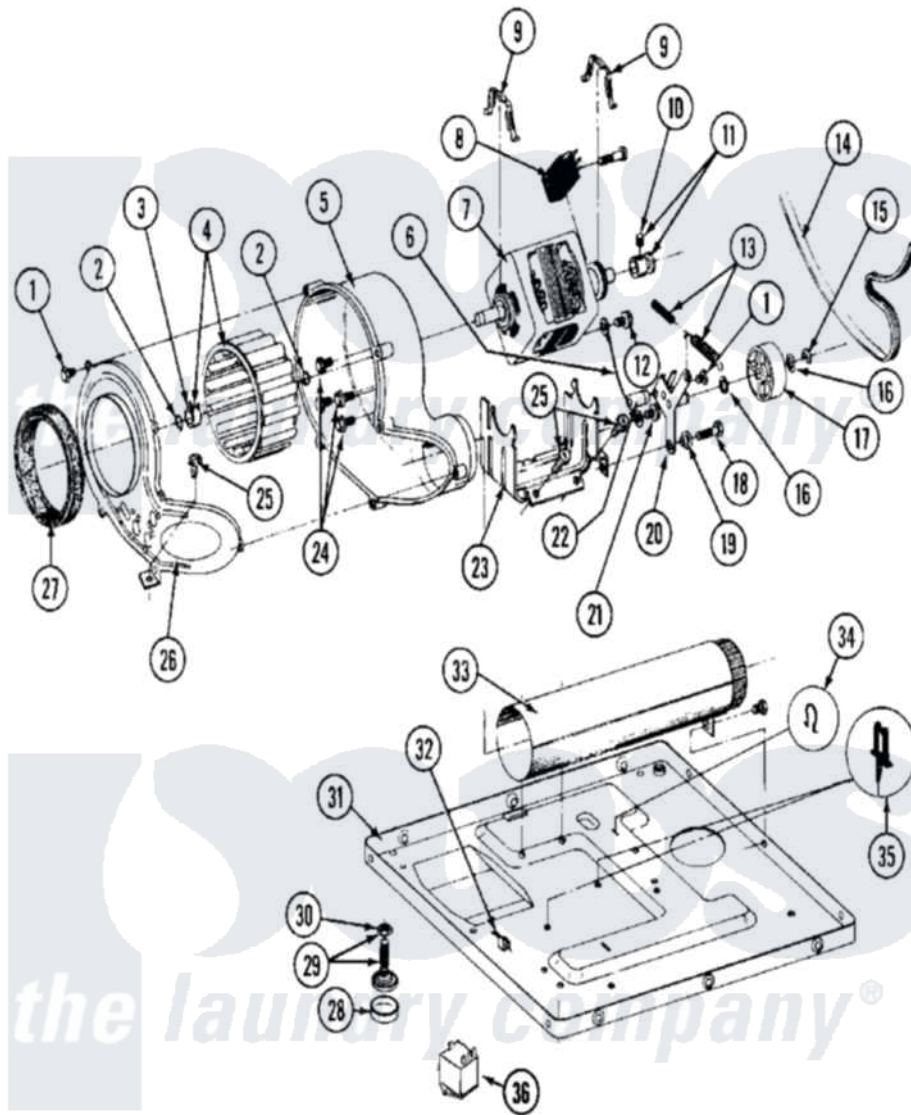

Maytag MDG26CSAAL 08 - MOTOR DRIVE, BLOWER & BASE FRAME

Maytag Residential Maytag MDG26CSAAL Dryer Parts Parts Diagram 08 - MOTOR DRIVE, BLOWER & BASE FRAME
 Click on the part number to view part

Item	Original Part Number	Replaced By	Status	Part Description
001	Y312961	W10116751		Screw
002	410233	9703438		Ring-Retrn
003	312967			Clamp, Blower Housing
004	Y303836			Blower Wheel Assembly And Clamp
005	Y312893			Housing, Blower
006	901220			Ground Wire
007	Y303358	W10410999		Motor-Drive
008	NLA		Not Available	SWITCH, MOTOR START-PROD.
"	Y303877		Not Available	SWITCH, MOTOR EXTERNAL START No.303358-2, No.303358-4, 303358-7
"	Y303879			Switch, Motor External Start
009	Y015825			Clip, Motor To Motor Support
010	Y053241			Set Screw, Motor Pulley
011	Y305185	6-3051850		Pulley- MO
012	910343	488234		Screw 8-32 X 1/4

013	Y303945		IDLER SPRING ASSY. W/PLUG
014	Y312959		Poly "V" Belt For Tumbler
015	312958	354987	Ring, Retaining
016	Y312527		Washer, Idler Shaft
017	Y303705	6-3037050	Pulley- ID
018	Y014874		Screw, Idler Arm And Sleeve
019	Y312894	315772	Sleeve, Idler Arm
020	Y303363	6-3033630	Idler Arm
021	211294	90767	Screw, 8A X 3/8 HeX Washer Head Tapping
022	Y313582	W10116756	Spacer
023	NLA		Not Available
024	Y310632	1163839	SUPPORT, MOTOR
025	Y313561		Screw---NA
026	314778		Not Available
027	Y312901		COVER, BLOWER HOUSING
028	210684		Seal, Housing Cover
029	Y302699	22003428	Foot, Adjustable Leg
030	210385		Leg, Adjustable
031	Y303361		Not Available
032	Y310376		BASE ASSY. (UPPER & LOWER)
033	Y303442		Clip, Door Switch Harness
034	410490		EXHAUST DUCT ASSEMBLY
035	Y313262	W10116752	Spring, Retainer Wire Harness
036	306199		Retainer- Relay, Heater