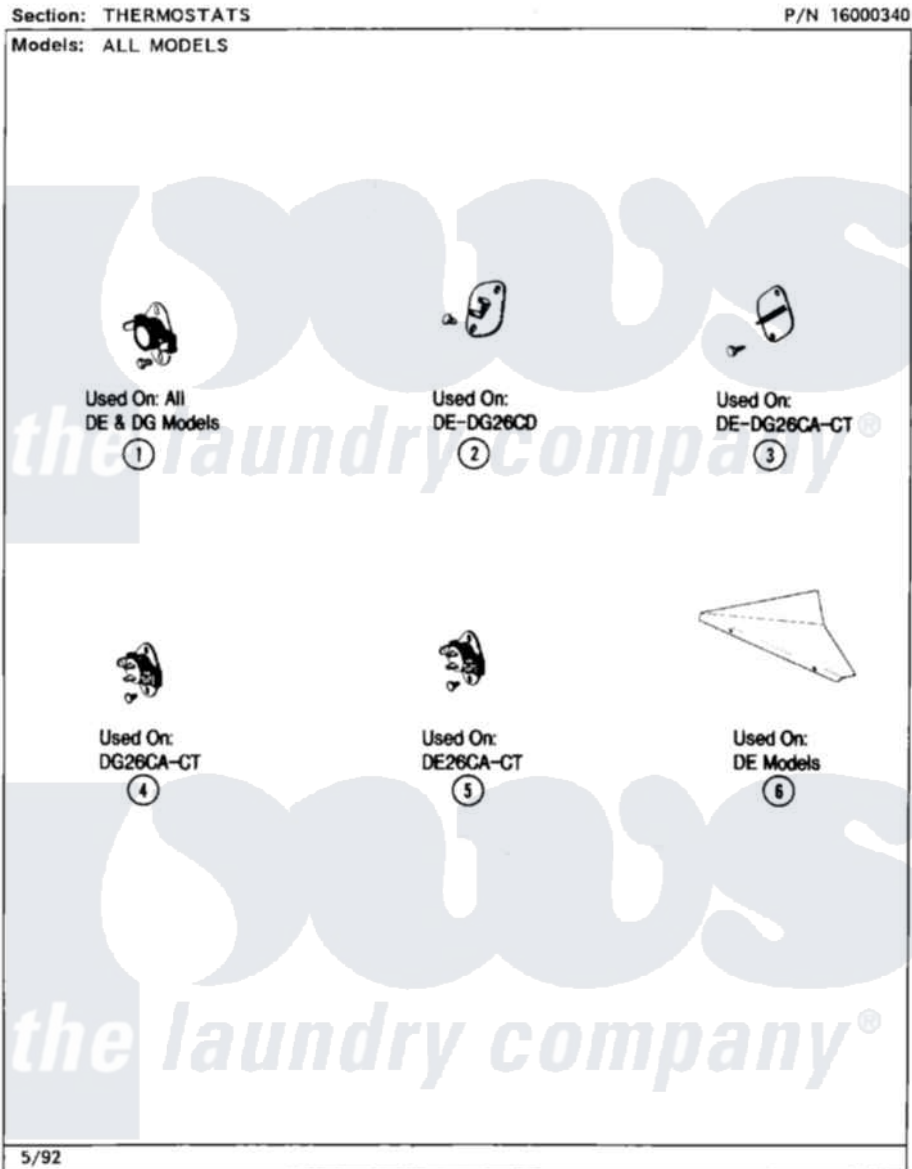

Maytag MDG26CSAAL 09 - THERMOSTATS

Maytag Residential Maytag MDG26CSAAL Dryer Parts Parts Diagram 09 - THERMOSTATS
Click on the part number to view part

Item	Original Part Number	Replaced By	Status	Part Description
001	211294	90767		Screw, 8A X 3/8 HeX Washer Head Tapping
"	303392			Thermostat, Cycling
002	211294	90767		Screw, 8A X 3/8 HeX Washer Head Tapping
"	306056			Thermistor Temp. Control Part Not Used Mde/G26pc Only.
003	306604			Cut-Off, Thermal Part Not Used
"	314848	W10116760		Screw
"	NLA		Not Available	SCREW
004	211294	90767		Screw, 8A X 3/8 HeX Washer Head Tapping
"	306966			Thermostat, Multi-Temp Part Not Used Mdg26ct-MN Only
005	211294	90767		Screw, 8A X 3/8 HeX Washer Head Tapping
"	306967			Thermostat, Multi-Temp Part Not Used Mde26ct-MN Only

006 315122

Not Available

COVER, THERMOSTAT
PART NOT USED (MDE
ONLY)

" Y310632

[1163839](#)

Screw