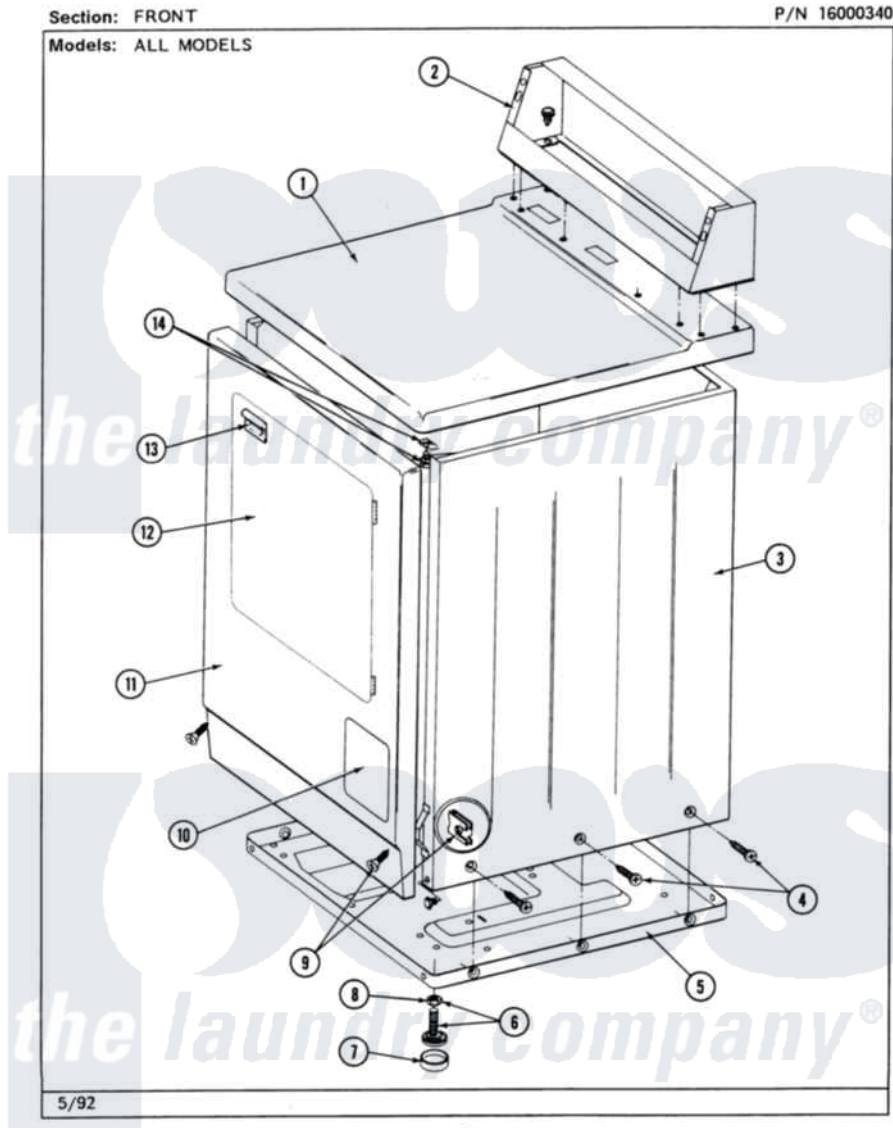

# Maytag MDG26CSAAW 01 - FRONT

Maytag [Residential Maytag MDG26CSAAW Dryer Parts](#) Parts Diagram 01 - FRONT  
Click on the part number to view part

Item	Original Part Number	Replaced By	Status	Part Description
001	<a href="#">307104</a>			Top Cover Assembly
"	NLA		Not Available	(ALM)
002	212276	<a href="#">W10116760</a>		Screw
"	NLA		Not Available	CONTROL COVER (WHT)
003	NLA		Not Available	CABINET (WHT)
"	Y310632	<a href="#">1163839</a>		Screw
004	<a href="#">213007</a>			Xfor Cabinet See Cabinet, Back
005	Y303361		Not Available	BASE ASSY. (UPPER & LOWER)
006	<a href="#">Y305086</a>			Adjustable Leg And Nut
007	<a href="#">Y314137</a>			Foot, Rubber
008	Y052740	<a href="#">62739</a>		Nut, Lock
009	<a href="#">204439</a>			Screw And Fstner Assembly
010	NLA		Not Available	ACCESS DOOR (WHT)
011	<a href="#">307998L</a>			Front Panel----NA
"	NLA		Not Available	FRONT PANEL (WHT)

012	308061	Not Available	DOOR ASSY. COMPLETE (WHT)
"	NLA	Not Available	(ALM)
013	<a href="#">314946</a>		Handle White
"	<a href="#">314972</a>		Handle Door ALM
"	NLA	Not Available	(H. WHEAT)
014	<a href="#">204445</a>		Screw And Fastener Assembly