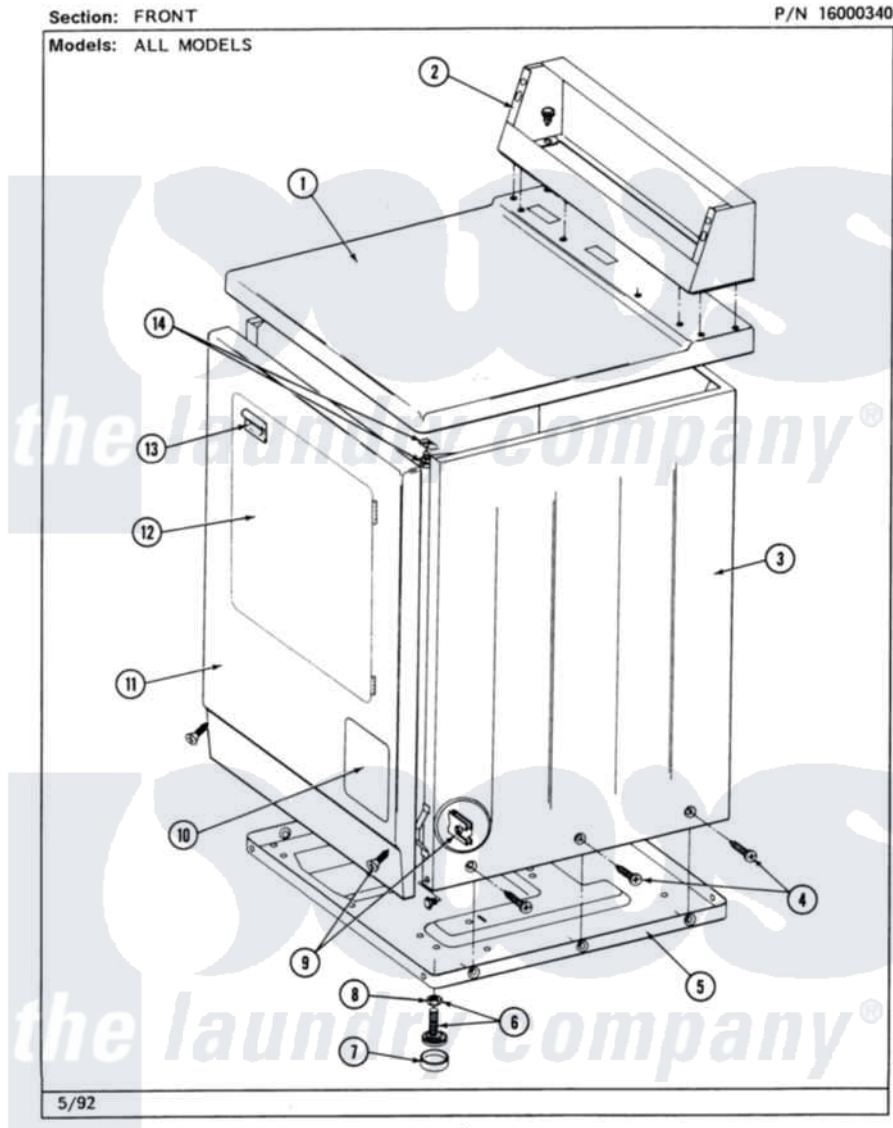

Maytag MDG26CSABG 01 - FRONT

2

Maytag [Residential Maytag MDG26CSABG Dryer Parts](#) Parts Diagram 01 - FRONT
Click on the part number to view part

Item	Original Part Number	Replaced By	Status	Part Description
001	307104			Top Cover Assembly
"	NLA		Not Available	(ALM)
002	212276	W10116760		Screw
"	NLA		Not Available	CONTROL COVER (WHT)
003	NLA		Not Available	CABINET (WHT)
"	Y310632	1163839		Screw
004	213007			Xfor Cabinet See Cabinet, Back
005	Y303361		Not Available	BASE ASSY. (UPPER & LOWER)
006	Y305086			Adjustable Leg And Nut
007	Y314137			Foot, Rubber
008	Y052740	62739		Nut, Lock
009	204439			Screw And Fstner Assembly
010	NLA		Not Available	ACCESS DOOR (WHT)
011	307998L			Front Panel----NA
"	NLA		Not Available	FRONT PANEL (WHT)

012	308061	Not Available	DOOR ASSY. COMPLETE (WHT)
"	NLA	Not Available	(ALM)
013	314946		Handle White
"	314972		Handle Door ALM
"	NLA	Not Available	(H. WHEAT)
014	204445		Screw And Fastener Assembly