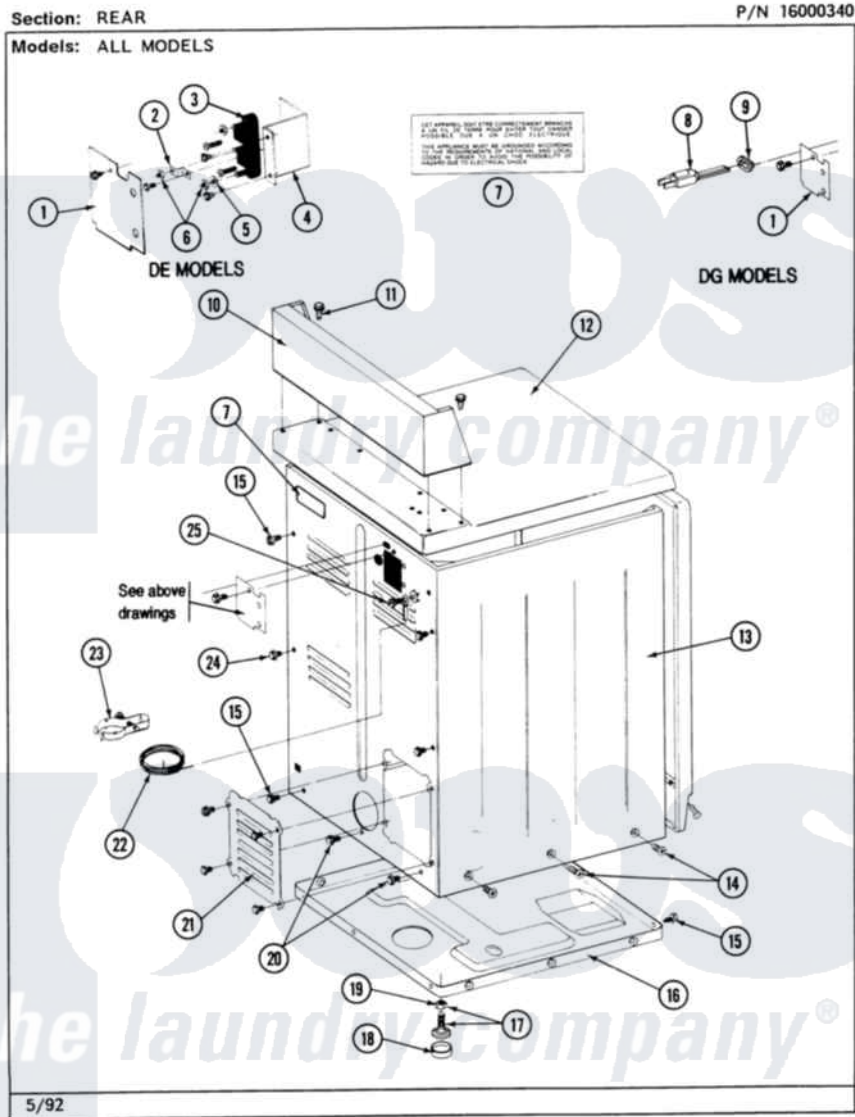

Maytag MDG26CSABL 02 - REAR

4

Maytag [Residential Maytag MDG26CSABL Dryer Parts](#) Parts Diagram 02 - REAR
Click on the part number to view part

Item	Original Part Number	Replaced By	Status	Part Description
001	Y313561			Screw---NA
"	Y312905		Not Available	COVER, TERMINAL
002	Y311423	489483		Screw 10-32 X 1/2
"	Y312184			Strap, Grounding
003	400008			Block, Terminal
"	Y312209	W10001200		Screw
004	Y313561			Screw---NA
"	Y310632	1163839		Screw
"	Y312904			Bracket, Terminal Block
005	Y311270			Washer, Terminal Block
006	311484	112432		Nut
007	214519			LABEL, ELECTRICAL INSTR. PART NOT USED-GAS MODELS ONLY
008	302521		Not Available	CORD, POWER PART NOT USED-GAS MODELS ONLY
009	211881			Grommet, Cord Part Not Used- Gas Models Only

010	NLA		Not Available	CONTROL COVER (WHT)
011	212276	W10116760		Screw
012	307105		Not Available	COVER, TOP ASSY. (WHT)
"	NLA		Not Available	(ALM)
013	NLA		Not Available	CABINET (WHT)
014	213007			Xfor Cabinet See Cabinet, Back
015	Y313561			Screw---NA
016	Y303361		Not Available	BASE ASSY. (UPPER & LOWER)
017	Y305086			Adjustable Leg And Nut
018	Y314137			Foot, Rubber
019	Y052740	62739		Nut, Lock
020	Y310632	1163839		Screw
021	211294	90767		Screw, 8A X 3/8 HeX Washer Head Tapping
"	Y312951		Not Available	ACCESS COVER, BACK
"	Y313559			Screw
022	311155			Ground Wire And Clamp
023	301548			Clamp, Ground Wire
"	NLA		Not Available	SCREW
024	Y310632	1163839		Screw
025	NLA		Not Available	SCREW & WASHER ASSY.