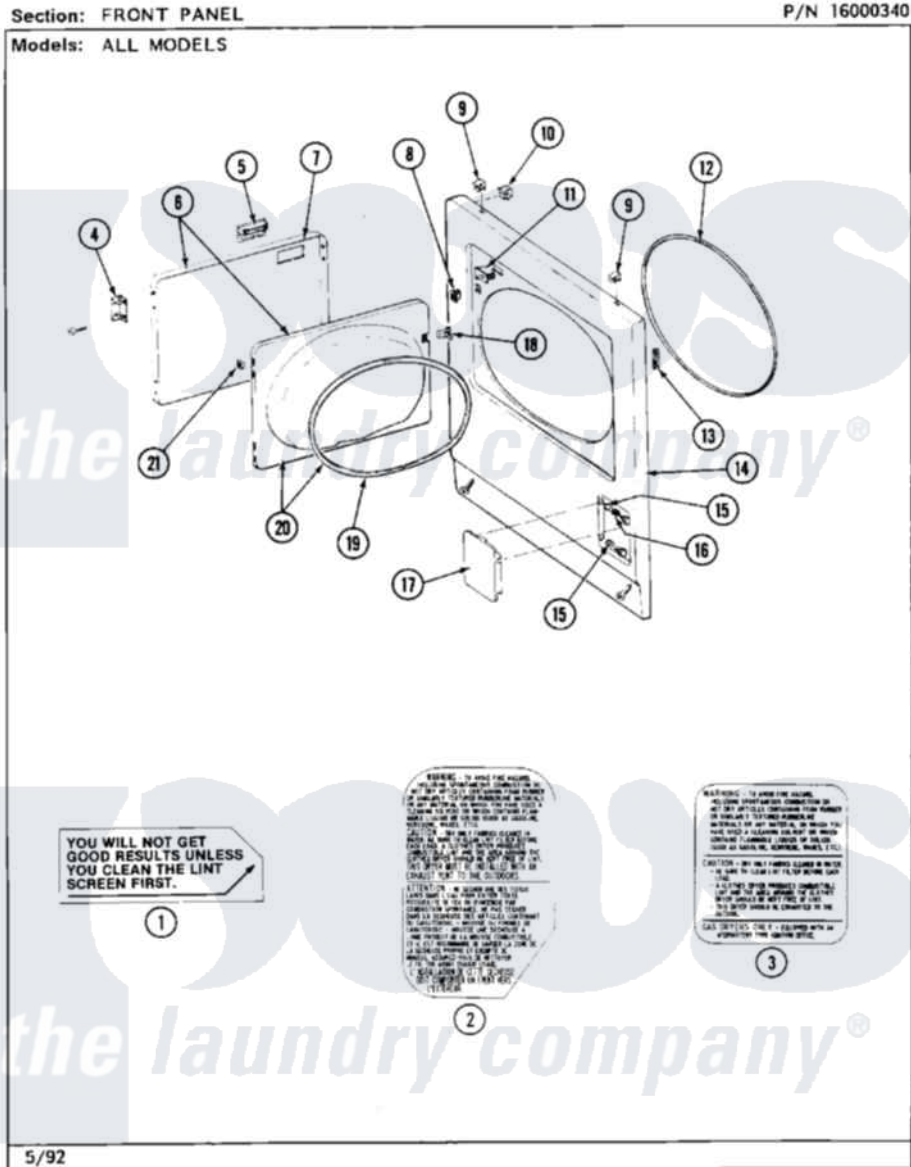

# Maytag MDG26CSABL 05 - FRONT PANEL

24

Maytag [Residential Maytag MDG26CSABL Dryer Parts](#) Parts Diagram 05 - FRONT PANEL  
Click on the part number to view part

Item	Original Part Number	Replaced By	Status	Part Description
001	Y313340			LABEL, LINT SCREEN INSTRUCTION
002	314941		Not Available	LABEL, INSTRUCTION
003	NLA		Not Available	INSTRUCTION LABEL
004	307099	<a href="#">33001230</a>		Hinge, Door
"	<a href="#">Y314062</a>			Screw, Door Hinge And Panel
005	312960	<a href="#">489355</a>		Screw, 8 X 1/2
"	<a href="#">314946</a>			Handle White
"	<a href="#">314972</a>			Handle Door ALM
"	NLA		Not Available	(H. WHEAT)
006	NLA		Not Available	(ALM)
"	Y307111		Not Available	DOOR ASSY. COMPLETE (WHT)
007	<a href="#">314966</a>			Panel, Outer
"	NLA		Not Available	(ALM)
008	<a href="#">306436</a>			Door Latch Kit--W
009	212982	<a href="#">22001650</a>		Fastener, Spring

010	<a href="#">Y310376</a>		Clip, Door Switch Harness
011	Y305753	<a href="#">W10169313</a>	Switch-Dor
012	<a href="#">314937</a>		Seal, Front Panel
013	<a href="#">Y313907</a>		Fastener, Twin
014	<a href="#">204439</a>		Screw And Fstner Assembly
"	<a href="#">307998L</a>		Front Panel---NA
"	NLA	Not Available	FRONT PANEL (WHT)
015	212949	<a href="#">22001866</a>	Screw, Relay
"	NLA	Not Available	BUSHING, ACCESS STUD
016	<a href="#">312369</a>		Sleeve, Access Panel Stud Part Not Used
017	NLA	Not Available	ACCESS DOOR (WHT)
018	314936	<a href="#">33001305</a>	Strike, Door
"	314944	<a href="#">33001305</a>	Strike, Door
019	314935	<a href="#">33001192</a>	Seal, Door
020	307098	Not Available	DOOR, INNER (W/SEAL)
021	<a href="#">Y313910</a>		Clip, Door Liner To Outer Panel