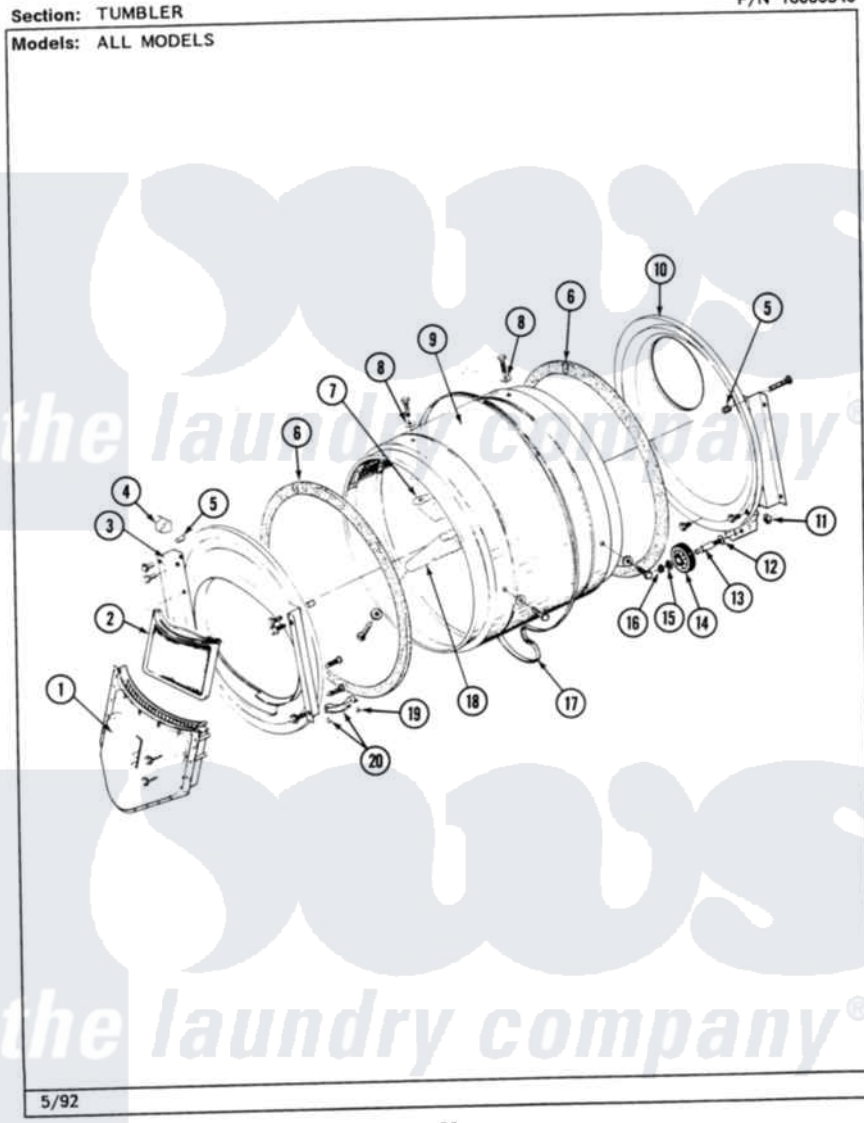

# Maytag MDG26CSABL 06 - TUMBLER

P/N 16000340

26

Maytag Residential Maytag MDG26CSABL Dryer Parts Parts Diagram 06 - TUMBLER  
Click on the part number to view part

| Item | Original Part Number    | Replaced By              | Status        | Part Description                        |
|------|-------------------------|--------------------------|---------------|---|
| 001  | Y307112                 | <a href="#">33001016</a> |               | Outlet Duct Assembly                    |
| "    | Y314110                 | <a href="#">33002917</a> |               | Screw, No.10-16                         |
| 002  | 307108                  | <a href="#">33002970</a> |               | Lint Filte                              |
| 003  | 307109                  | <a href="#">33001179</a> |               | Front, Tumbler                          |
| "    | <a href="#">Y313561</a> |                          |               | Screw---NA                              |
| "    | NLA                     |                          | Not Available | SCREW                                   |
| "    | Y310632                 | <a href="#">1163839</a>  |               | Screw                                   |
| 004  | <a href="#">Y310376</a> |                          |               | Clip, Door Switch Harness               |
| 005  | NLA                     |                          | Not Available | COVER, THREAD                           |
| 006  | <a href="#">314820</a>  |                          |               | Seal, Tumbler                           |
| 007  | 314803                  | <a href="#">33001012</a> |               | Baffle                                  |
| "    | <a href="#">Y310759</a> |                          |               | Screw, Tumbler Baffles                  |
| 008  | <a href="#">314158</a>  |                          |               | Washer, Baffle To Tumbler               |
| 009  | 306663                  |                          | Not Available | TUMBLER W/BAFFLES                       |
| "    | 314802                  |                          | Not Available | TUMBLER W/OUT BAFFLES                   |
| 010  | 211294                  | <a href="#">90767</a>    |               | Screw, 8A X 3/8 HeX Washer Head Tapping |