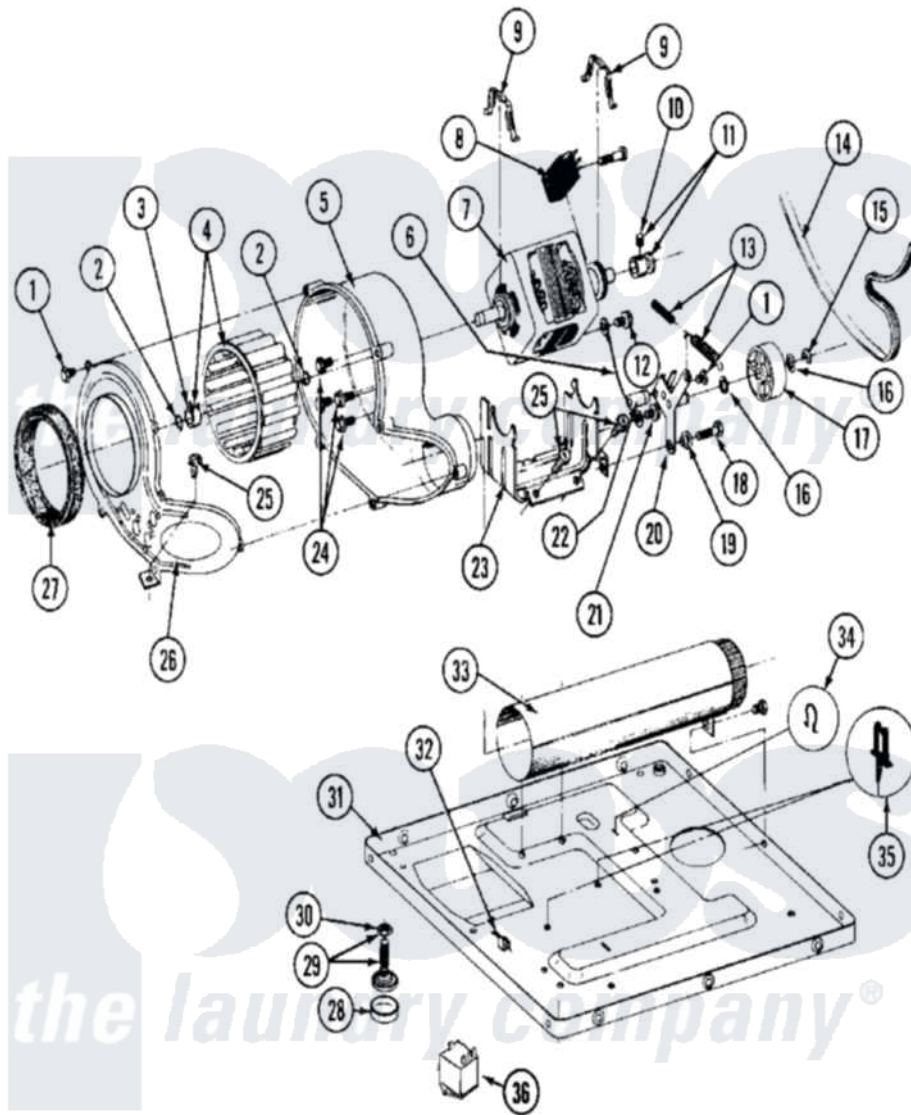

Maytag MDG26CSABL 08 - MOTOR DRIVE, BLOWER & BASE FRAME

Maytag Residential Maytag MDG26CSABL Dryer Parts Parts Diagram 08 - MOTOR DRIVE, BLOWER & BASE FRAME
 Click on the part number to view part

Item	Original Part Number	Replaced By	Status	Part Description
001	Y312961	W10116751		Screw
002	410233	9703438		Ring-Retrn
003	312967			Clamp, Blower Housing
004	Y303836			Blower Wheel Assembly And Clamp
005	Y312893			Housing, Blower
006	901220			Ground Wire
007	Y303358	W10410999		Motor-Drive
008	306207		Not Available	(PROD. No.303358-8 & No.303358-9)
"	NLA		Not Available	SWITCH, MOTOR START-PROD.
"	Y303877		Not Available	SWITCH, MOTOR EXTERNAL START No.303358-2, No.303358-4, 303358-7
"	Y303879			Switch, Motor External Start
009	Y015825			Clip, Motor To Motor Support
010	Y053241			Set Screw, Motor Pulley

011	Y305185	6-3051850		Pulley- MO
012	910343	488234		Screw 8-32 X 1/4
013	Y303945			IDLER SPRING ASSY. W/PLUG
014	Y312959			Poly "V" Belt For Tumbler
015	312958	354987		Ring, Retaining
016	Y312527			Washer, Idler Shaft
017	Y303705	6-3037050		Pulley- ID
018	Y014874			Screw, Idler Arm And Sleeve
019	Y312894	315772		Sleeve, Idler Arm
020	Y303363	6-3033630		Idler Arm
021	211294	90767		Screw, 8A X 3/8 HeX Washer Head Tapping
022	Y313582	W10116756		Spacer
023	NLA		Not Available	SUPPORT, MOTOR
024	Y310632	1163839		Screw
025	Y313561			Screw---NA
026	314778		Not Available	COVER, BLOWER HOUSING
027	Y312901			Seal, Housing Cover
028	210684			Foot, Adjustable Leg
029	Y302699	22003428		Leg, Adjustable
030	210385			Lock Nut For Adjustable Leg
031	Y303361		Not Available	BASE ASSY. (UPPER & LOWER)
032	Y310376			Clip, Door Switch Harness
033	Y303442			EXHAUST DUCT ASSEMBLY
034	410490			Spring, Retainer Wire Harness
035	Y313262	W10116752		Retainer-
036	306199			Relay, Heater