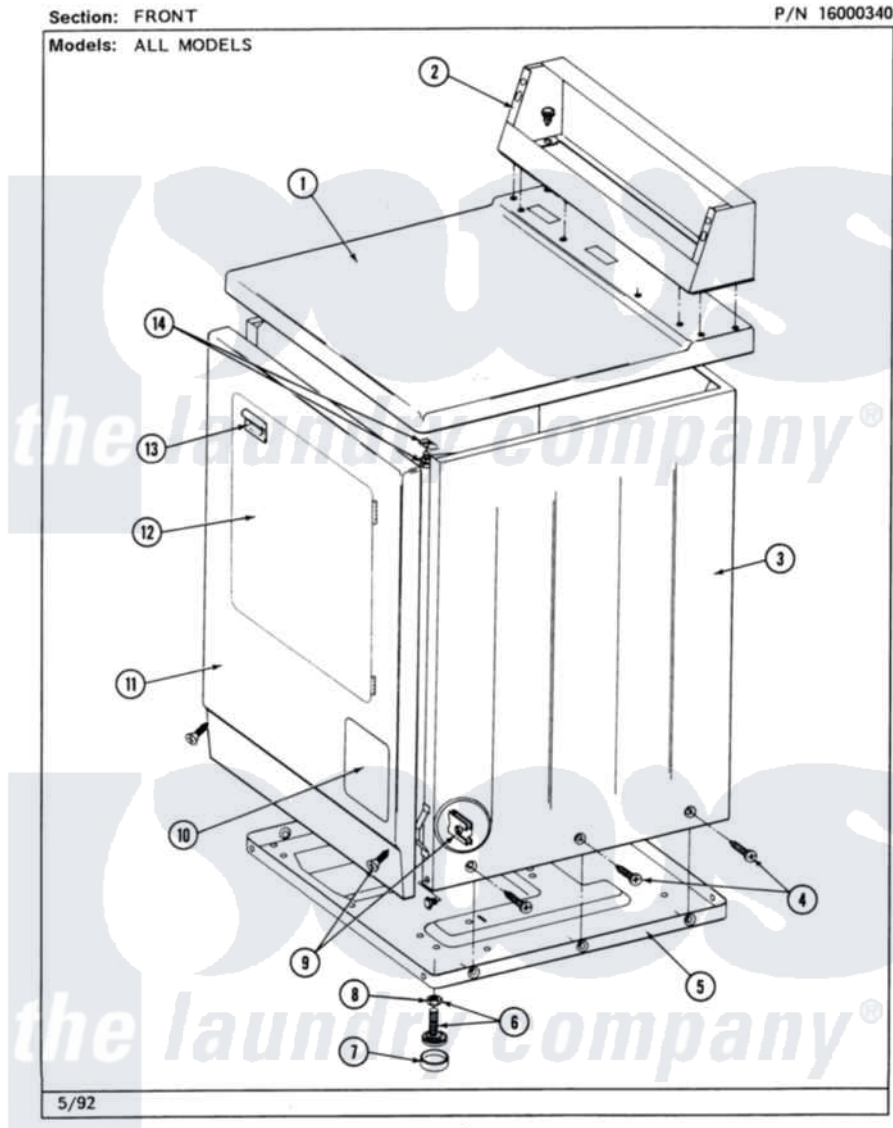

# Maytag MDG26CSABW 01 - FRONT

2

Maytag [Residential Maytag MDG26CSABW Dryer Parts](#) Parts Diagram 01 - FRONT  
Click on the part number to view part

Item	Original Part Number	Replaced By	Status	Part Description
001	<a href="#">307104</a>			Top Cover Assembly
"	NLA		Not Available	(ALM)
002	212276	<a href="#">W10116760</a>		Screw
"	NLA		Not Available	CONTROL COVER (WHT)
003	NLA		Not Available	CABINET (WHT)
"	Y310632	<a href="#">1163839</a>		Screw
004	<a href="#">213007</a>			Xfor Cabinet See Cabinet, Back
005	Y303361		Not Available	BASE ASSY. (UPPER & LOWER)
006	<a href="#">Y305086</a>			Adjustable Leg And Nut
007	<a href="#">Y314137</a>			Foot, Rubber
008	Y052740	<a href="#">62739</a>		Nut, Lock
009	<a href="#">204439</a>			Screw And Fstner Assembly
010	NLA		Not Available	ACCESS DOOR (WHT)
011	<a href="#">307998L</a>			Front Panel----NA
"	NLA		Not Available	FRONT PANEL (WHT)

012	308061	Not Available	DOOR ASSY. COMPLETE (WHT)
"	NLA	Not Available	(ALM)
013	<a href="#">314946</a>		Handle White
"	<a href="#">314972</a>		Handle Door ALM
"	NLA	Not Available	(H. WHEAT)
014	<a href="#">204445</a>		Screw And Fastener Assembly