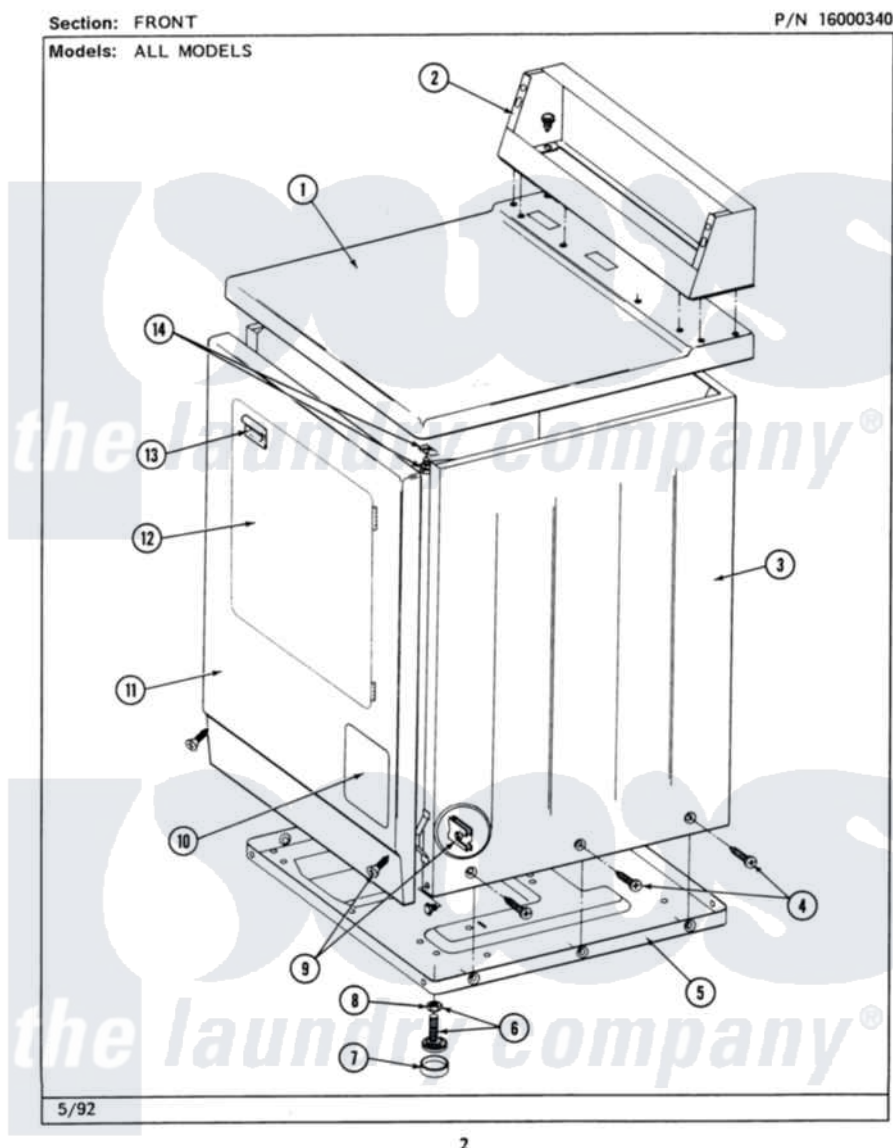

# Maytag MDG26CSAGG 01 - FRONT

Maytag [Residential Maytag MDG26CSAGG Dryer Parts](#) Parts Diagram 01 - FRONT  
Click on the part number to view part

Item	Original Part Number	Replaced By	Status	Part Description
001	<a href="#">307104</a>			Top Cover Assembly
"	NLA		Not Available	(ALM)
002	212276	<a href="#">W10116760</a>		Screw
"	NLA		Not Available	CONTROL COVER (WHT)
003	NLA		Not Available	CABINET (WHT)
"	Y310632	<a href="#">1163839</a>		Screw
004	<a href="#">213007</a>			Xfor Cabinet See Cabinet, Back
005	Y303361		Not Available	BASE ASSY. (UPPER & LOWER)
006	<a href="#">Y305086</a>			Adjustable Leg And Nut
007	<a href="#">Y314137</a>			Foot, Rubber
008	Y052740	<a href="#">62739</a>		Nut, Lock
009	<a href="#">204439</a>			Screw And Fstner Assembly
010	NLA		Not Available	ACCESS DOOR (WHT)
011	<a href="#">307998L</a>			Front Panel----NA
"	NLA		Not Available	FRONT PANEL (WHT)

012	308061	Not Available	DOOR ASSY. COMPLETE (WHT)
"	NLA	Not Available	(ALM)
013	<a href="#">314946</a>		Handle White
"	<a href="#">314972</a>		Handle Door ALM
"	NLA	Not Available	(H. WHEAT)
014	<a href="#">204445</a>		Screw And Fastener Assembly